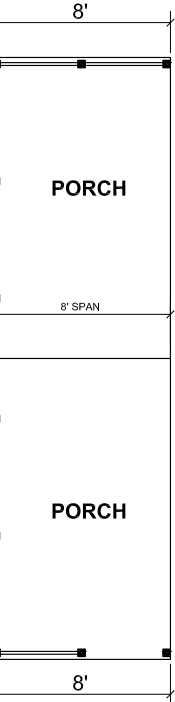

Rosston

Lifestyle Series

Factory Expo

"Factory Direct Pricing" HOME CENTERS

3 Bedroom, 2 Bath
Approx. 1,404 Sq. Ft.

Last Updated: 9-25-19

OPTIONAL PORCH

Floor plan available reversed. Call for details.