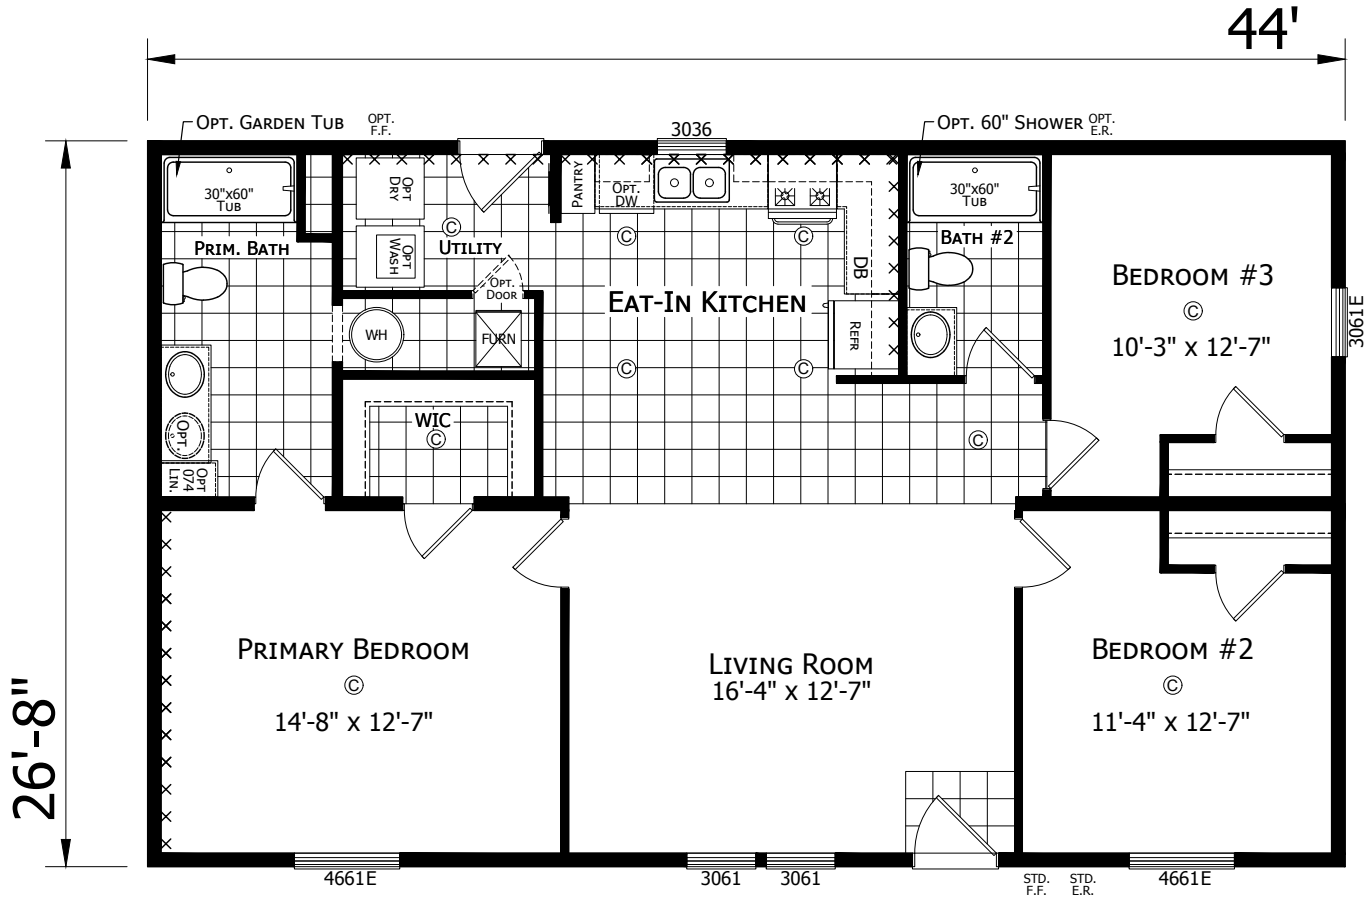

Romulus

Dutch Aspire - Multi-Section Series

1,173 SQ. FT. (Approximate) 3 Bedroom, 2 Bath

Last Updated: 2-8-24

CHAMPION HOMES CENTER
6855 West 700 South
Topeka, IN 46571

FactoryDirectMobileHomes.com | 1-800-581-5380