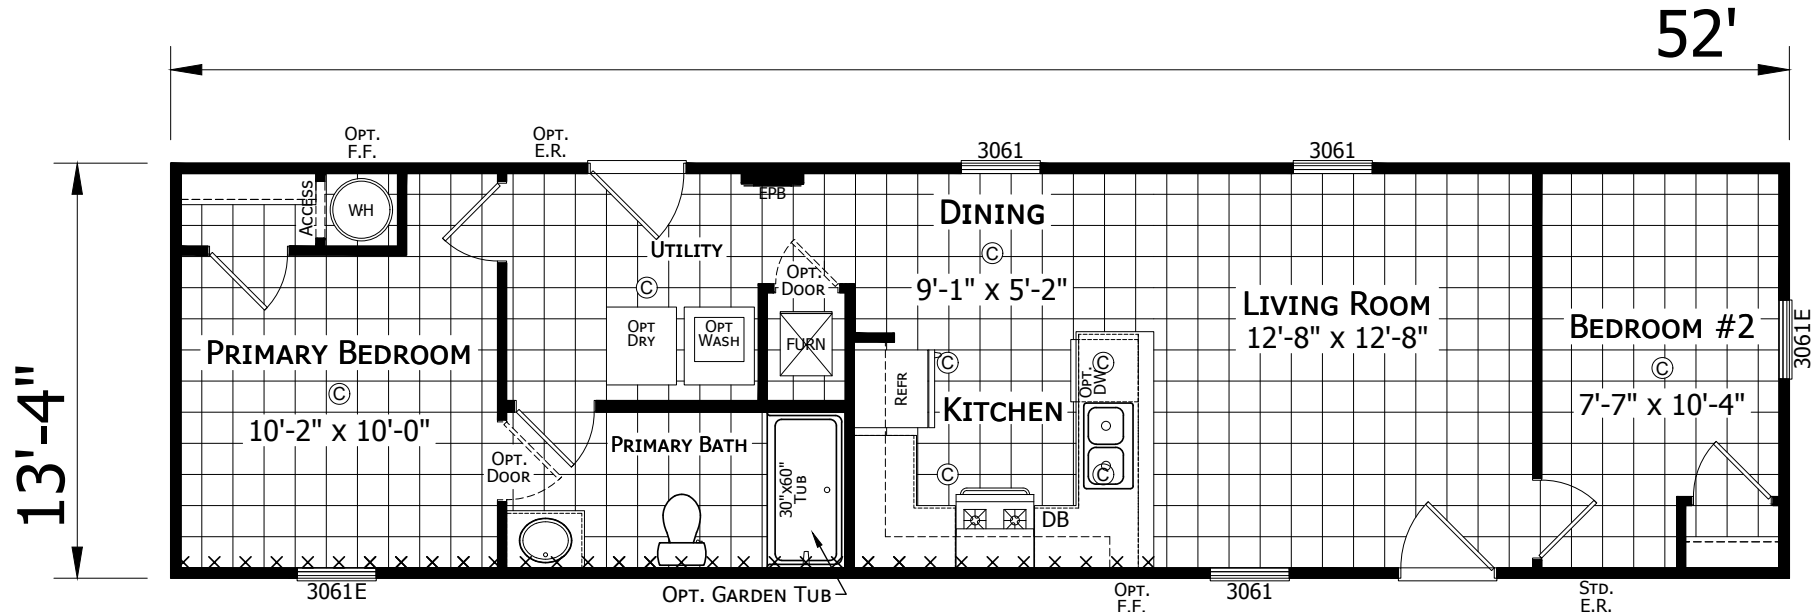

Rohrman

Dutch Aspire - Single Section Series

693 SQ. FT. (Approximate) 2 Bedroom, 1 Bath

Last Updated: 10-16-23

CHAMPION HOMES CENTER
6855 West 700 South
Topeka, IN 46571

FactoryDirectMobileHomes.com | 1-800-581-5380