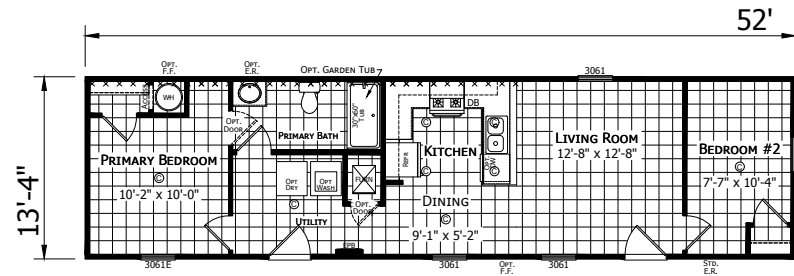

Rohrman

Dutch Aspire - Single Section Series

693 SQ. FT. (Approximate) 2 Bedroom, 1 Bath

Last Updated: 10-16-23

CHAMPION HOMES CENTER
6855 West 700 South
Topeka, IN 46571

FactoryDirectMobileHomes.com | 1-800-581-5380