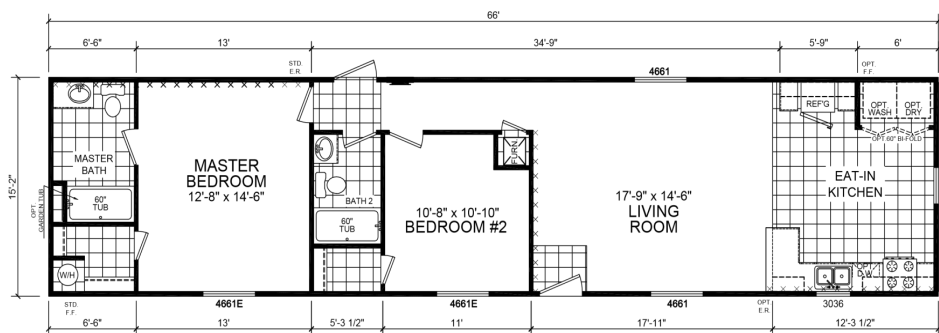

# Factory Expo

"Factory Direct Value" HOME CENTERS

3 Bedroom, 2 Bath  
Approx. 1,001 Sq. Ft.

Last Updated: 9-16-15

2 Bedroom Version

Factory Expo Home Centers  
6855 West 700 South  
Topeka, Indiana 46571

I authorize Factory Expo to build my house, per this plan.