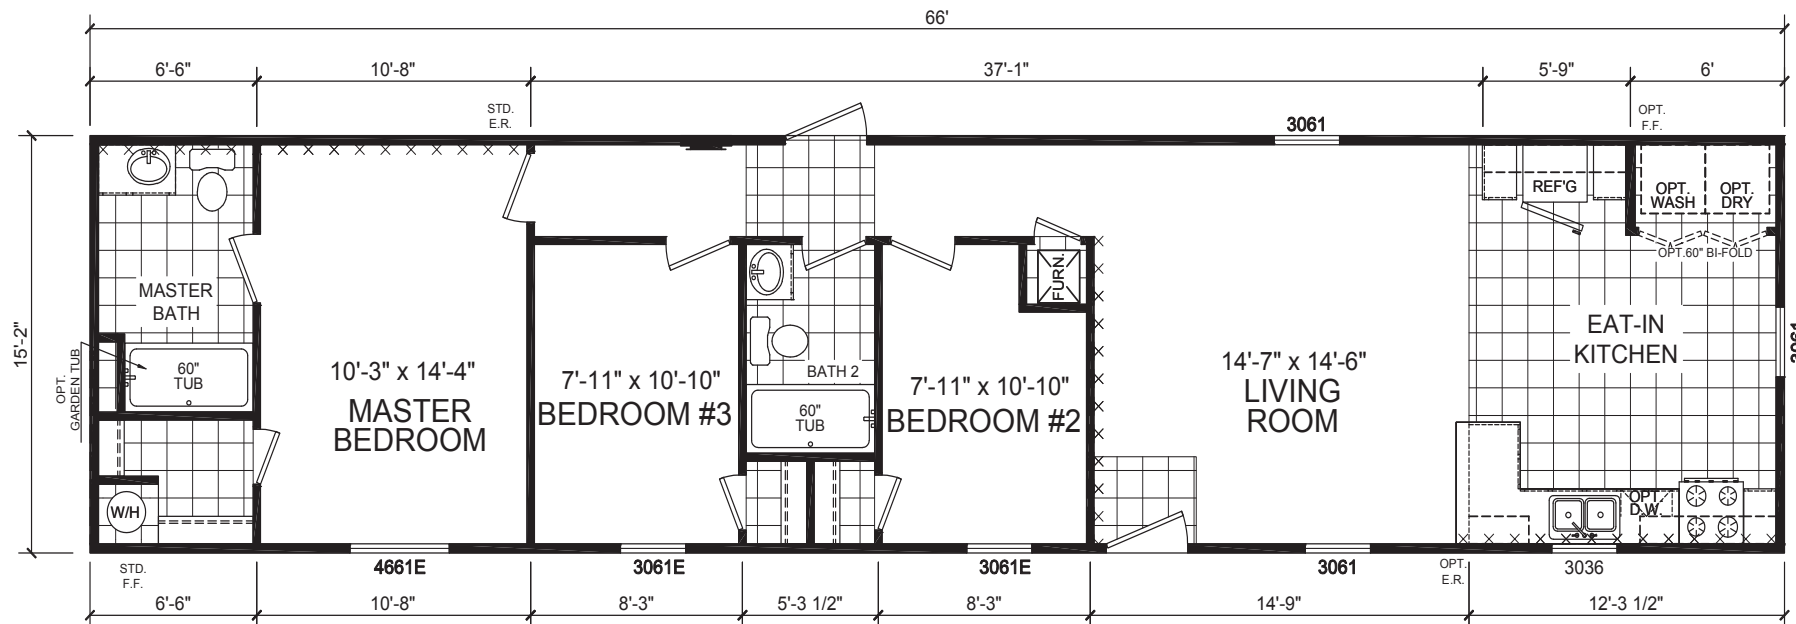

# Factory Expo

"Factory Direct Value" HOME CENTERS

3 Bedroom, 2 Bath  
Approx. 1,001 Sq. Ft.

Last Updated: 9-16-15

2 Bedroom Version

Factory Expo Home Centers  
6855 West 700 South  
Topeka, Indiana 46571

I authorize Factory Expo to build my house, per this plan.