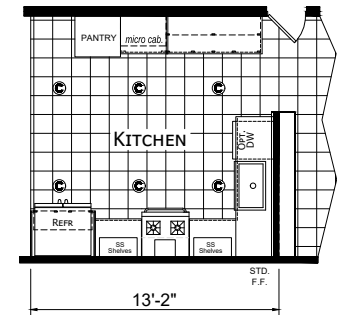

OPTION ULTIMATE KITCHEN 3

CHAMPION HOMES CENTER
6855 West 700 South
Topeka, IN 46571

FactoryDirectMobileHomes.com | 1-800-581-5380

IMPORTANT: Champion Homes reserves the right to modify, cancel or substitute products or features of this event at any time without prior notice or obligation. Pictures and other promotional materials are representative and may depict or contain floor plans, square footages, elevations, options, upgrades, extra design features, decorations, floor coverings, specialty light fixtures, custom paint and wall coverings, window treatments, landscaping, sound and alarm systems, furnishings, appliances, and other designer/decorator features and amenities that are not included as part of the home and/or may not be available at all locations. Home, pricing and community information is subject to change, and homes to prior sale, at any time without notice or obligation. ©2023 Champion Homes. All rights reserved.

MANUFACTURED BY:

I authorize Champion Homes Center to build my house, per this plan.

X _____

Customer Signature/Date