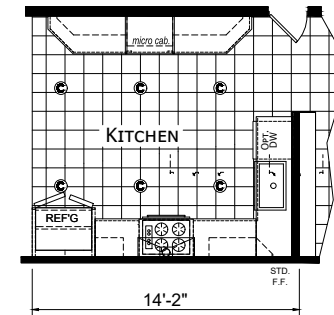

OPTION ULTIMATE KITCHEN 2