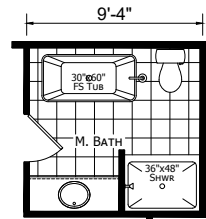

OPTION MASTER BATH