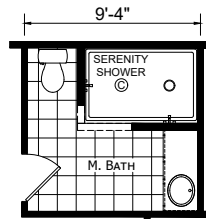

# Poneto

Dutch Diamond - Multi-Section Series

1,706 SQ. FT. (Approximate) 3 Bedroom, 2 Bath

Last Updated: 2-11-22

OPTIONAL PORCH

FOR OPTIONAL  $\frac{5}{12}$  ROOF PITCH 2X6 SIDE WALLS MUST ALSO BE OPTIONED