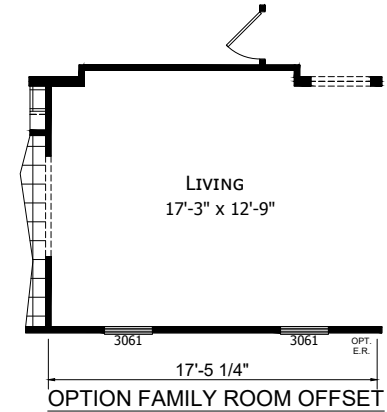

# Poneto

Dutch Diamond - Multi-Section Series

1,706 SQ. FT. (Approximate) 3 Bedroom, 2 Bath

Last Updated: 2-11-22

OPTIONAL PORCH

FOR OPTIONAL  $\frac{5}{12}$  ROOF PITCH 2X6 SIDE WALLS MUST ALSO BE OPTIONED