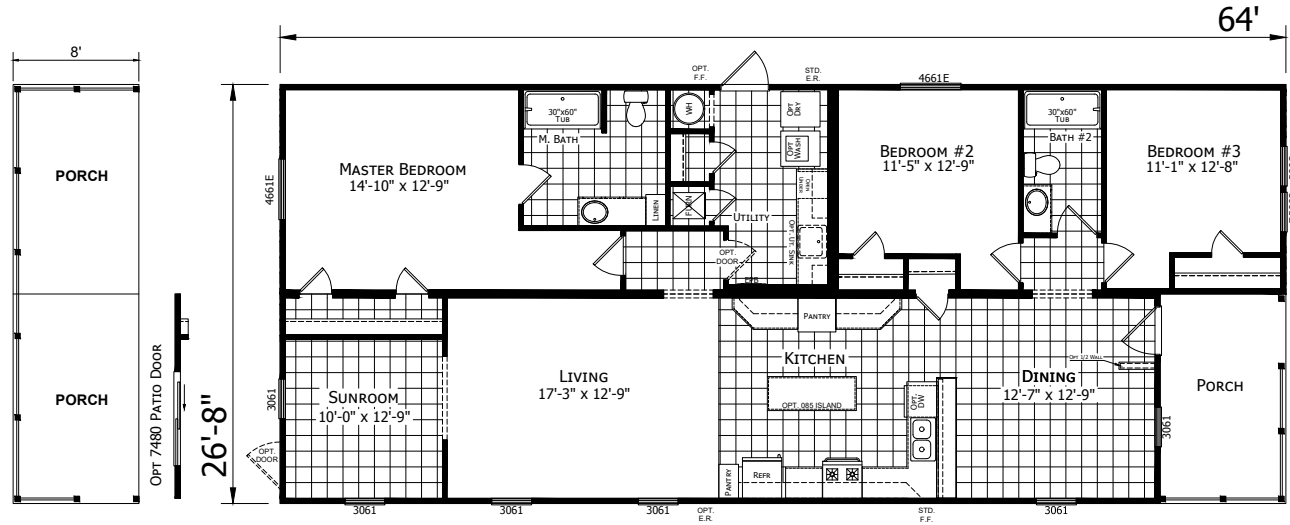

# Poneto

Dutch Diamond - Multi-Section Series

1,706 SQ. FT. (Approximate) 3 Bedroom, 2 Bath

Last Updated: 2-11-22

OPTIONAL PORCH

FOR OPTIONAL  $\frac{5}{12}$  ROOF PITCH 2X6 SIDE WALLS MUST ALSO BE OPTIONED