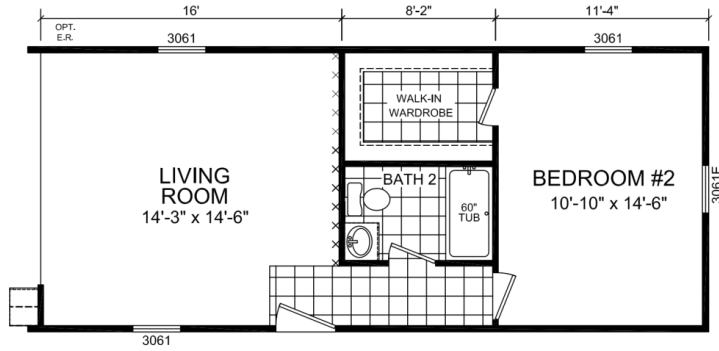

Newton

Dutch Diamond II Series

1,001 SQ. FT. (Approximate) 3 Bedroom, 2 Bath

Last Updated: 2-11-22

2 BEDROOM OPTION

OPTION REVERSE AISLE

FACTORY EXPO HOME CENTERS
6855 West 700 South
Topeka, IN 46571

FactoryDirectMobileHomes.com | 1-800-581-5380