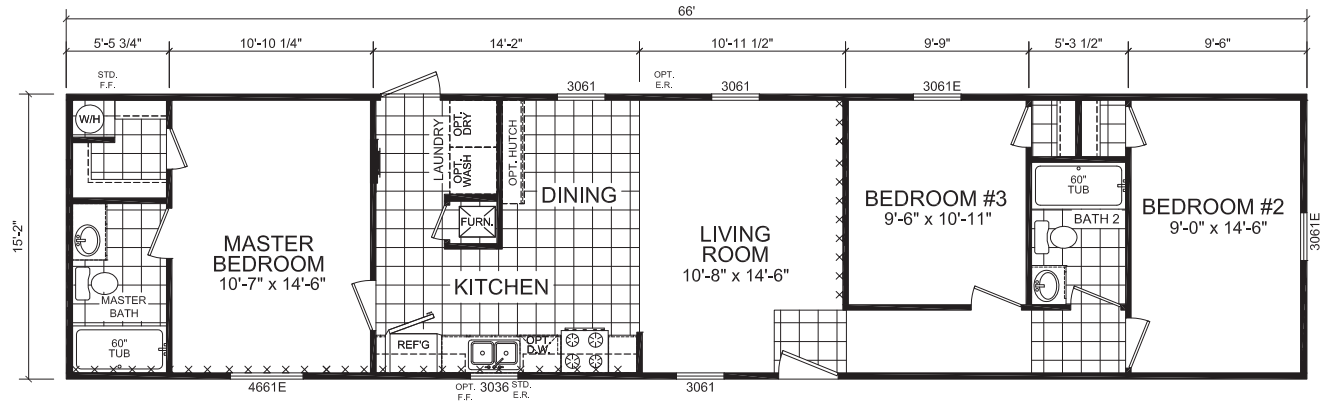

Newton

Dutch Diamond II Series

1,001 SQ. FT. (Approximate) 3 Bedroom, 2 Bath

Last Updated: 2-11-22

2 BEDROOM OPTION

OPTION REVERSE AISLE

FACTORY EXPO HOME CENTERS
6855 West 700 South
Topeka, IN 46571

FactoryDirectMobileHomes.com | 1-800-581-5380