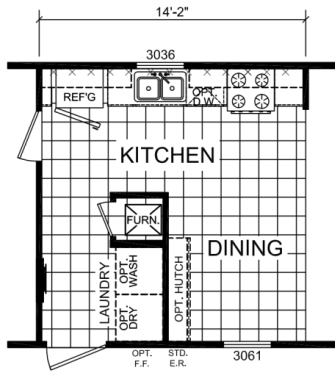

Newton

Dutch Diamond II Series

1,001 SQ. FT. (Approximate) 3 Bedroom, 2 Bath

Last Updated: 2-11-22

2 BEDROOM OPTION

OPTION REVERSE AISLE

FACTORY EXPO HOME CENTERS
6855 West 700 South
Topeka, IN 46571

FactoryDirectMobileHomes.com | 1-800-581-5380