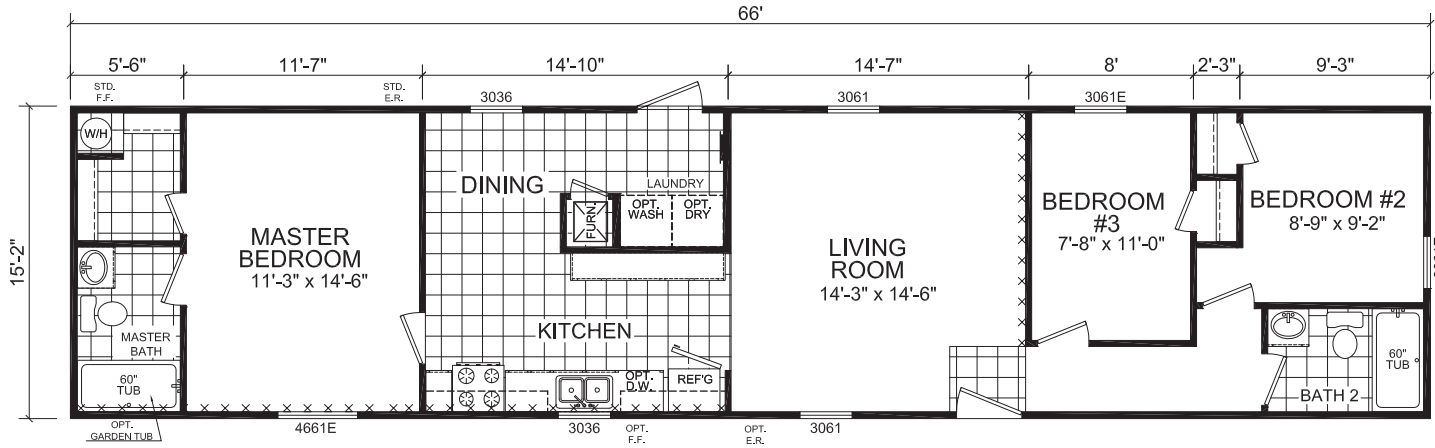

# Morgan

Dutch Diamond II Series

1,001 SQ. FT. (Approximate) 3 Bedroom, 2 Bath

Last Updated: 2-11-22

2 BEDROOM OPTION

**FACTORY EXPO HOME CENTERS**  
6855 West 700 South  
Topeka, IN 46571

**FactoryDirectMobileHomes.com | 1-800-581-5380**