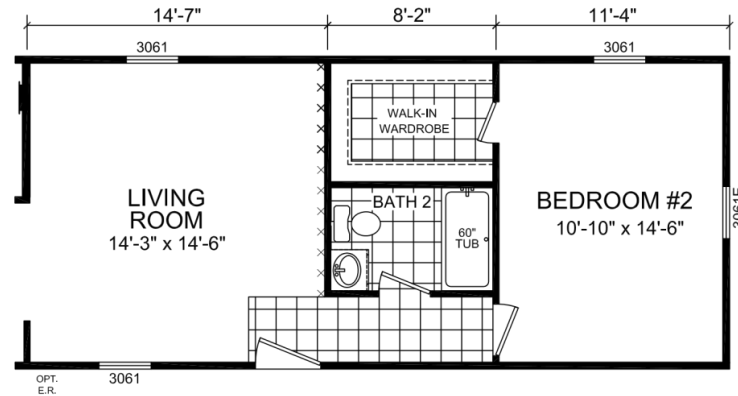

# Morgan

Dutch Diamond II Series

1,001 SQ. FT. (Approximate) 3 Bedroom, 2 Bath

Last Updated: 2-11-22

2 BEDROOM OPTION

**FACTORY EXPO HOME CENTERS**  
6855 West 700 South  
Topeka, IN 46571

**FactoryDirectMobileHomes.com | 1-800-581-5380**