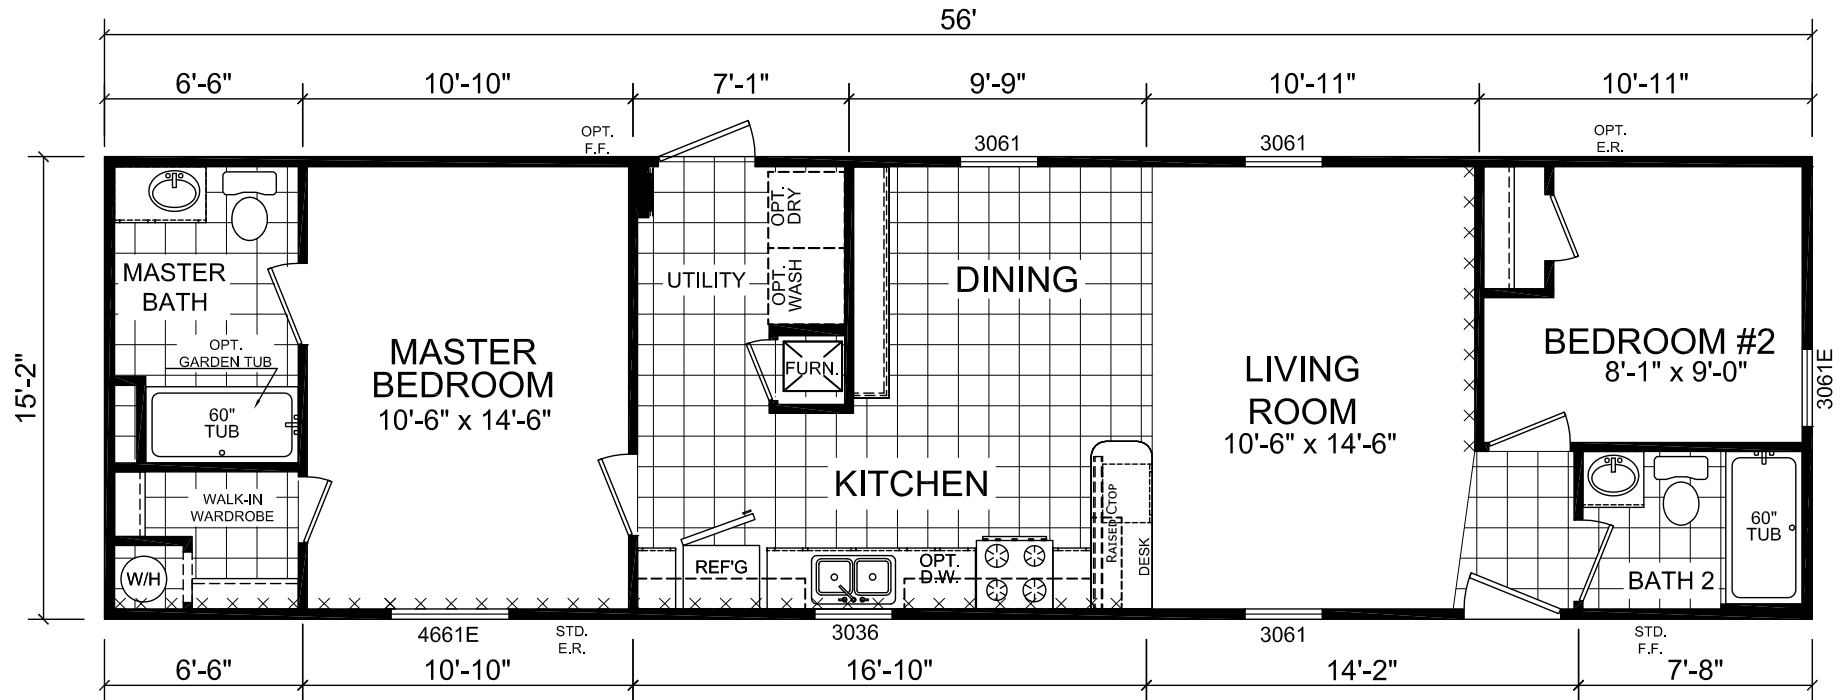

Menoken

Dutch Diamond II Series

849 SQ. FT. (Approximate) 2 Bedroom, 2 Bath

Last Updated: 2-9-23

FACTORY EXPO HOME CENTERS
 6855 West 700 South
 Topeka, IN 46571

FactoryDirectMobileHomes.com | 1-800-581-5380