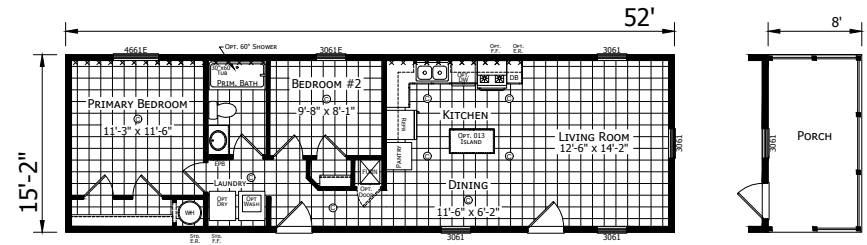

# McGregor

Dutch Aspire - Single Section Series

787 SQ. FT. (Approximate) 2 Bedroom, 1 Bath

Last Updated: 10-16-23

**OPT. PORCH**  
(DOOR MOVES W/ PORCH)

**OPT. REVERSE AISLE**

 **CHAMPION HOMES CENTER**  
6855 West 700 South  
Topeka, IN 46571