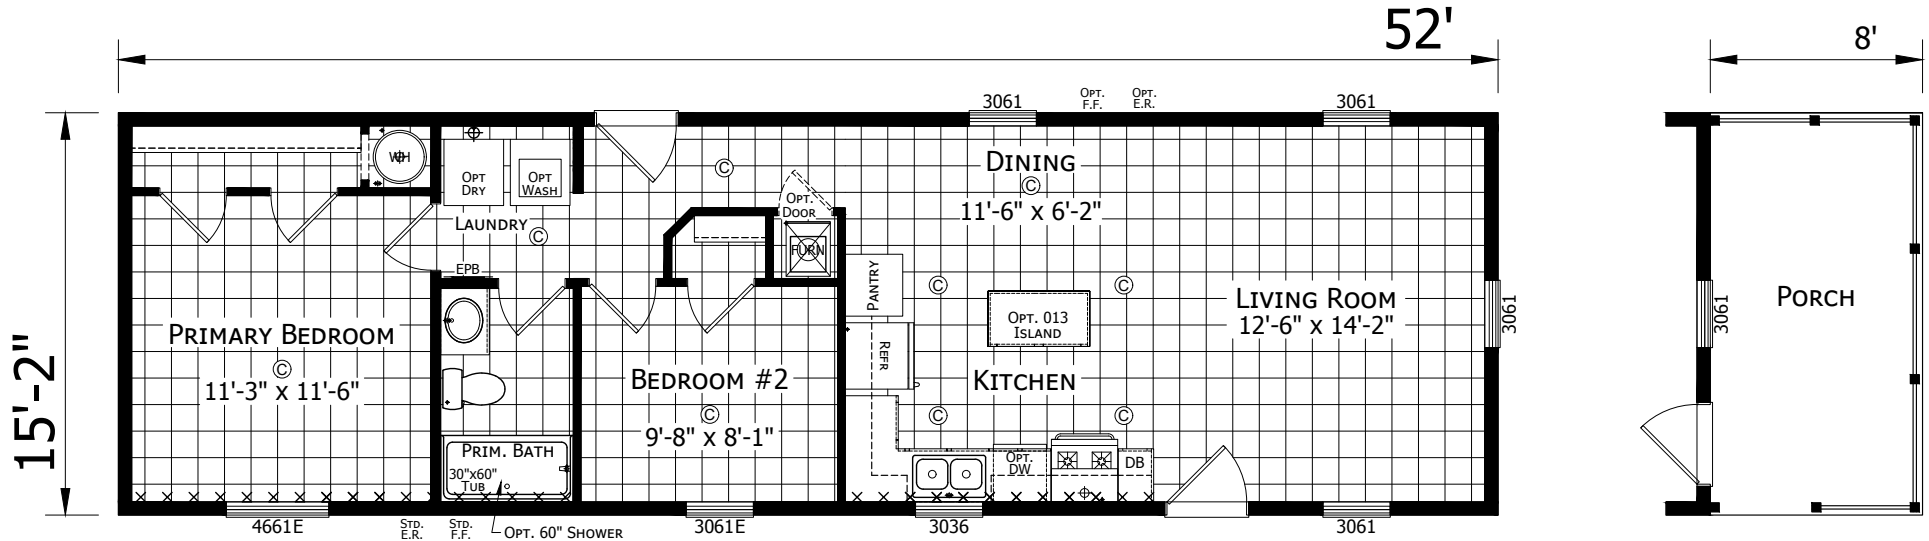

# McGregor

Dutch Aspire - Single Section Series

787 SQ. FT. (Approximate) 2 Bedroom, 1 Bath

Last Updated: 10-16-23

**OPT. PORCH**  
(DOOR MOVES W/ PORCH)

**OPT. REVERSE AISLE**

 **CHAMPION HOMES CENTER**  
6855 West 700 South  
Topeka, IN 46571