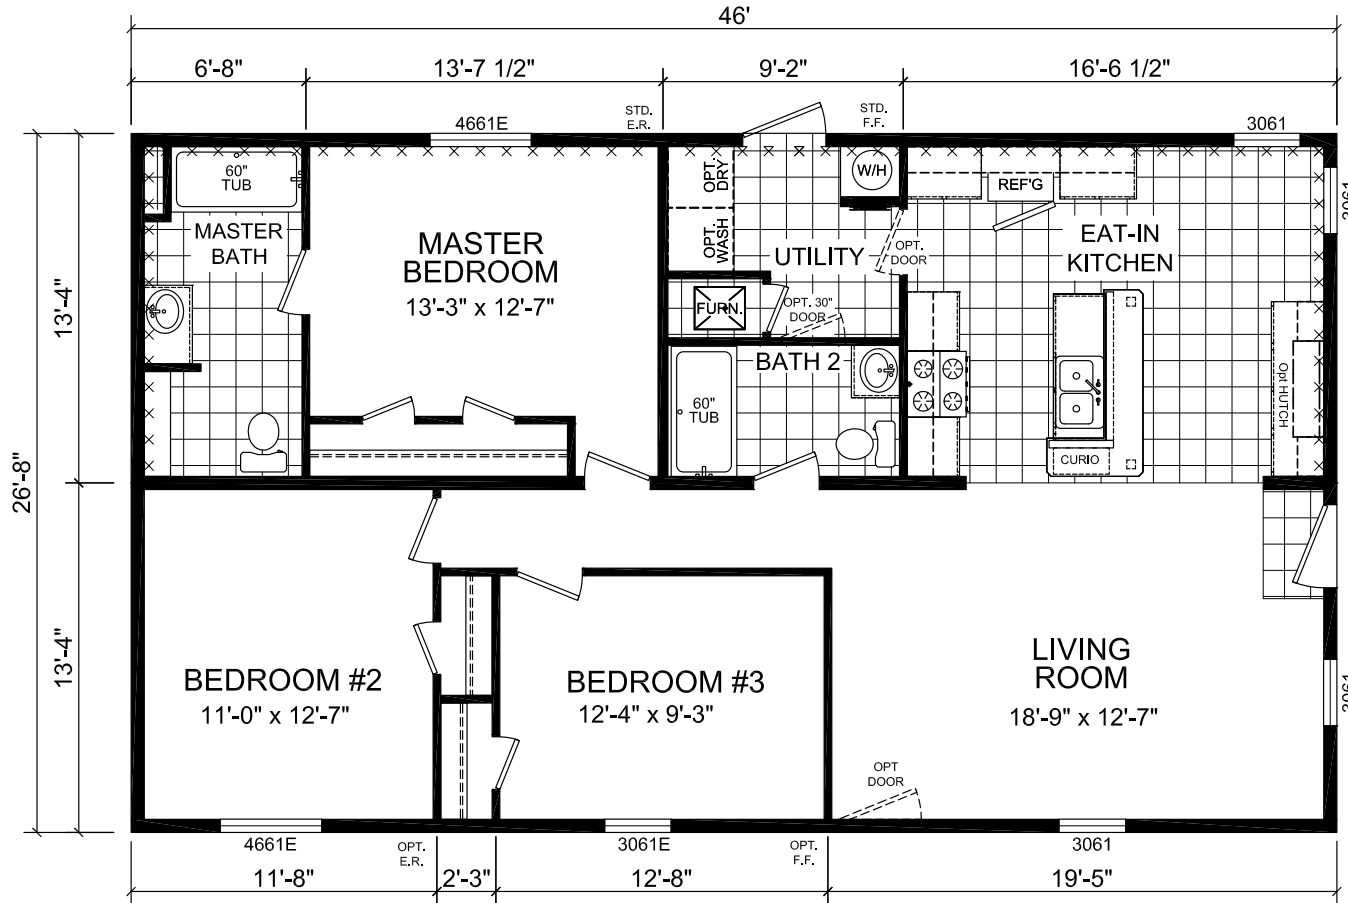

# Marshall

Dutch Diamond - Multi-Section Series

1,226 SQ. FT. (Approximate) 3 Bedroom, 2 Bath

Last Updated: 2-11-22

**CHAMPION HOMES CENTER**  
 6855 West 700 South  
 Topeka, IN 46571

**FactoryDirectMobileHomes.com | 1-800-581-5380**