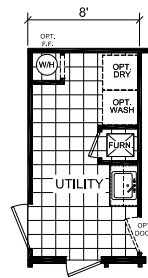

Mancelona

Dutch Diamond - Multi-Section Series

2,310 SQ. FT. (Approximate) 4 Bedroom, 3 Bath

Last Updated: 3-8-22

OPT. BEDROOM 5

OPT. SERENITY BATH

OPT. MASTER BATH

OPT. UTILITY SINK