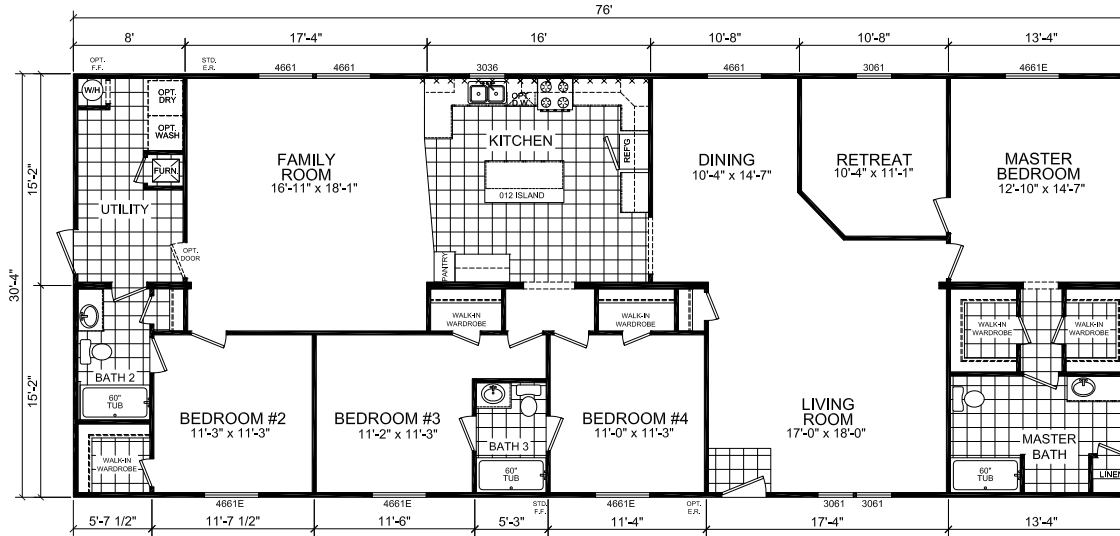

Mancelona

Dutch Diamond - Multi-Section Series

2,310 SQ. FT. (Approximate) 4 Bedroom, 3 Bath

Last Updated: 3-8-22

OPT. BEDROOM 5

OPT. SERENITY BATH

OPT. MASTER BATH

OPT. UTILITY SINK