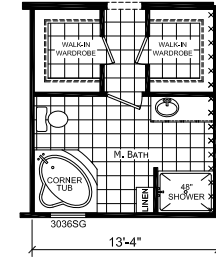

Mancelona

Dutch Diamond - Multi-Section Series

2,310 SQ. FT. (Approximate) 4 Bedroom, 3 Bath

Last Updated: 3-8-22

OPT. BEDROOM 5

OPT. SERENITY BATH

OPT. MASTER BATH

OPT. UTILITY SINK