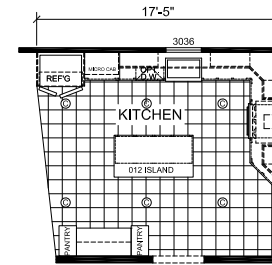

Mancelona

Dutch Diamond - Multi-Section Series

2,310 SQ. FT. (Approximate) 4 Bedroom, 3 Bath

Last Updated: 3-8-22

OPT. BEDROOM 5

OPT. SERENITY BATH

OPT. MASTER BATH

OPT. UTILITY SINK