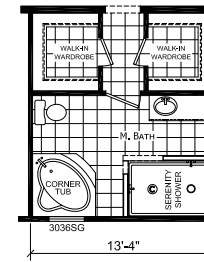

Mancelona

Dutch Diamond - Multi-Section Series

2,310 SQ. FT. (Approximate) 4 Bedroom, 3 Bath

Last Updated: 3-8-22

OPT. BEDROOM 5

OPT. SERENITY BATH

OPT. MASTER BATH

OPT. UTILITY SINK