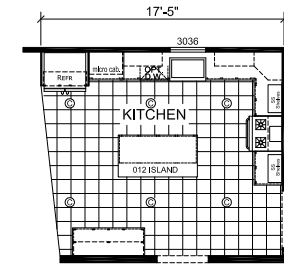

OPT. ULTIMATE KITCHEN 3

CHAMPION HOMES CENTER
6855 West 700 South
Topeka, IN 46571

FactoryDirectMobileHomes.com | 1-800-581-5380

IMPORTANT: Champion Homes reserves the right to modify, cancel or substitute products or features of this event at any time without prior notice or obligation. Pictures and other promotional materials are representative and may depict or contain floor plans, square footages, elevations, options, upgrades, extra design features, decorations, floor coverings, specialty light fixtures, custom paint and wall coverings, window treatments, landscaping, sound and alarm systems, furnishings, appliances, and other designer/decorator features and amenities that are not included as part of the home and/or may not be available at all locations. Home, pricing and community information is subject to change, and homes to prior sale, at any time without notice or obligation. ©2023 Champion Homes. All rights reserved.

MANUFACTURED BY:

I authorize Champion Homes Center to build my house, per this plan.

X _____

Customer Signature/Date