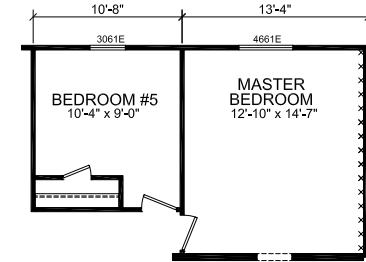

Mancelona

Dutch Diamond - Multi-Section Series

2,310 SQ. FT. (Approximate) 4 Bedroom, 3 Bath

Last Updated: 3-8-22

OPT. BEDROOM 5

OPT. SERENITY BATH

OPT. MASTER BATH

OPT. UTILITY SINK