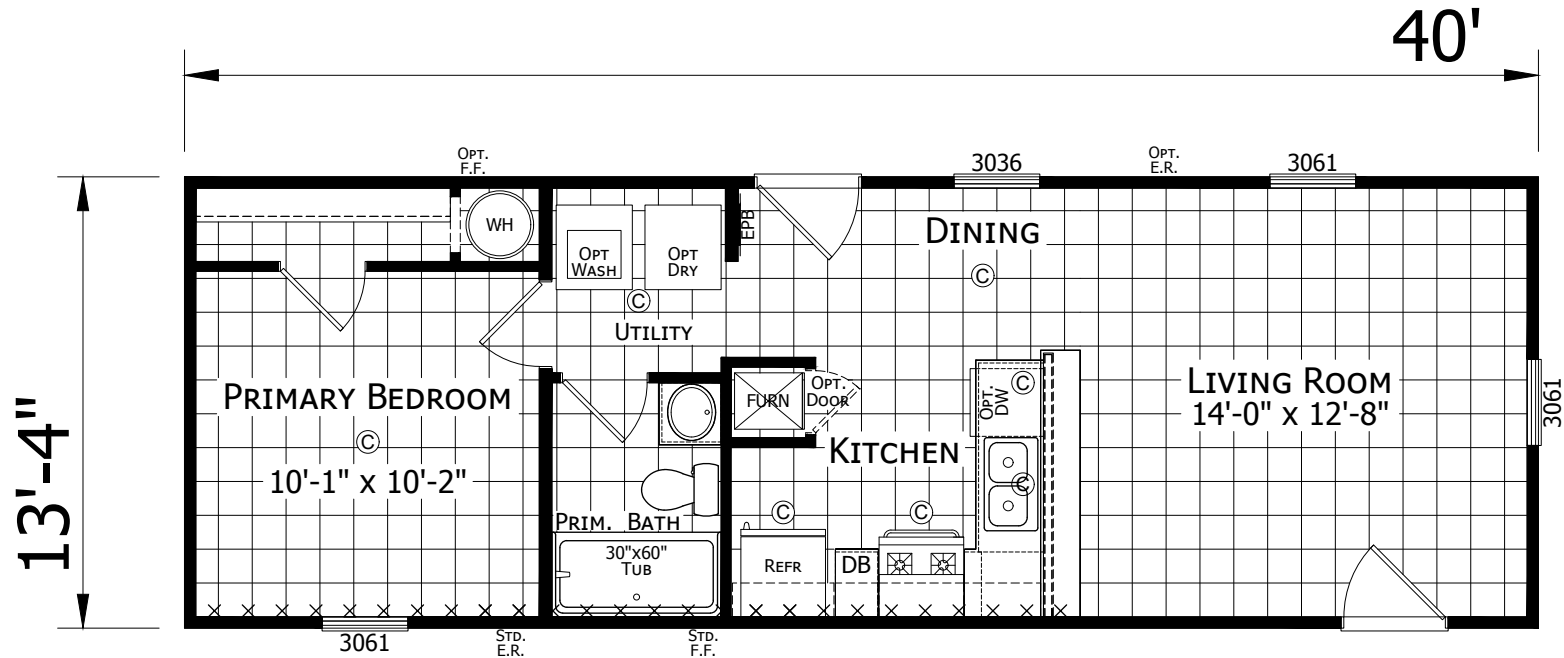

Littleton

Dutch Aspire - Single Section Series

533 SQ. FT. (Approximate) 1 Bedroom, 1 Bath

Last Updated: 10-16-23

OPT. REVERSE AISLE

CHAMPION HOMES CENTER
6855 West 700 South
Topeka, IN 46571

FactoryDirectMobileHomes.com | 1-800-581-5380