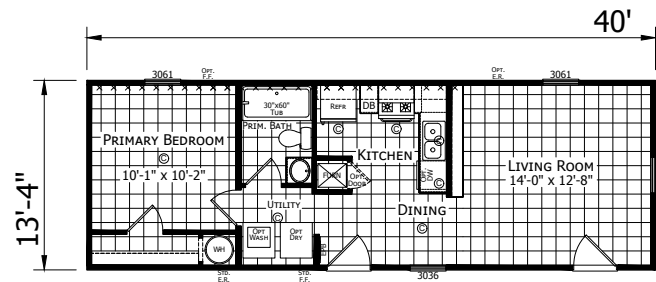

Littleton

Dutch Aspire - Single Section Series

533 SQ. FT. (Approximate) 1 Bedroom, 1 Bath

Last Updated: 10-16-23

OPT. REVERSE AISLE

CHAMPION HOMES CENTER
6855 West 700 South
Topeka, IN 46571

FactoryDirectMobileHomes.com | 1-800-581-5380