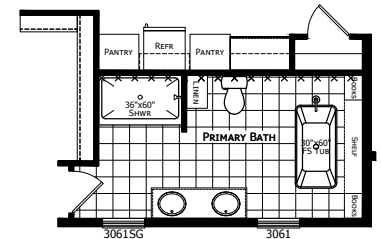

Ligonier

Dutch Aspire - Multi-Section Series

2,184 SQ. FT. (Approximate) 3 Bedroom, 2 Bath

Last Updated: 5-23-24

OPTIONAL PRIMARY BATH

OPTIONAL PRIMARY BATH #2

OPTIONAL SERENITY BATH

OPTIONAL SERENITY BATH #2