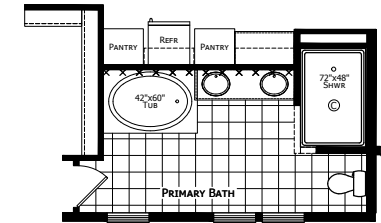

Ligonier

Dutch Aspire - Multi-Section Series

2,184 SQ. FT. (Approximate) 3 Bedroom, 2 Bath

Last Updated: 5-23-24

OPTIONAL PRIMARY BATH

OPTIONAL PRIMARY BATH #2

OPTIONAL SERENITY BATH

OPTIONAL SERENITY BATH #2