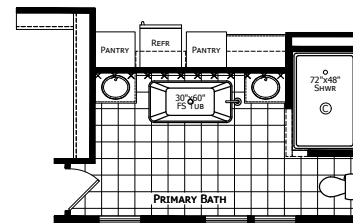

Ligonier

Dutch Aspire - Multi-Section Series

2,184 SQ. FT. (Approximate) 3 Bedroom, 2 Bath

Last Updated: 5-23-24

OPTIONAL PRIMARY BATH

OPTIONAL PRIMARY BATH #2

OPTIONAL SERENITY BATH

OPTIONAL SERENITY BATH #2