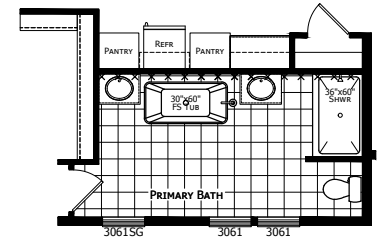

Ligonier

Dutch Aspire - Multi-Section Series

2,184 SQ. FT. (Approximate) 3 Bedroom, 2 Bath

Last Updated: 5-23-24

OPTIONAL PRIMARY BATH

OPTIONAL PRIMARY BATH #2

OPTIONAL SERENITY BATH

OPTIONAL SERENITY BATH #2