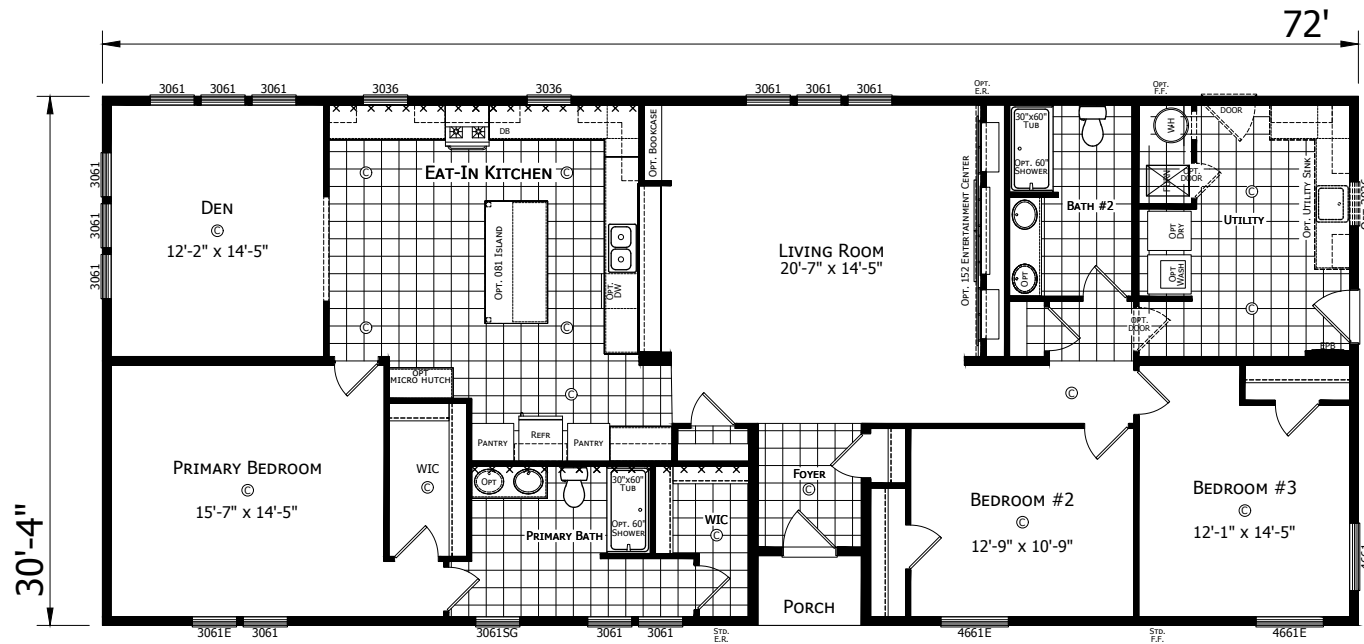

Ligonier

Dutch Aspire - Multi-Section Series

2,184 SQ. FT. (Approximate) 3 Bedroom, 2 Bath

Last Updated: 5-23-24

OPTIONAL PRIMARY BATH

OPTIONAL PRIMARY BATH #2

OPTIONAL SERENITY BATH

OPTIONAL SERENITY BATH #2