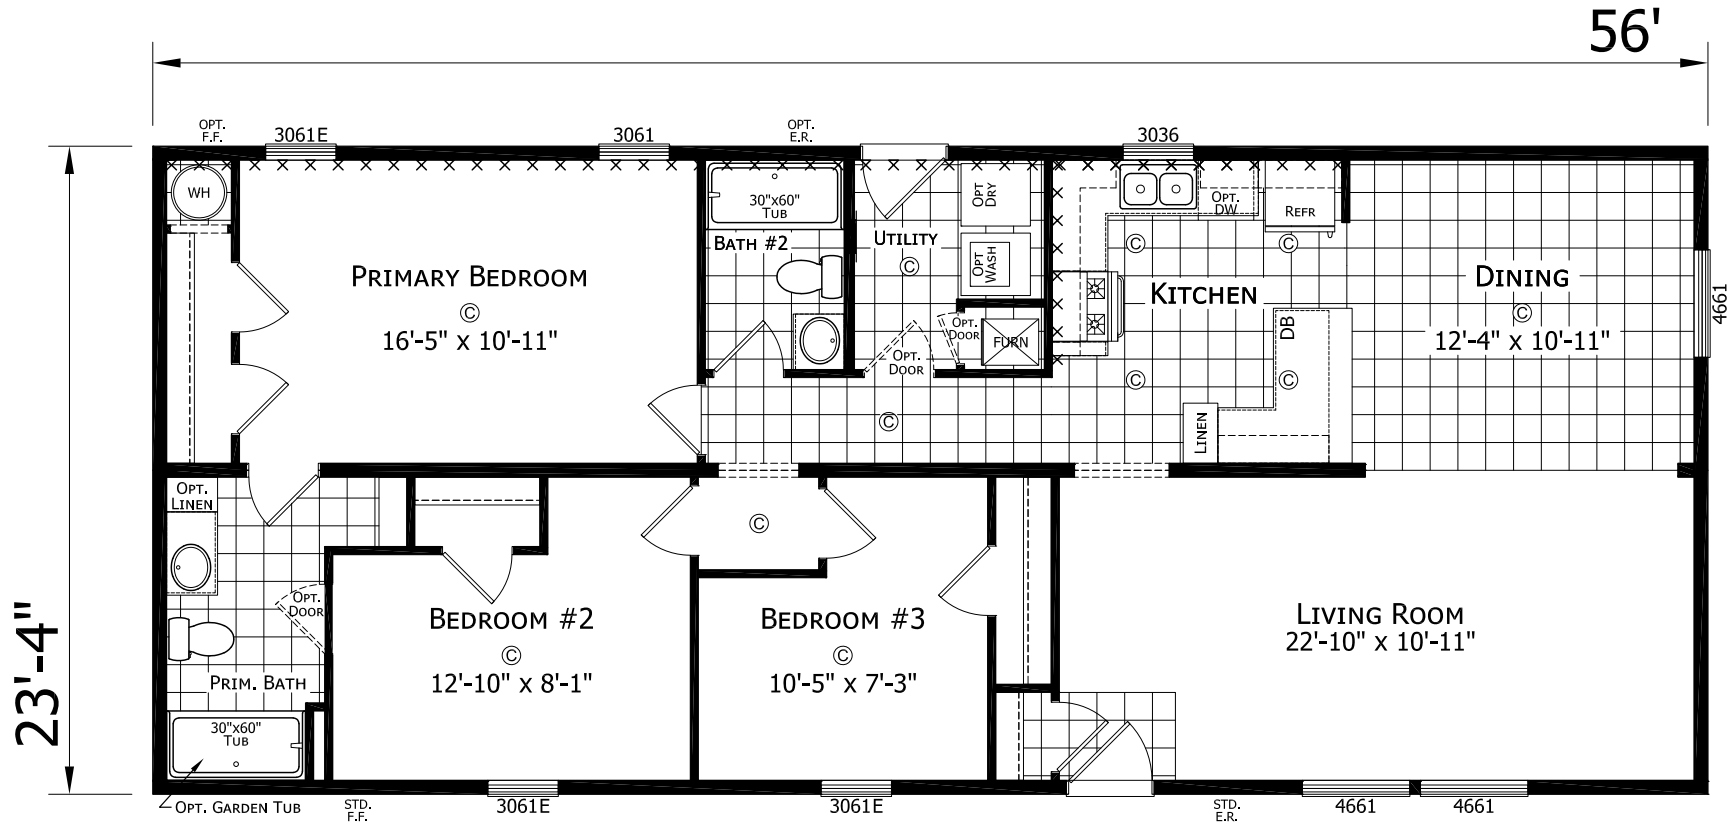

Kokomo

Dutch Aspire - Multi-Section Series

1,307 SQ. FT. (Approximate) 3 Bedroom, 2 Bath

CHAMPION
HOMES CENTER

Last Updated: 2-8-24

CHAMPION HOMES CENTER
6855 West 700 South
Topeka, IN 46571

FactoryDirectMobileHomes.com | 1-800-581-5380