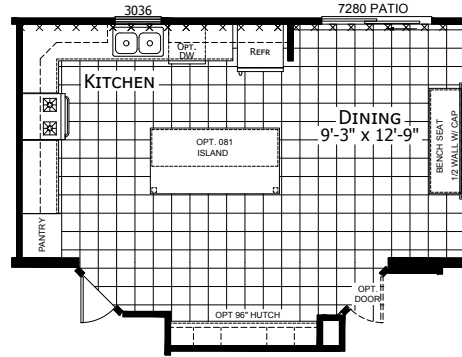

Kimmell

Dutch Diamond - Multi-Section Series

1,493 SQ. FT. (Approximate) 3 Bedroom, 2 Bath

Last Updated: 2-11-22

OPTION ULTIMATE KITCHEN 2

OPTION BOOTH SEAT

OPTION DOUBLE ISLAND

CHAMPION HOMES CENTER
6855 West 700 South
Topeka, IN 46571