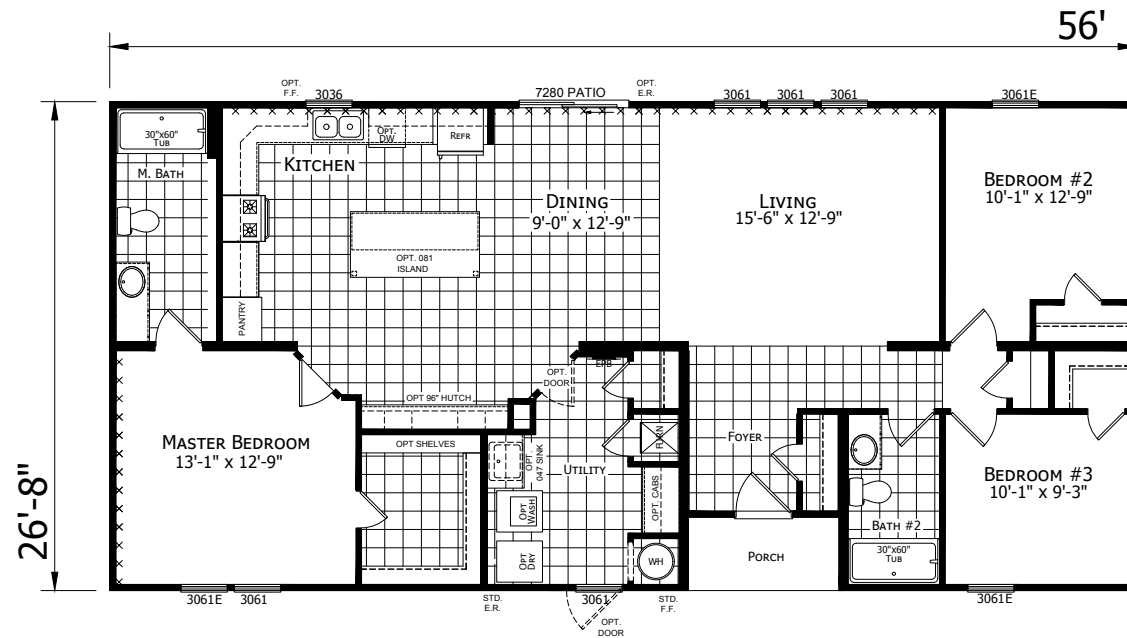

Kimmell

Dutch Diamond - Multi-Section Series

1,493 SQ. FT. (Approximate) 3 Bedroom, 2 Bath

Last Updated: 2-11-22

OPTION ULTIMATE KITCHEN 2

OPTION BOOTH SEAT

OPTION DOUBLE ISLAND

CHAMPION HOMES CENTER
6855 West 700 South
Topeka, IN 46571