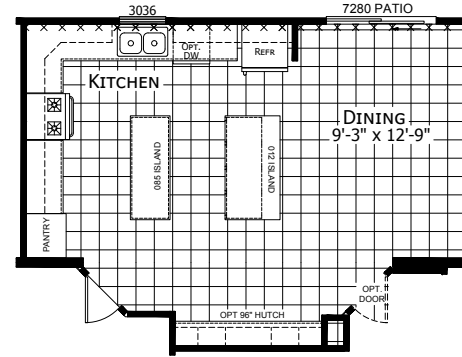

Kimmell

Dutch Diamond - Multi-Section Series

1,493 SQ. FT. (Approximate) 3 Bedroom, 2 Bath

Last Updated: 2-11-22

OPTION ULTIMATE KITCHEN 2

OPTION BOOTH SEAT

OPTION DOUBLE ISLAND

CHAMPION HOMES CENTER
6855 West 700 South
Topeka, IN 46571