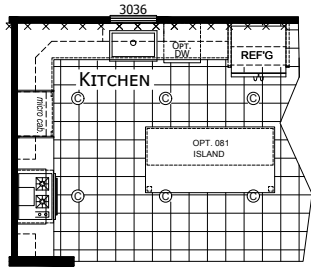

Kimmell

Dutch Diamond - Multi-Section Series

1,493 SQ. FT. (Approximate) 3 Bedroom, 2 Bath

Last Updated: 2-11-22

OPTION ULTIMATE KITCHEN 2

OPTION BOOTH SEAT

OPTION DOUBLE ISLAND

CHAMPION HOMES CENTER
6855 West 700 South
Topeka, IN 46571