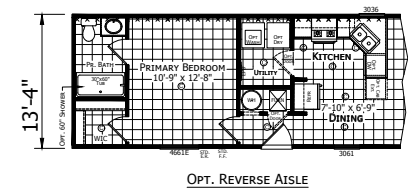

# Kempsey

Dutch Aspire - Single Section Series

880 SQ. FT. (Approximate) 3 Bedroom, 1 Bath

Last Updated: 8-29-23

**FACTORY EXPO HOME CENTERS**  
 6855 West 700 South  
 Topeka, IN 46571

**FactoryDirectMobileHomes.com | 1-800-581-5380**