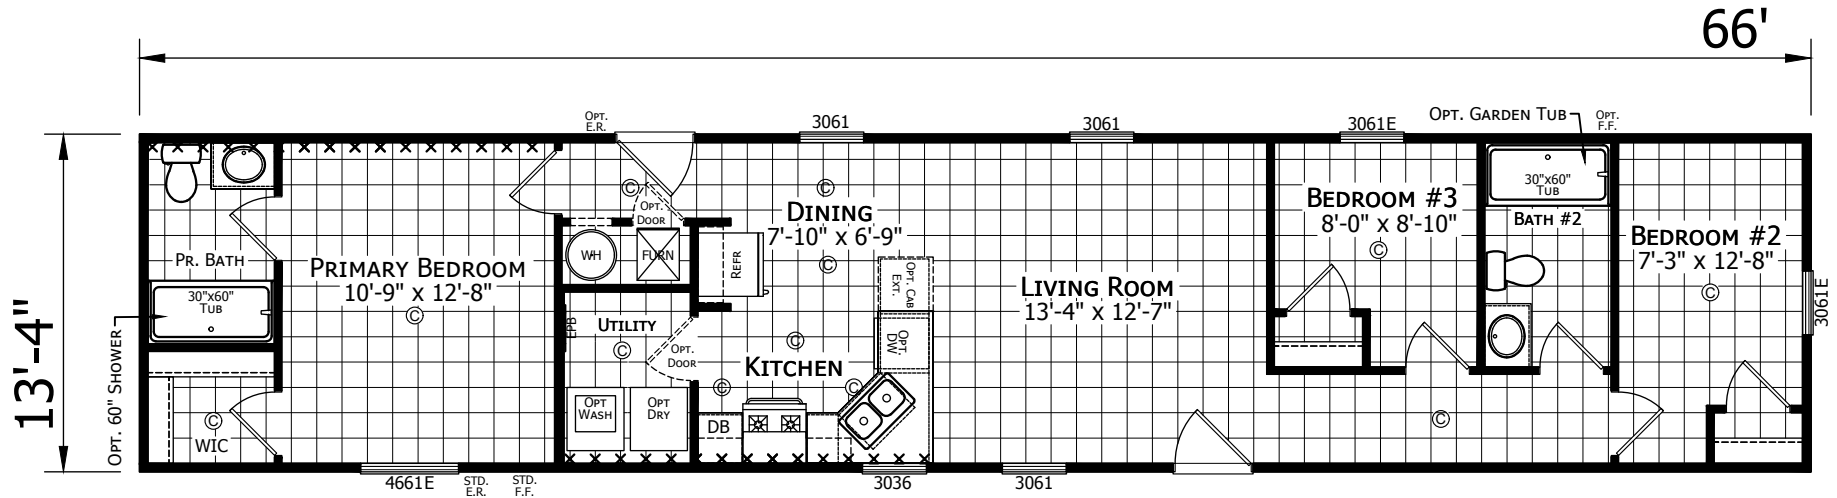

# Kempsey

Dutch Aspire - Single Section Series

880 SQ. FT. (Approximate) 3 Bedroom, 1 Bath

Last Updated: 8-29-23

**FACTORY EXPO HOME CENTERS**  
 6855 West 700 South  
 Topeka, IN 46571

**FactoryDirectMobileHomes.com | 1-800-581-5380**