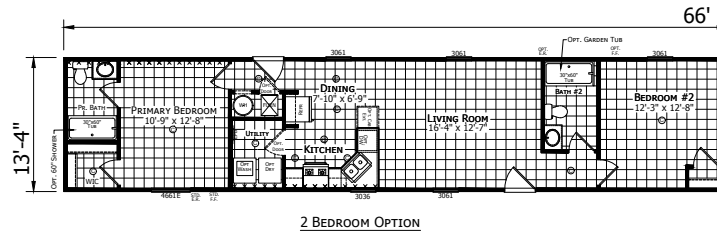

# Kempsey

Dutch Aspire - Single Section Series

880 SQ. FT. (Approximate) 3 Bedroom, 1 Bath

Last Updated: 8-29-23

**FACTORY EXPO HOME CENTERS**  
 6855 West 700 South  
 Topeka, IN 46571

**FactoryDirectMobileHomes.com | 1-800-581-5380**