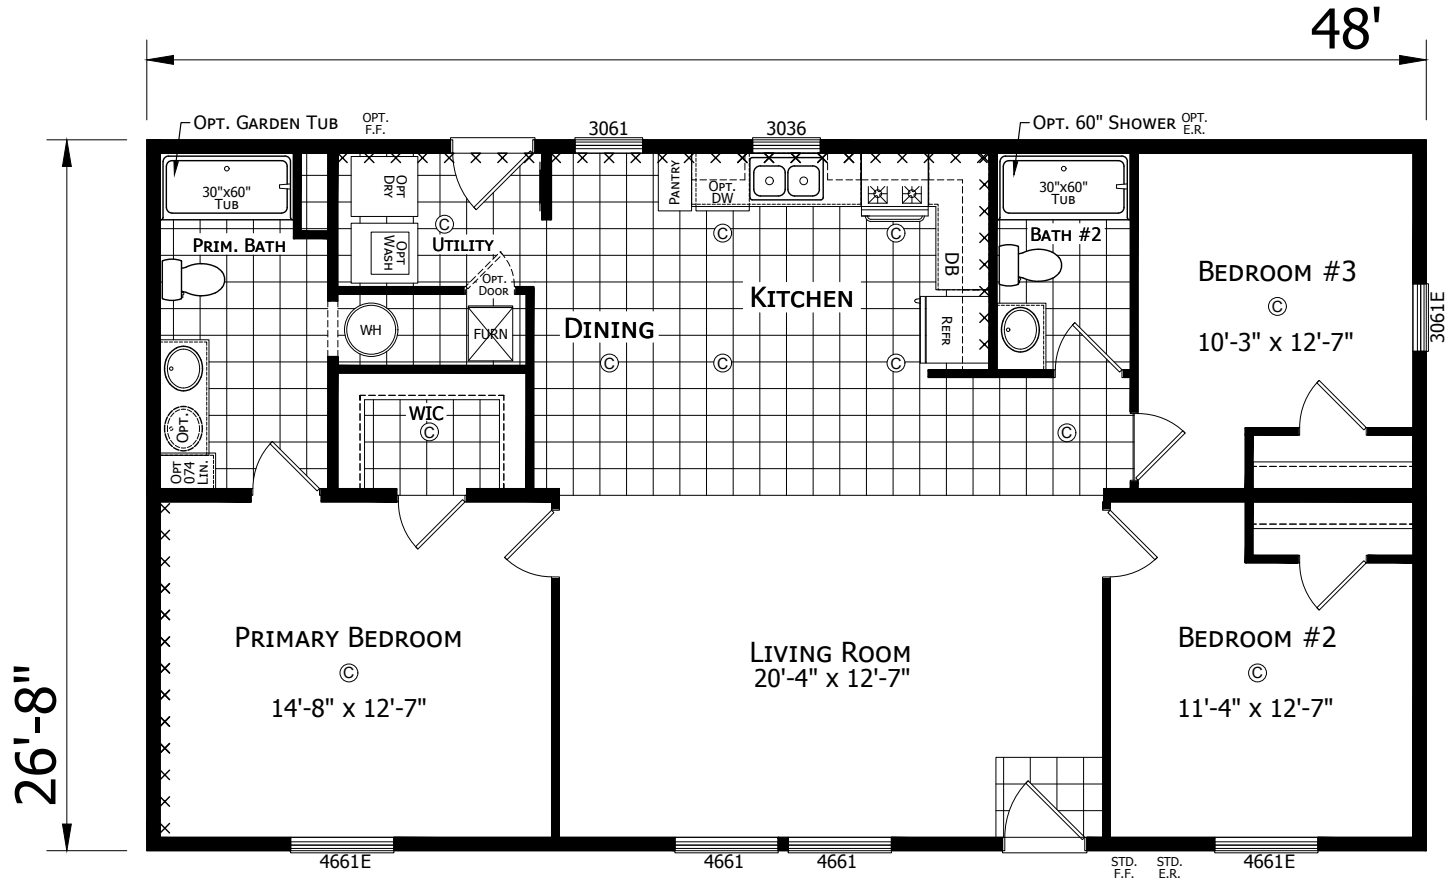

Huron

Dutch Aspire - Multi-Section Series

1,280 SQ. FT. (Approximate) 3 Bedroom, 2 Bath

Last Updated: 2-8-24

CHAMPION HOMES CENTER
 6855 West 700 South
 Topeka, IN 46571

FactoryDirectMobileHomes.com | 1-800-581-5380