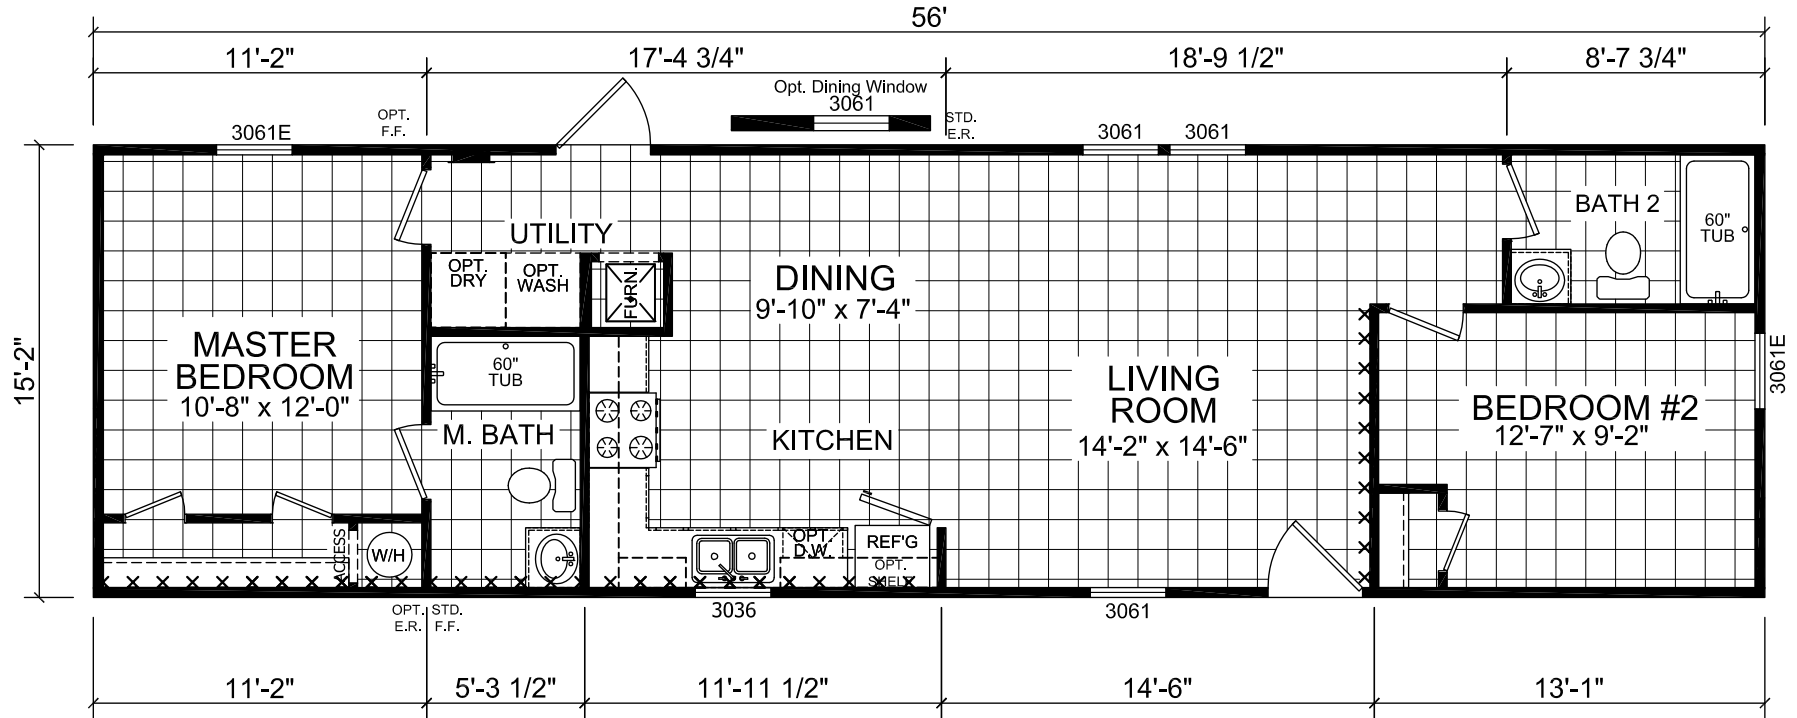

# Hively

Dutch Edge II Single Section Series

849 SQ. FT. (Approximate) 2 Bedroom, 2 Bath

Last Updated: 2-14-22

**FACTORY EXPO HOME CENTERS**  
 6855 West 700 South  
 Topeka, IN 46571

**FactoryDirectMobileHomes.com | 1-800-581-5380**