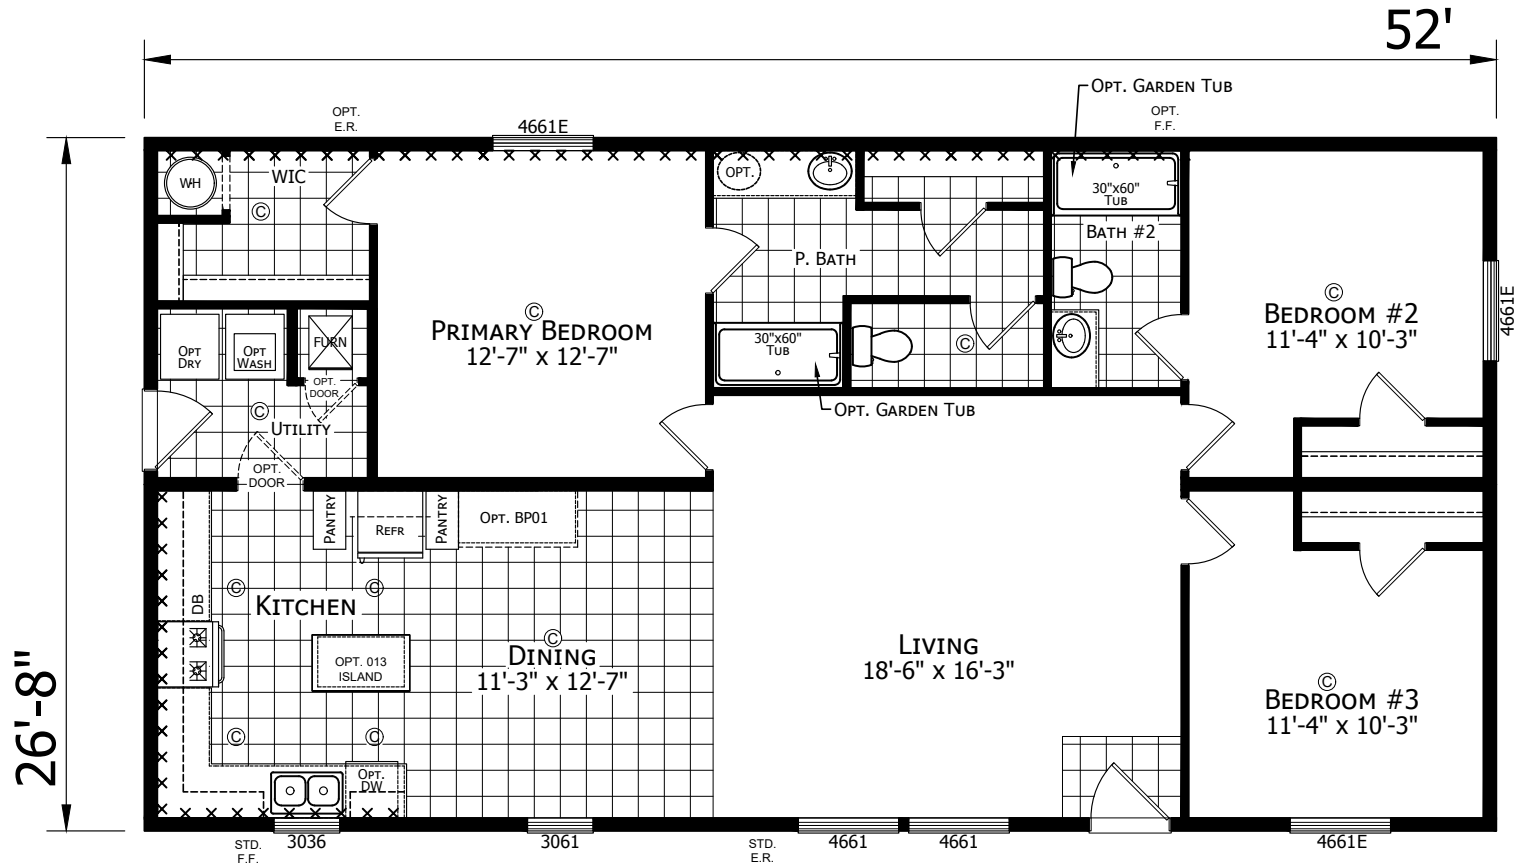

Harsens

Dutch Aspire - Multi-Section Series

1,387 SQ. FT. (Approximate) 3 Bedroom, 2 Bath

CHAMPION
HOMES CENTER

Last Updated: 2-8-24

CHAMPION HOMES CENTER
6855 West 700 South
Topeka, IN 46571

FactoryDirectMobileHomes.com | 1-800-581-5380