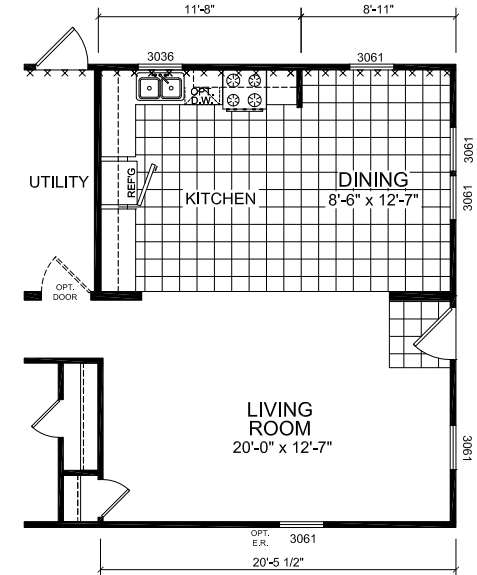

Grayling

Dutch Diamond - Multi-Section Series

1,180 SQ. FT. (Approximate) 3 Bedroom, 2 Bath

Last Updated: 3-8-22

ULTIMATE KITCHEN 3 OPTION

ULTIMATE KITCHEN 2 OPTION

END ENTRY OPTION

CHAMPION HOMES CENTER
6855 West 700 South
Topeka, IN 46571