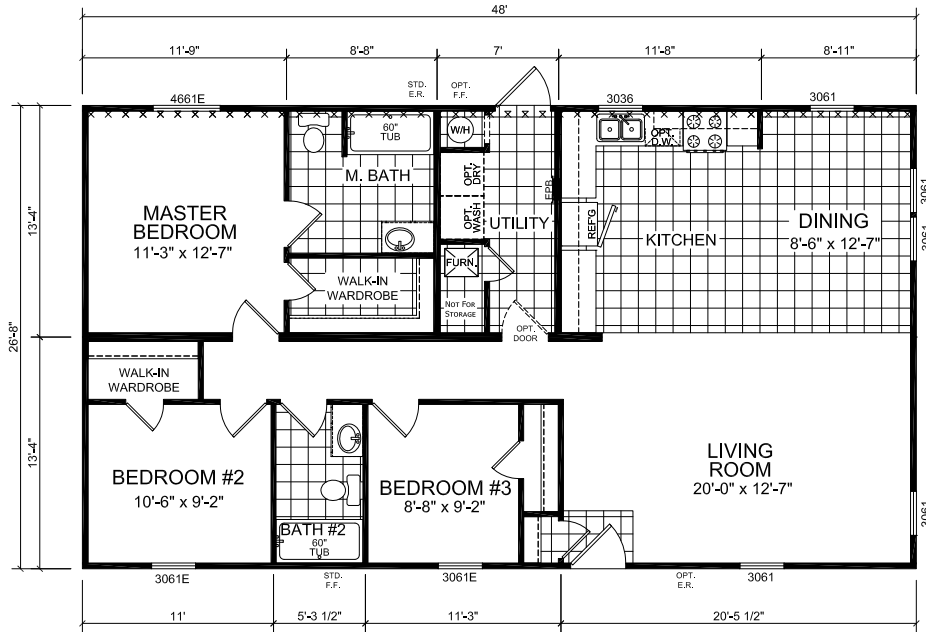

Grayling

Dutch Diamond - Multi-Section Series

1,180 SQ. FT. (Approximate) 3 Bedroom, 2 Bath

Last Updated: 3-8-22

ULTIMATE KITCHEN 3 OPTION

ULTIMATE KITCHEN 2 OPTION

END ENTRY OPTION

CHAMPION HOMES CENTER
6855 West 700 South
Topeka, IN 46571