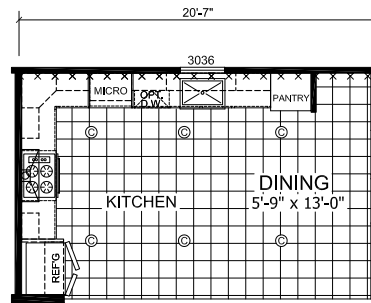

Grayling

Dutch Diamond - Multi-Section Series

1,180 SQ. FT. (Approximate) 3 Bedroom, 2 Bath

Last Updated: 3-8-22

ULTIMATE KITCHEN 3 OPTION

ULTIMATE KITCHEN 2 OPTION

END ENTRY OPTION

CHAMPION HOMES CENTER
6855 West 700 South
Topeka, IN 46571