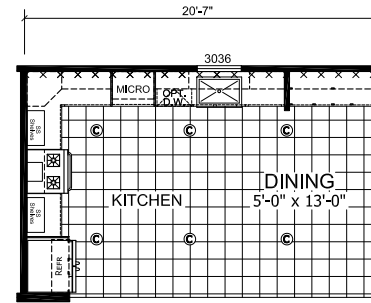

Grayling

Dutch Diamond - Multi-Section Series

1,180 SQ. FT. (Approximate) 3 Bedroom, 2 Bath

Last Updated: 3-8-22

ULTIMATE KITCHEN 3 OPTION

ULTIMATE KITCHEN 2 OPTION

END ENTRY OPTION

CHAMPION HOMES CENTER
6855 West 700 South
Topeka, IN 46571