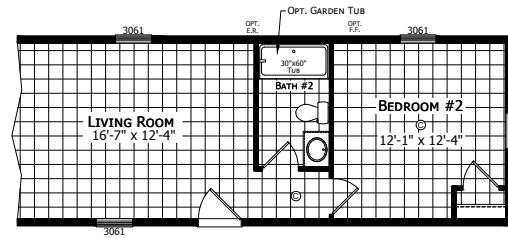

Grabill

Dutch Aspire - Single Section Series

880 SQ. FT. (Approximate) 3 Bedroom, 2 Bath

Last Updated: 10-16-23

OPT. REVERSE AISLE

2 BEDROOM OPTION

CHAMPION HOMES CENTER
6855 West 700 South
Topeka, IN 46571