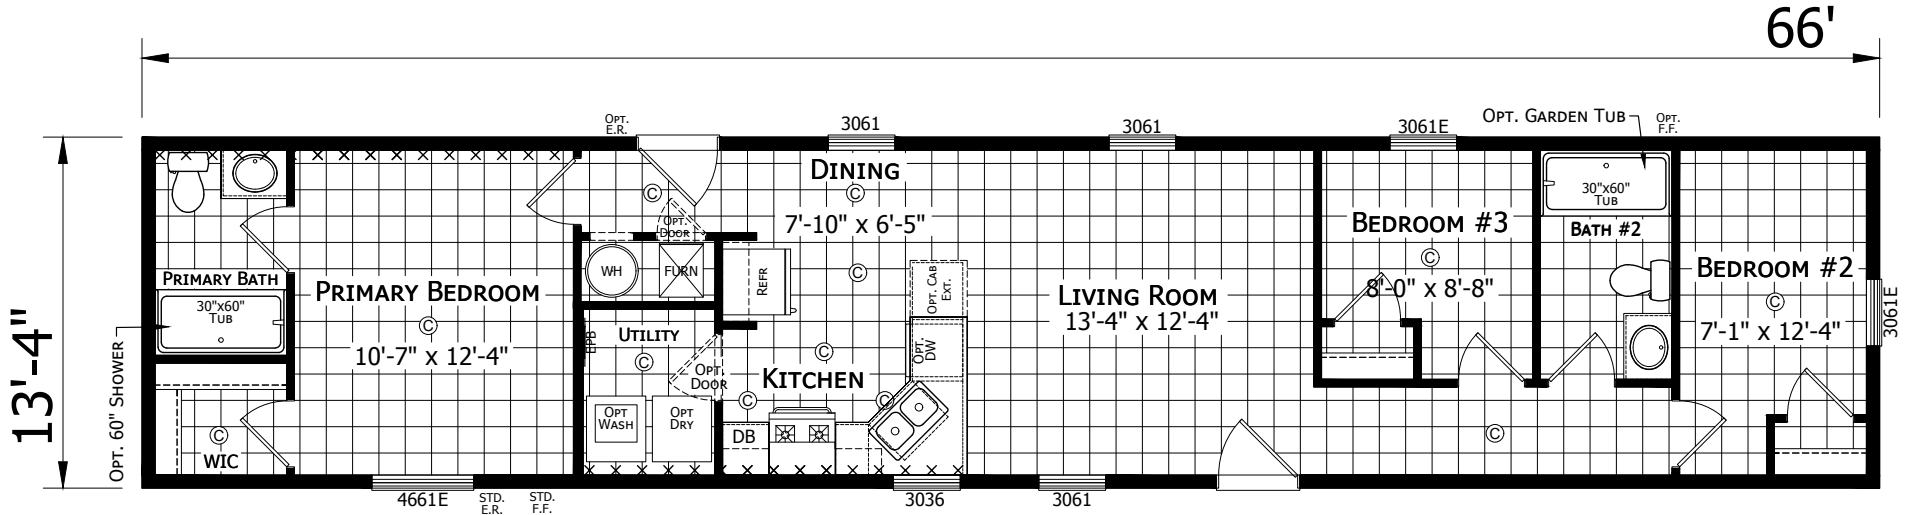

Grabill

Dutch Aspire - Single Section Series

880 SQ. FT. (Approximate) 3 Bedroom, 2 Bath

Last Updated: 10-16-23

OPT. REVERSE AISLE

2 BEDROOM OPTION

CHAMPION HOMES CENTER
6855 West 700 South
Topeka, IN 46571