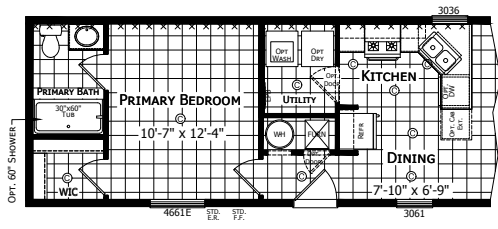

Grabill

Dutch Aspire - Single Section Series

880 SQ. FT. (Approximate) 3 Bedroom, 2 Bath

Last Updated: 10-16-23

OPT. REVERSE AISLE

2 BEDROOM OPTION

CHAMPION HOMES CENTER
6855 West 700 South
Topeka, IN 46571