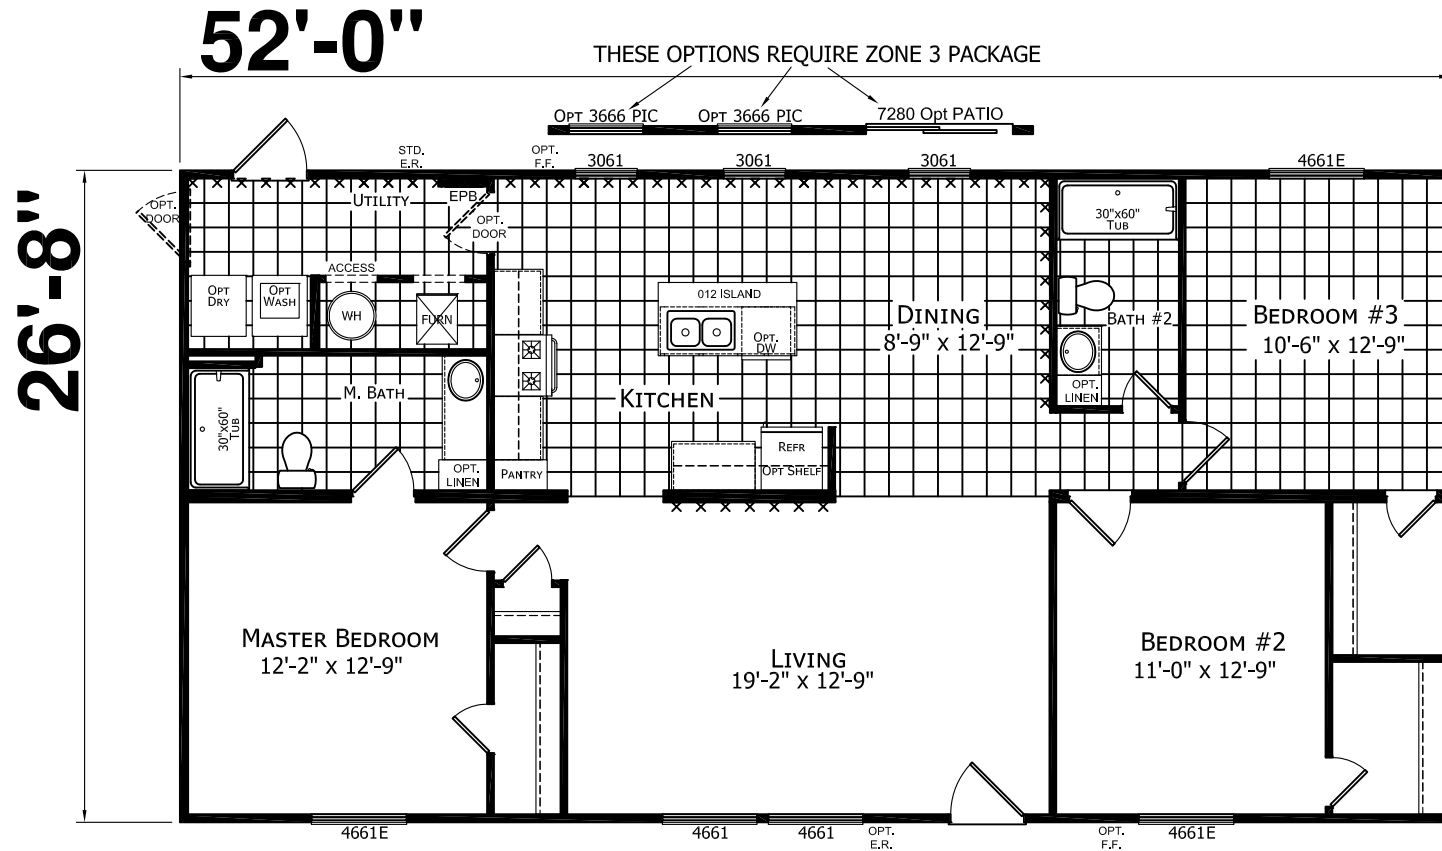

Garver

Dutch Edge II Multi-Section Series

1,386 SQ. FT. (Approximate) 3 Bedroom, 2 Bath

Last Updated: 2-14-22

CHAMPION HOMES CENTER
6855 West 700 South
Topeka, IN 46571

FactoryDirectMobileHomes.com | 1-800-581-5380