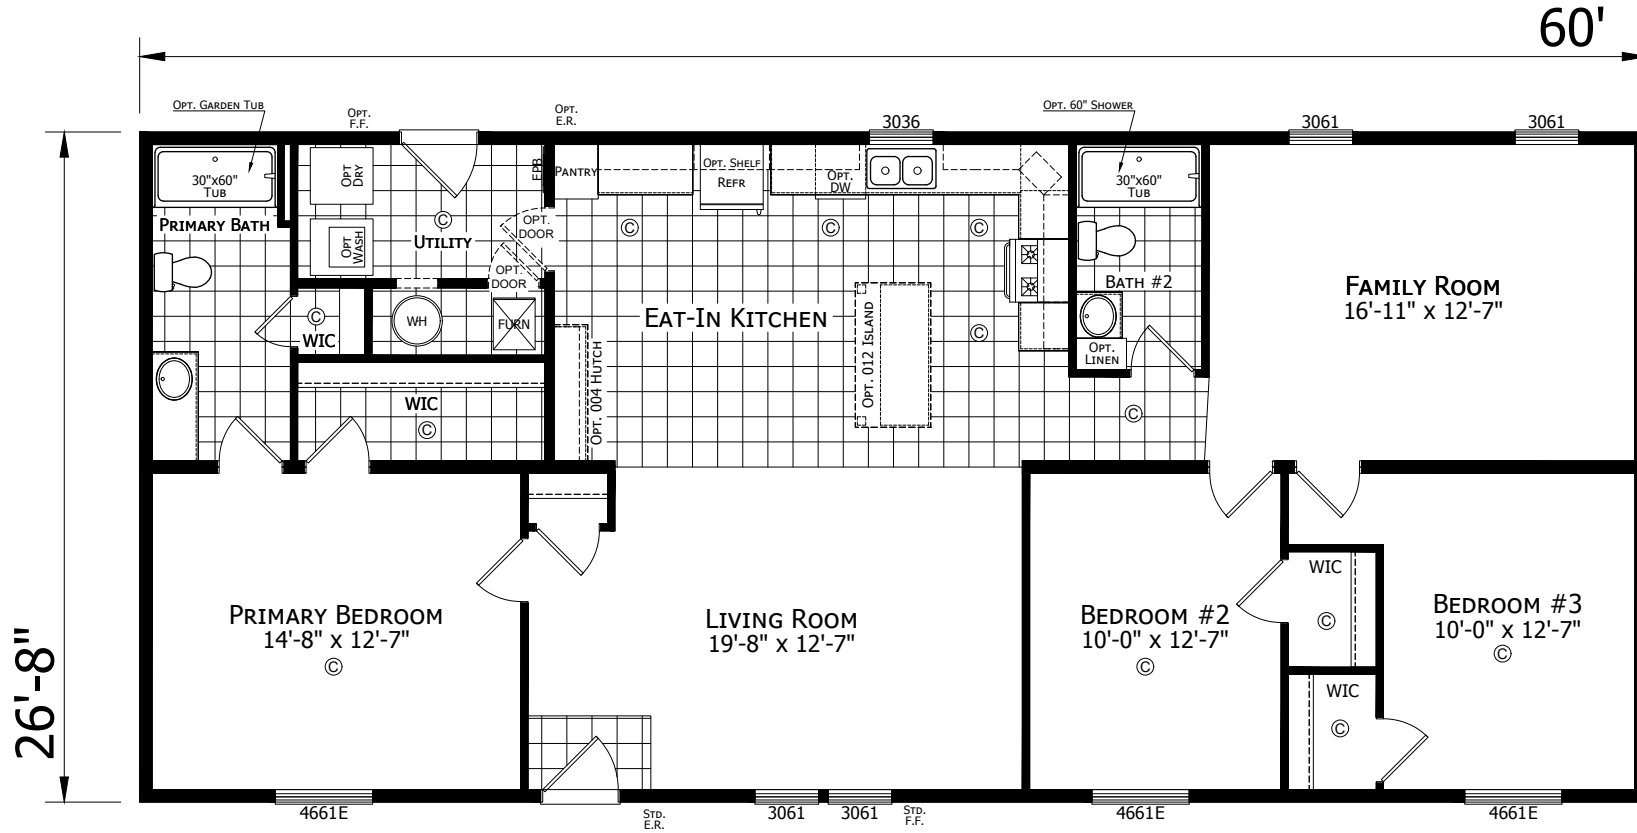

Eckerty

Dutch Aspire - Multi-Section Series

1,600 SQ. FT. (Approximate) 3 Bedroom, 2 Bath

Last Updated: 2-8-24

CHAMPION HOMES CENTER
6855 West 700 South
Topeka, IN 46571

FactoryDirectMobileHomes.com | 1-800-581-5380