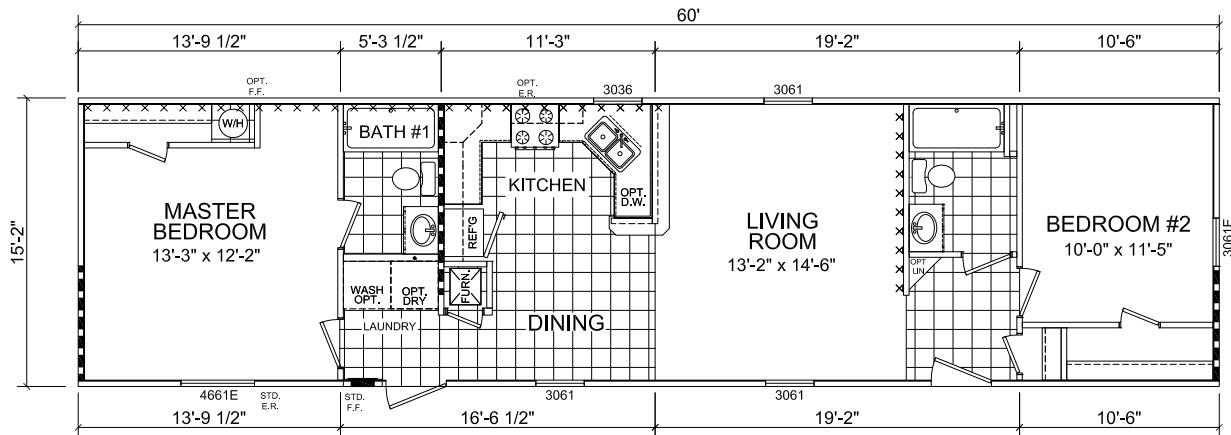

Durham

Dutch Diamond II Series

908 SQ. FT. (Approximate) 2 Bedroom, 2 Bath

Last Updated: 2-11-22

OPTIONAL REVERSE AISLE

FACTORY EXPO HOME CENTERS
6855 West 700 South
Topeka, IN 46571

FactoryDirectMobileHomes.com | 1-800-581-5380