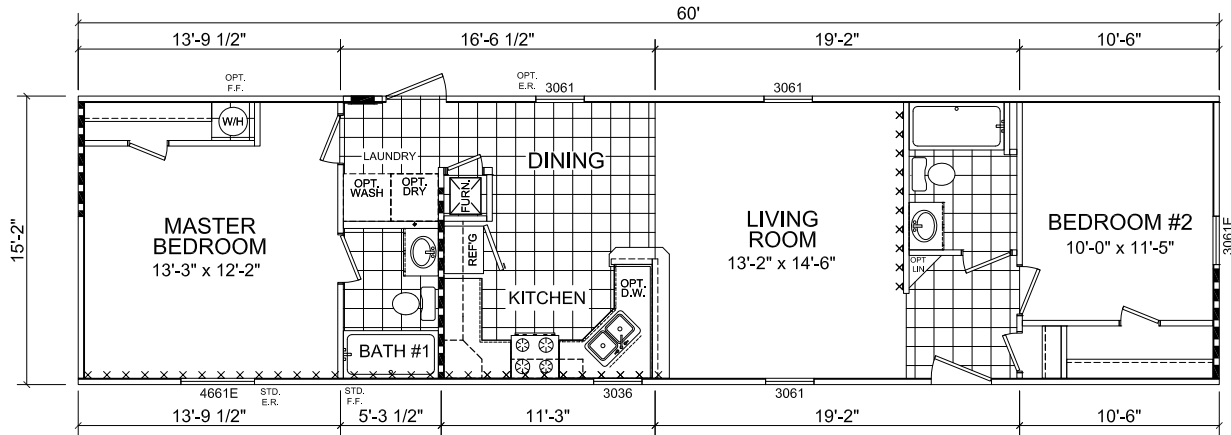

Durham

Dutch Diamond II Series

908 SQ. FT. (Approximate) 2 Bedroom, 2 Bath

Last Updated: 2-11-22

OPTIONAL REVERSE AISLE

FACTORY EXPO HOME CENTERS
6855 West 700 South
Topeka, IN 46571

FactoryDirectMobileHomes.com | 1-800-581-5380