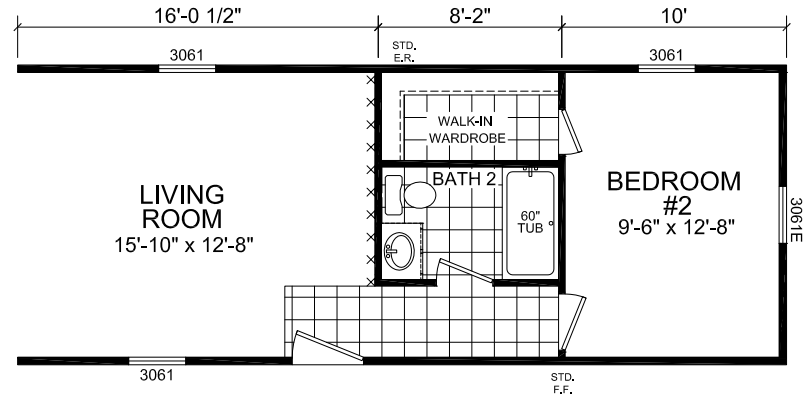

Darien

Dutch Diamond II Series

879 SQ. FT. (Approximate) 3 Bedroom, 2 Bath

Last Updated: 2-11-22

2 BEDROOM OPTION

FACTORY EXPO HOME CENTERS
6855 West 700 South
Topeka, IN 46571

FactoryDirectMobileHomes.com | 1-800-581-5380