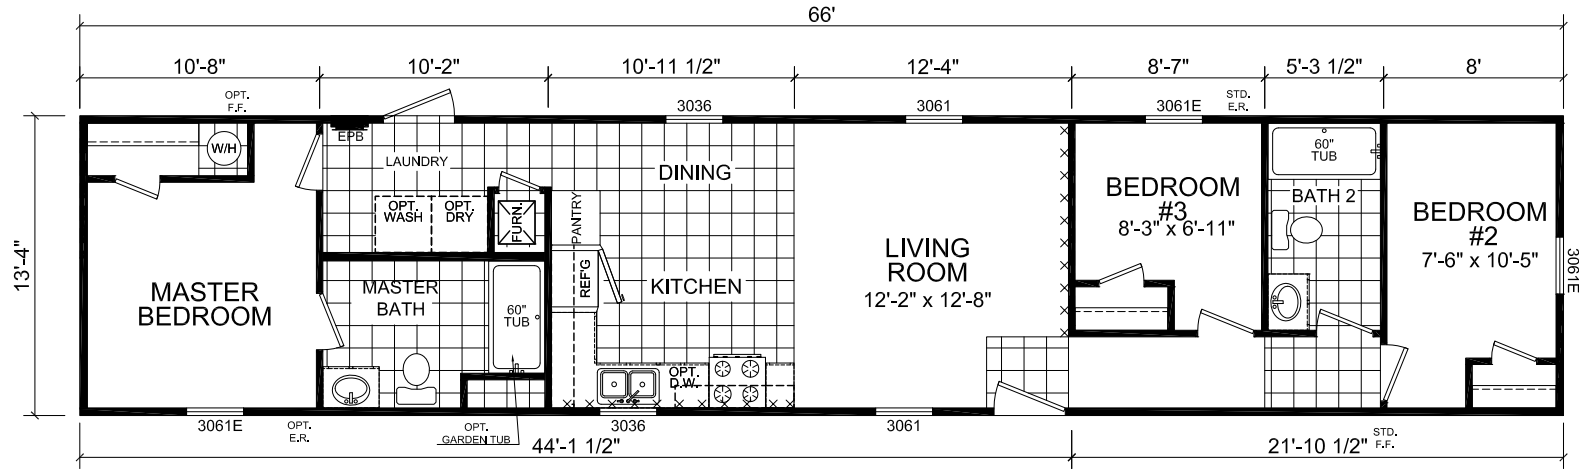

Darien

Dutch Diamond II Series

879 SQ. FT. (Approximate) 3 Bedroom, 2 Bath

Last Updated: 2-11-22

2 BEDROOM OPTION

FACTORY EXPO HOME CENTERS
6855 West 700 South
Topeka, IN 46571

FactoryDirectMobileHomes.com | 1-800-581-5380