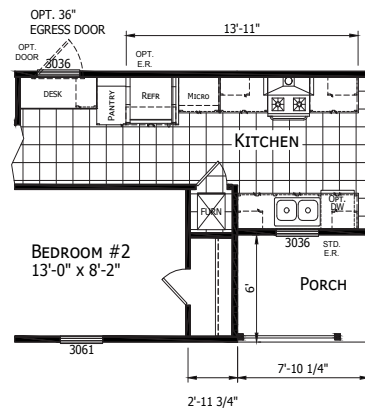

Croft

Gold Star Single Section Series

Factory Expo

"Factory Direct Pricing" HOME CENTERS

2 Bedrooms, 2 Baths
Approx. 960 Sq. Ft.

Last Updated: 3-1-19

OPTIONAL KITCHEN #1

Factory Expo Home Centers
6855 West 700 South
Topeka, Indiana 46571