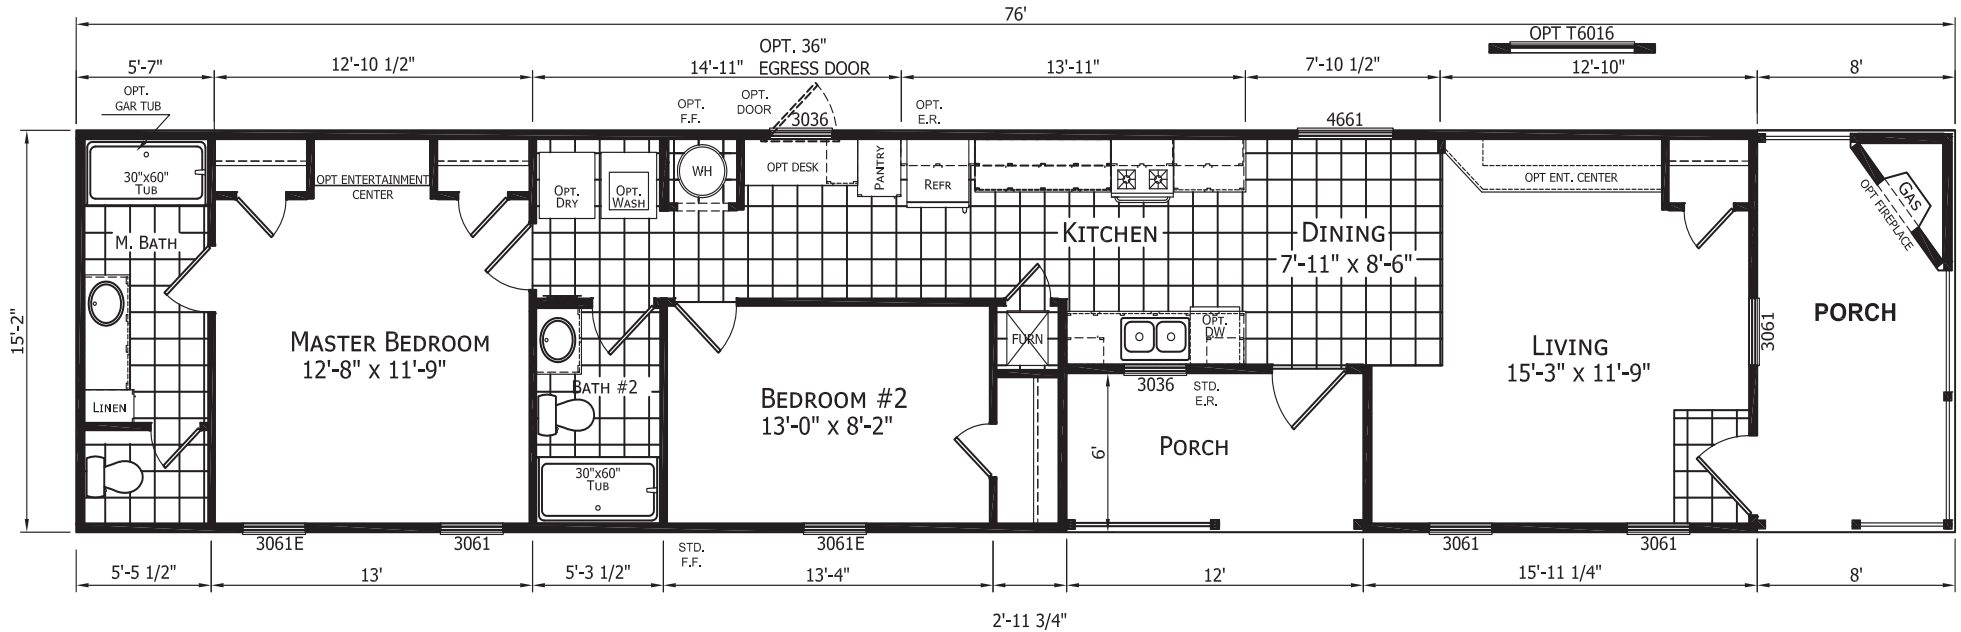

Croft

Gold Star Single Section Series

Factory Expo

"Factory Direct Pricing" HOME CENTERS

2 Bedrooms, 2 Baths
Approx. 960 Sq. Ft.

Last Updated: 3-1-19

OPTIONAL KITCHEN #1

Factory Expo Home Centers
6855 West 700 South
Topeka, Indiana 46571