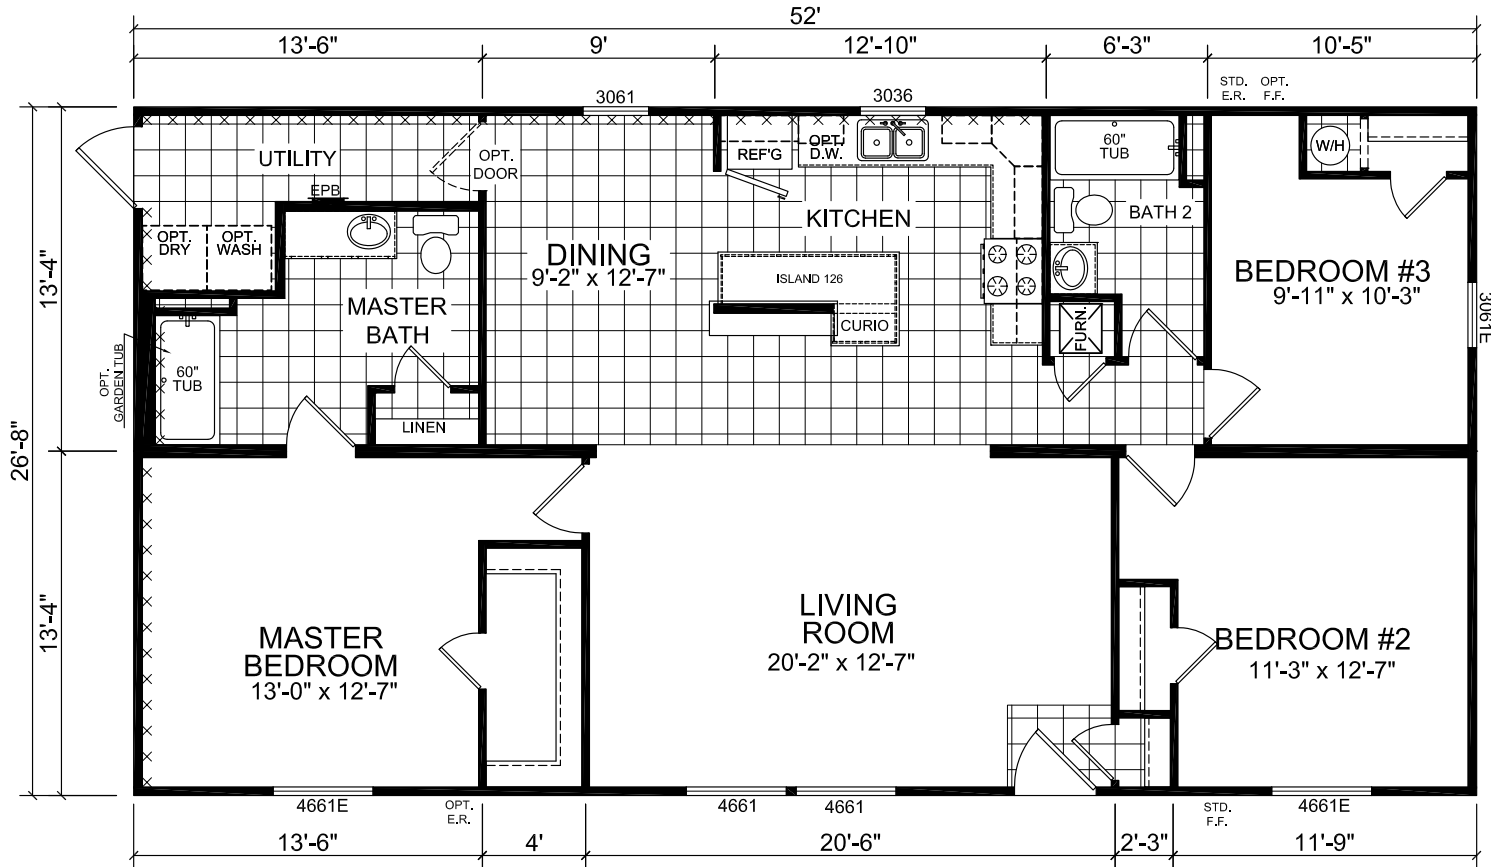

Columbus

Dutch Diamond - Multi-Section Series

1,386 SQ. FT. (Approximate) 3 Bedroom, 2 Bath

Last Updated: 2-11-22

CHAMPION HOMES CENTER
 6855 West 700 South
 Topeka, IN 46571

FactoryDirectMobileHomes.com | 1-800-581-5380