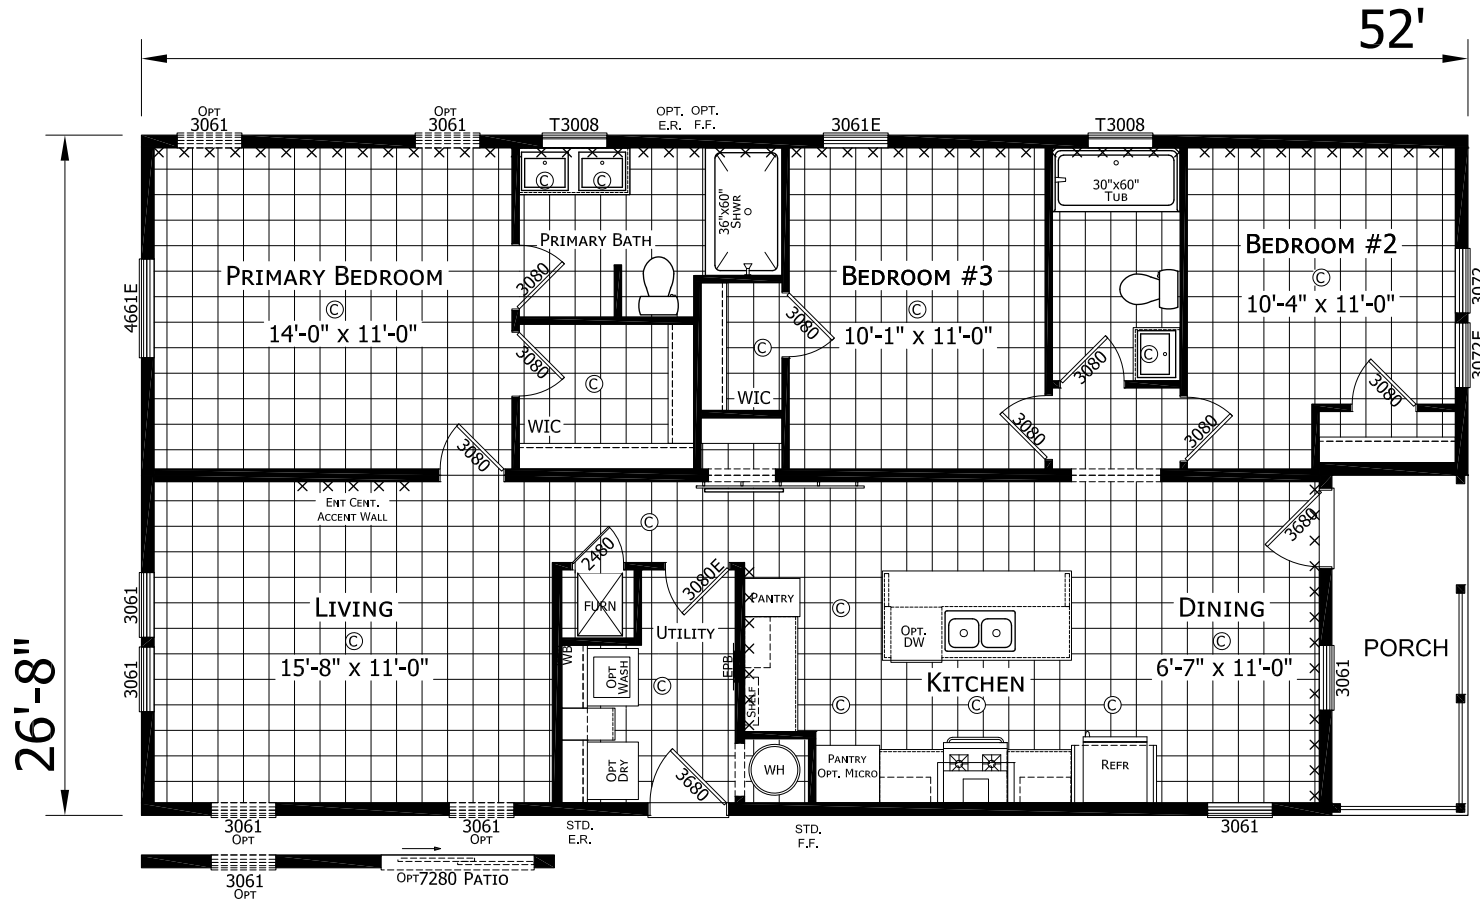

Colson

Embrace Series

1316 SQ. FT. (Approximate) 3 Bedroom, 2 Bath

Last Updated: 1-9-25

CHAMPION HOMES CENTER
6855 West 700 South
Topeka, IN 46571

FactoryDirectMobileHomes.com | 1-800-581-5380

IMPORTANT: Champion Homes reserves the right to modify, cancel or substitute products or features of this event at any time without prior notice or obligation. Pictures and other promotional materials are representative and may depict or contain floor plans, square footages, elevations, options, upgrades, extra design features, decorations, floor coverings, specialty light fixtures, custom paint and wall coverings, window treatments, landscaping, sound and alarm systems, furnishings, appliances, and other designer/decorator features and amenities that are not included as part of the home and/or may not be available at all locations. Home, pricing and community information is subject to change, and homes to prior sale, at any time without notice or obligation. ©2020 Champion Homes. All rights reserved.