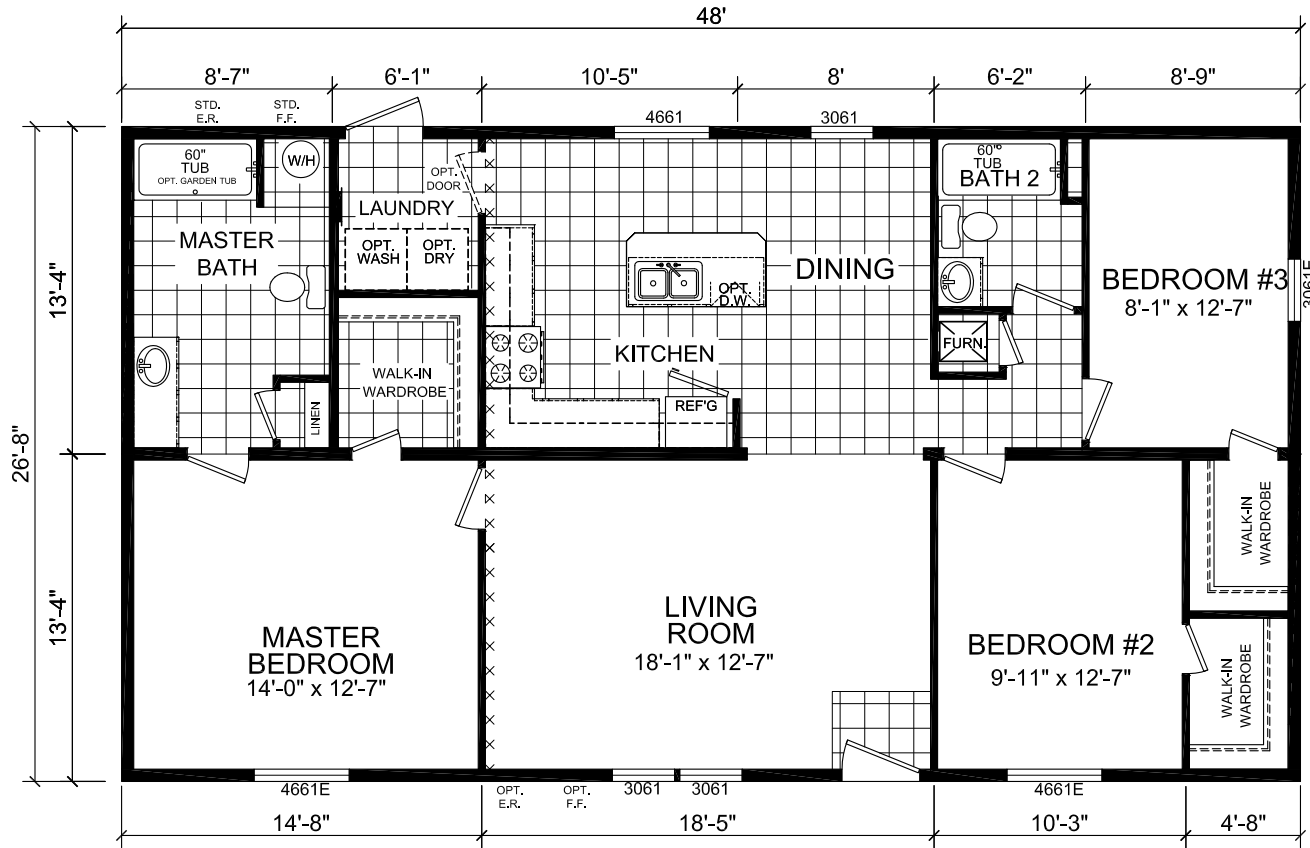

Colona

Dutch Diamond - Multi-Section Series

1,280 SQ. FT. (Approximate) 3 Bedroom, 2 Bath

Last Updated: 2-11-22

OPT. MASTER BATH

CHAMPION HOMES CENTER
6855 West 700 South
Topeka, IN 46571

FactoryDirectMobileHomes.com | 1-800-581-5380