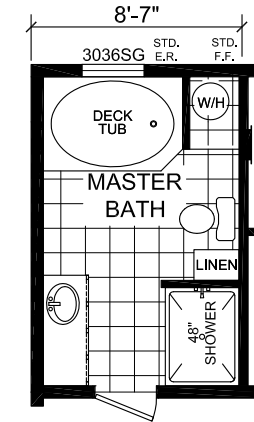

Colona

Dutch Diamond - Multi-Section Series

1,280 SQ. FT. (Approximate) 3 Bedroom, 2 Bath

Last Updated: 2-11-22

OPT. MASTER BATH

CHAMPION HOMES CENTER
6855 West 700 South
Topeka, IN 46571

FactoryDirectMobileHomes.com | 1-800-581-5380