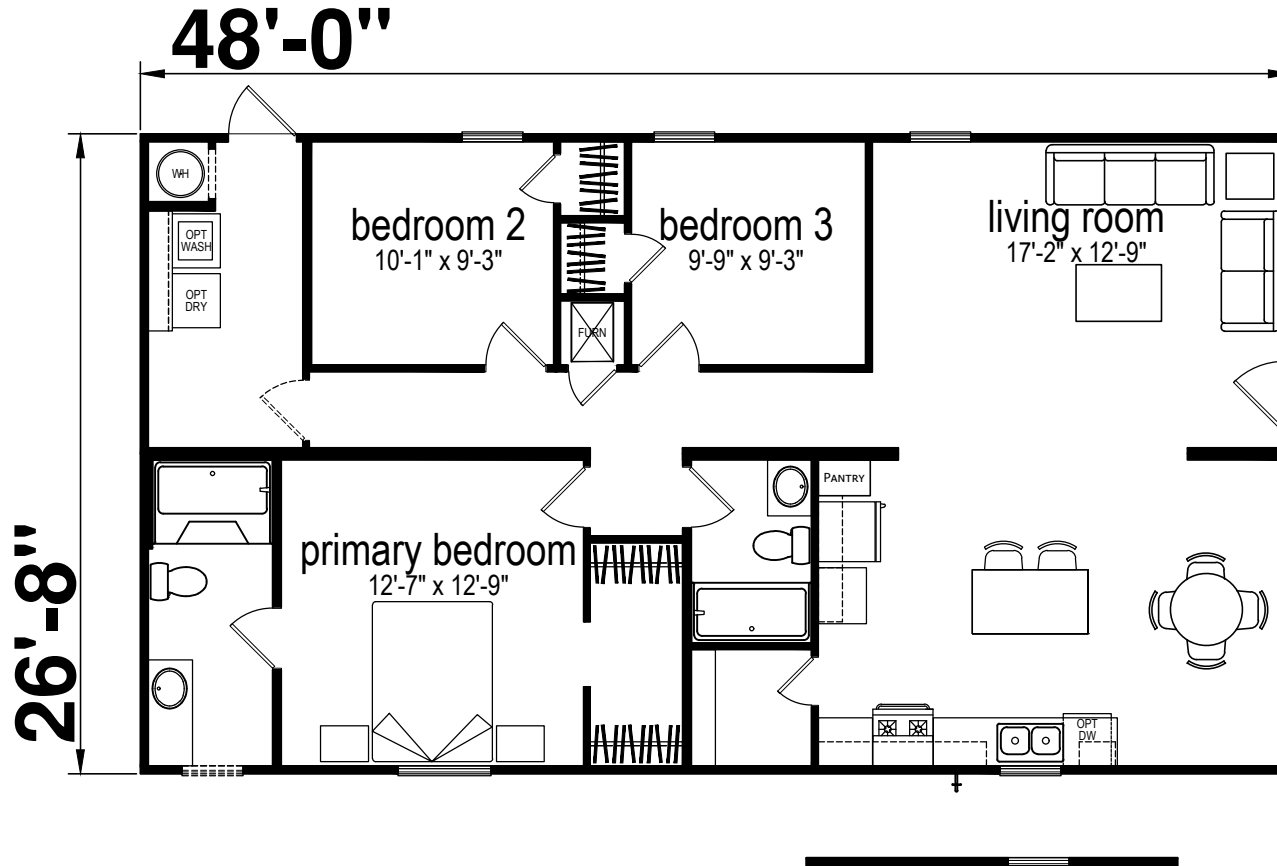

Cline

Prime Series

1,284 SQ. FT. (Approximate) 3 Bedroom, 2 Bath

Last Updated: 12-9-24

CHAMPION HOMES CENTER
6855 West 700 South
Topeka, IN 46571

FactoryDirectMobileHomes.com | 1-800-581-5380

IMPORTANT: Champion Homes reserves the right to modify, cancel or substitute products or features of this event at any time without prior notice or obligation. Pictures and other promotional materials are representative and may depict or contain floor plans, square footages, elevations, options, upgrades, extra design features, decorations, floor coverings, specialty light fixtures, custom paint and wall coverings, window treatments, landscaping, sound and alarm systems, furnishings, appliances, and other designer/decorator features and amenities that are not included as part of the home and/or may not be available at all locations. Home, pricing and community information is subject to change, and homes to prior sale, at any time without notice or obligation. ©2020 Champion Homes. All rights reserved.