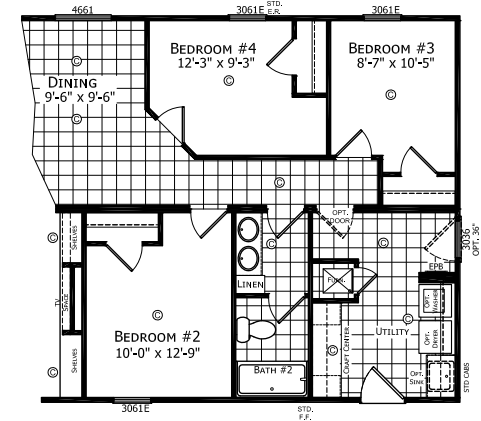

# Clifty Falls

Dutch Diamond - Summit

1,706 SQ. FT. (Approximate) 3 Bedrooms, 2 Baths

Last Updated: 2-10-22

OPTIONAL FRONT ENTRY

OPTIONAL FAMILY ROOM

OPTIONAL STUDY

OPTIONAL MASTER BATH