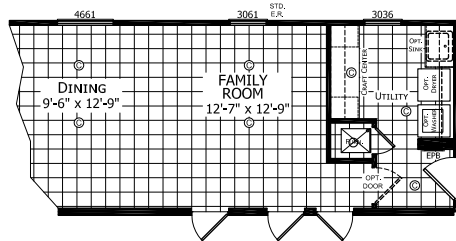

# Clifty Falls

Dutch Diamond - Summit

1,706 SQ. FT. (Approximate) 3 Bedrooms, 2 Baths

Last Updated: 2-10-22

OPTIONAL FRONT ENTRY

OPTIONAL FAMILY ROOM

OPTIONAL STUDY

OPTIONAL MASTER BATH