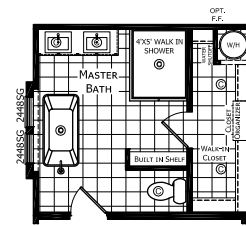

# Clifty Falls

Dutch Diamond - Summit

1,706 SQ. FT. (Approximate) 3 Bedrooms, 2 Baths

Last Updated: 2-10-22

OPTIONAL FRONT ENTRY

OPTIONAL FAMILY ROOM

OPTIONAL STUDY

OPTIONAL MASTER BATH