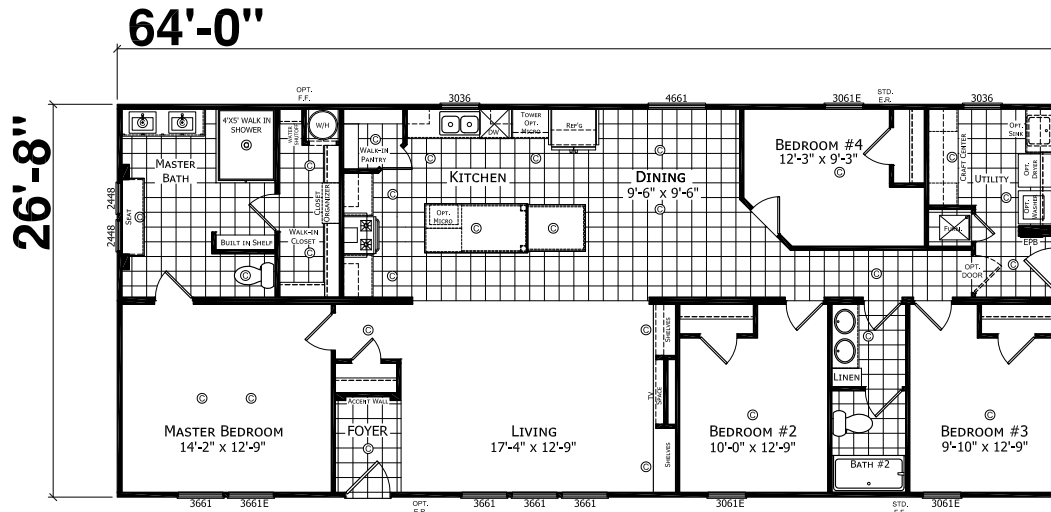

# Clifty Falls

Dutch Diamond - Summit

1,706 SQ. FT. (Approximate) 3 Bedrooms, 2 Baths

Last Updated: 2-10-22

OPTIONAL FRONT ENTRY

OPTIONAL FAMILY ROOM

OPTIONAL STUDY

OPTIONAL MASTER BATH