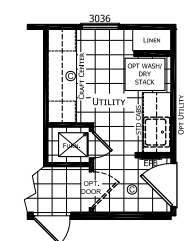

# Clifty Falls

Dutch Diamond - Summit

1,706 SQ. FT. (Approximate) 3 Bedrooms, 2 Baths

Last Updated: 2-10-22

OPTIONAL FRONT ENTRY

OPTIONAL FAMILY ROOM

OPTIONAL STUDY

OPTIONAL MASTER BATH