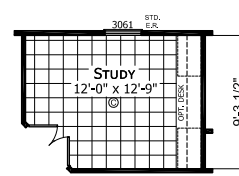

# Clifty Falls

Dutch Diamond - Summit

1,706 SQ. FT. (Approximate) 3 Bedrooms, 2 Baths

Last Updated: 2-10-22

OPTIONAL FRONT ENTRY

OPTIONAL FAMILY ROOM

OPTIONAL STUDY

OPTIONAL MASTER BATH