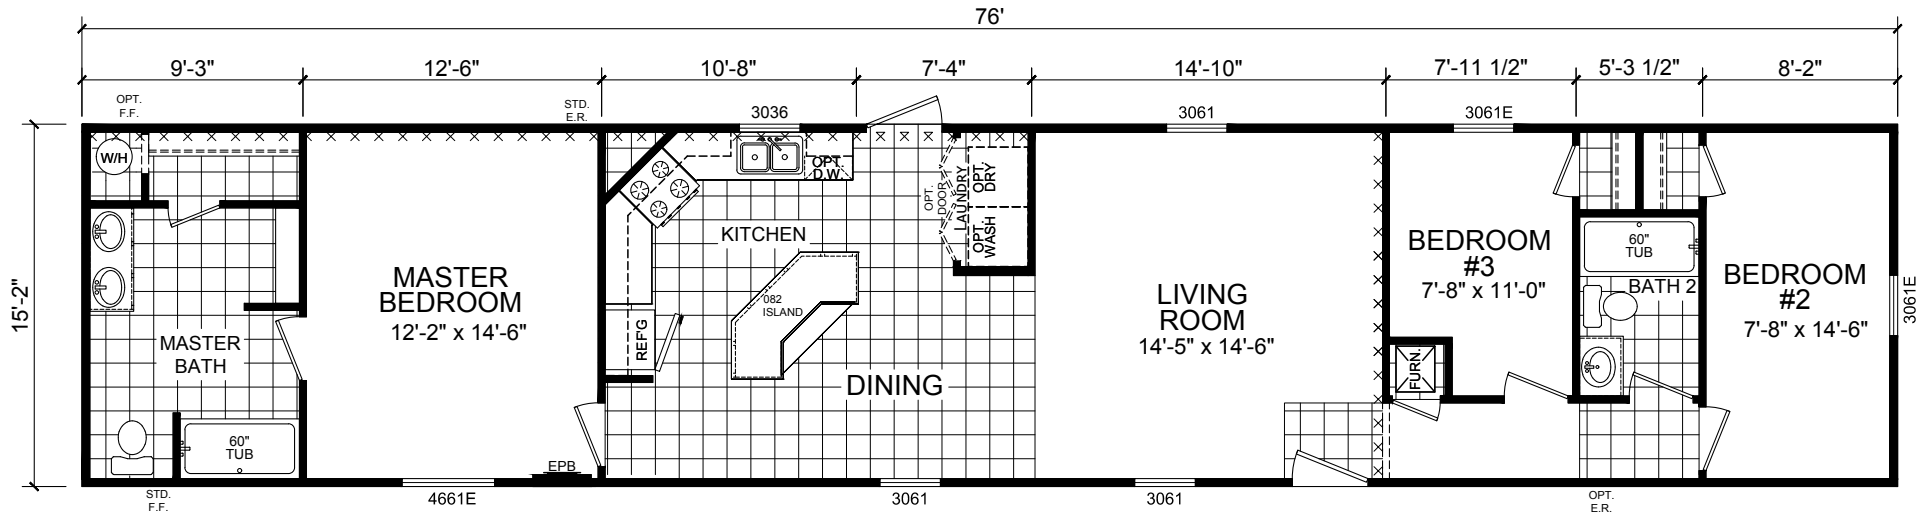

# Chrisholm

Dutch Diamond II Series

1,153 SQ. FT. (Approximate) 3 Bedroom, 2 Bath

Last Updated: 2-9-23

**FACTORY EXPO HOME CENTERS**  
 6855 West 700 South  
 Topeka, IN 46571

**FactoryDirectMobileHomes.com | 1-800-581-5380**