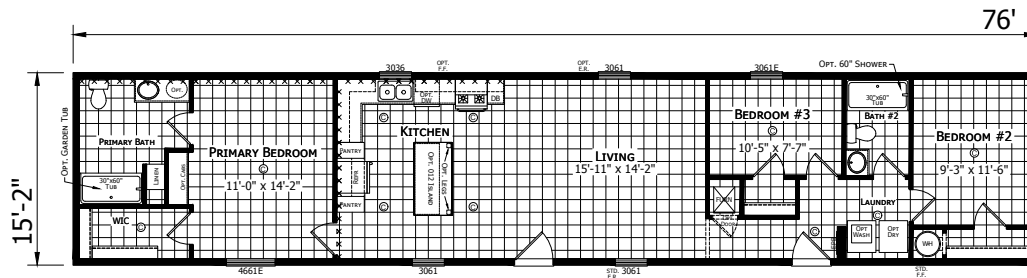

# Caborn

Dutch Aspire - Single Section Series

1,153 SQ. FT. (Approximate) 3 Bedroom, 2 Bath

Last Updated: 10-16-23

**CHAMPION HOMES CENTER**  
6855 West 700 South  
Topeka, IN 46571

OPT. REVERSE AISLE

**FactoryDirectMobileHomes.com | 1-800-581-5380**