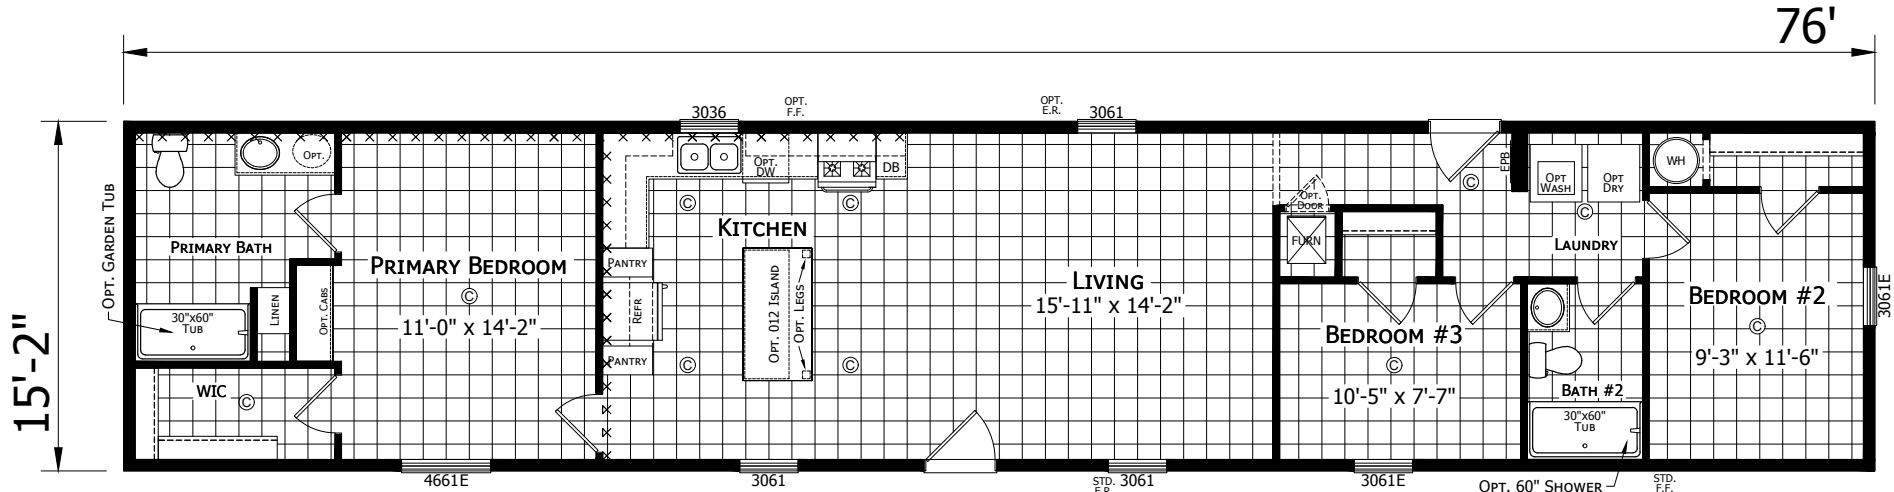

# Caborn

Dutch Aspire - Single Section Series

1,153 SQ. FT. (Approximate) 3 Bedroom, 2 Bath

Last Updated: 10-16-23

**CHAMPION HOMES CENTER**  
6855 West 700 South  
Topeka, IN 46571

OPT. REVERSE AISLE

**FactoryDirectMobileHomes.com | 1-800-581-5380**