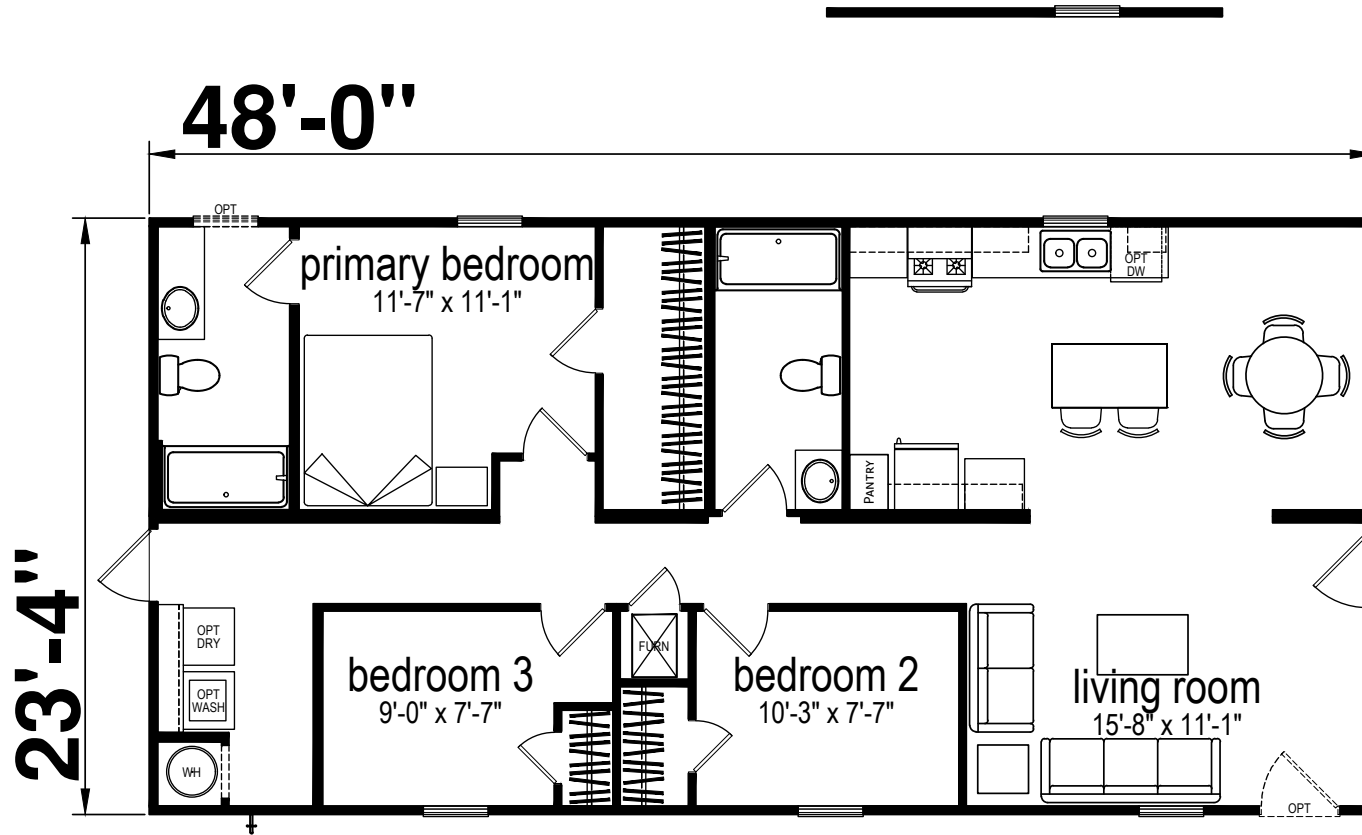

Burr

Prime Series

1,120 SQ. FT. (Approximate) 3 Bedroom, 2 Bath

Last Updated: 12-9-24

CHAMPION HOMES CENTER
6855 West 700 South
Topeka, IN 46571

FactoryDirectMobileHomes.com | 1-800-581-5380

IMPORTANT: Champion Homes reserves the right to modify, cancel or substitute products or features of this event at any time without prior notice or obligation. Pictures and other promotional materials are representative and may depict or contain floor plans, square footages, elevations, options, upgrades, extra design features, decorations, floor coverings, specialty light fixtures, custom paint and wall coverings, window treatments, landscaping, sound and alarm systems, furnishings, appliances, and other designer/decorator features and amenities that are not included as part of the home and/or may not be available at all locations. Home, pricing and community information is subject to change, and homes to prior sale, at any time without notice or obligation. ©2020 Champion Homes. All rights reserved.