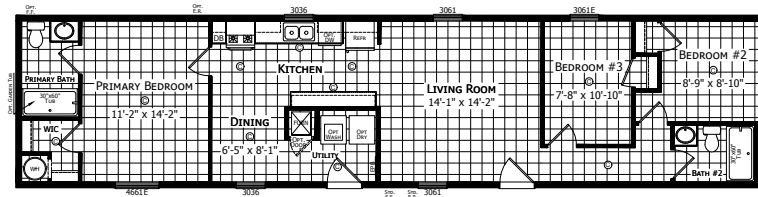

# Bulee

Dutch Aspire - Single Section Series

1,001 SQ. FT. (Approximate) 3 Bedroom, 2 Bath

Last Updated: 8-29-23

OPT. REVERSE AISLE

2 BEDROOM OPTION

**FACTORY EXPO HOME CENTERS**  
6855 West 700 South  
Topeka, IN 46571