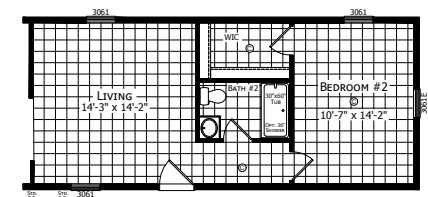

# Bulee

Dutch Aspire - Single Section Series

1,001 SQ. FT. (Approximate) 3 Bedroom, 2 Bath

Last Updated: 8-29-23

OPT. REVERSE AISLE

2 BEDROOM OPTION

**FACTORY EXPO HOME CENTERS**  
6855 West 700 South  
Topeka, IN 46571