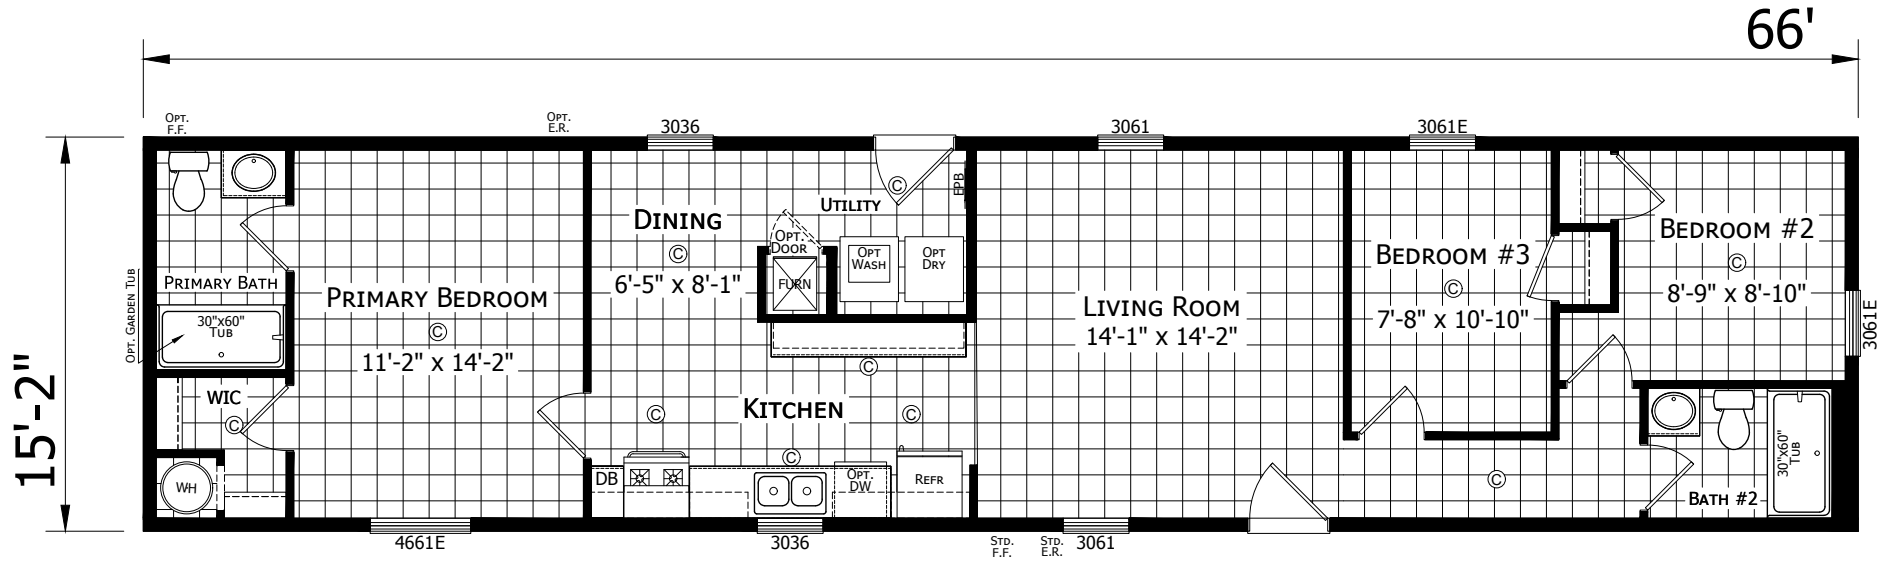

# Bulee

Dutch Aspire - Single Section Series

1,001 SQ. FT. (Approximate) 3 Bedroom, 2 Bath

Last Updated: 8-29-23

OPT. REVERSE AISLE

2 BEDROOM OPTION

**FACTORY EXPO HOME CENTERS**  
6855 West 700 South  
Topeka, IN 46571