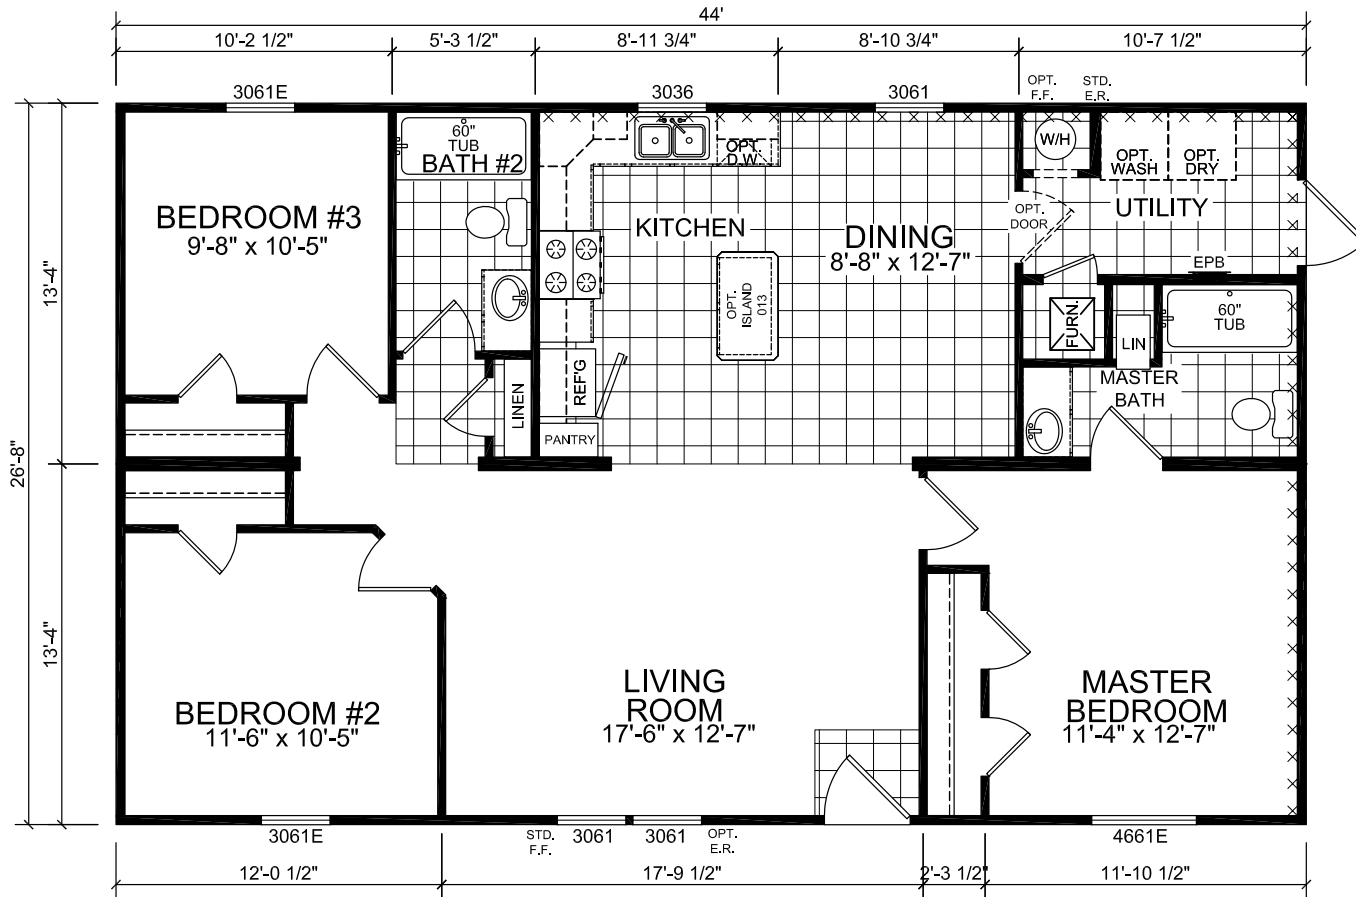

Briley

Dutch Diamond - Multi-Section Series

1,173 SQ. FT. (Approximate) 3 Bedroom, 2 Bath

Last Updated: 3-8-22

CHAMPION HOMES CENTER
 6855 West 700 South
 Topeka, IN 46571

FactoryDirectMobileHomes.com | 1-800-581-5380