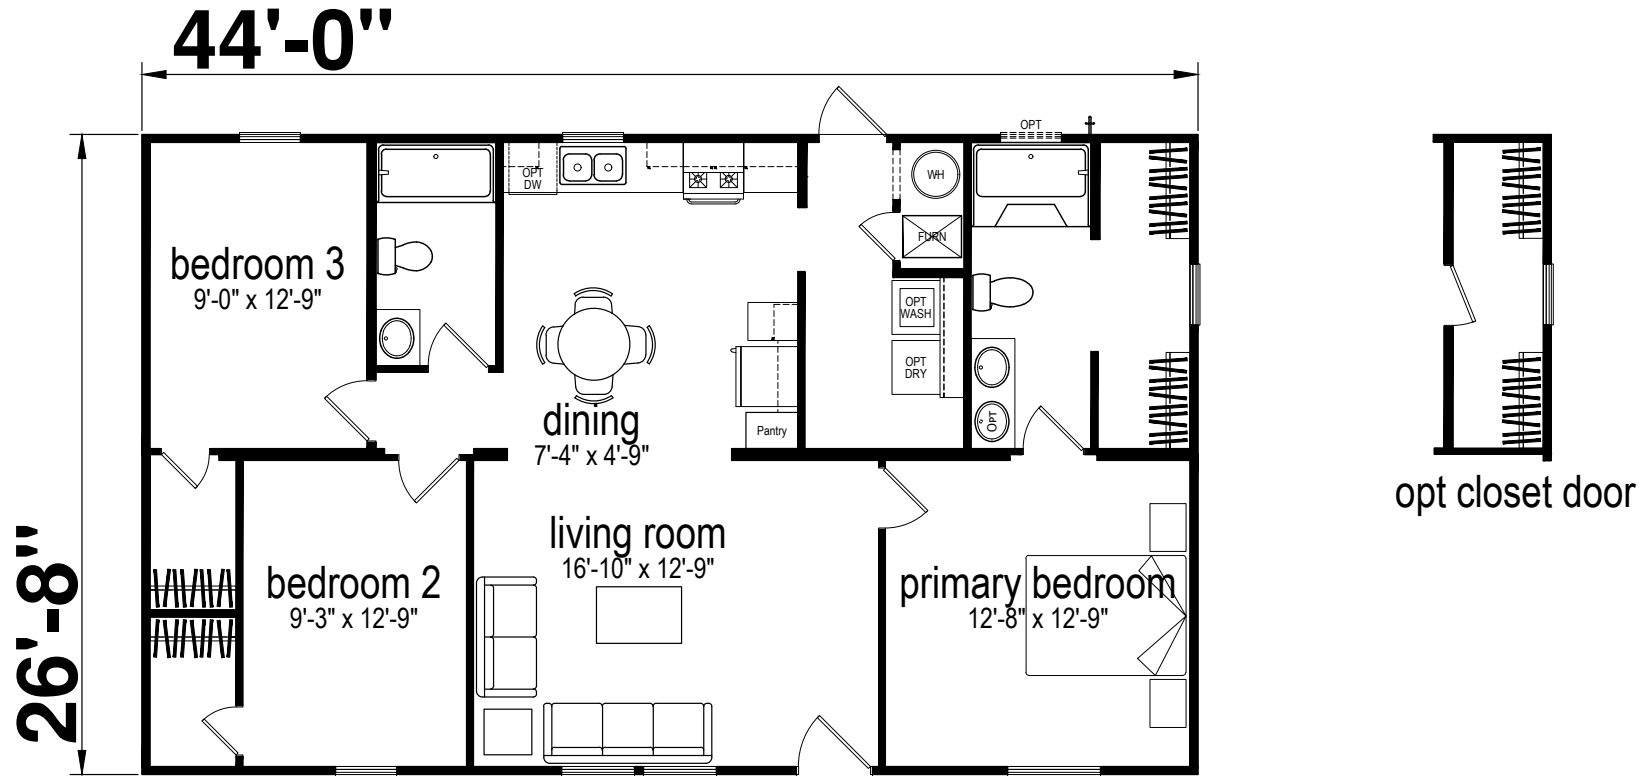

Briars

Prime Series

1,173 SQ. FT. (Approximate) 3 Bedroom, 2 Bath

Last Updated: 12-9-24

CHAMPION HOMES CENTER
6855 West 700 South
Topeka, IN 46571

FactoryDirectMobileHomes.com | 1-800-581-5380

IMPORTANT: Champion Homes reserves the right to modify, cancel or substitute products or features of this event at any time without prior notice or obligation. Pictures and other promotional materials are representative and may depict or contain floor plans, square footages, elevations, options, upgrades, extra design features, decorations, floor coverings, specialty light fixtures, custom paint and wall coverings, window treatments, landscaping, sound and alarm systems, furnishings, appliances, and other designer/decorator features and amenities that are not included as part of the home and/or may not be available at all locations. Home, pricing and community information is subject to change, and homes to prior sale, at any time without notice or obligation. ©2020 Champion Homes. All rights reserved.