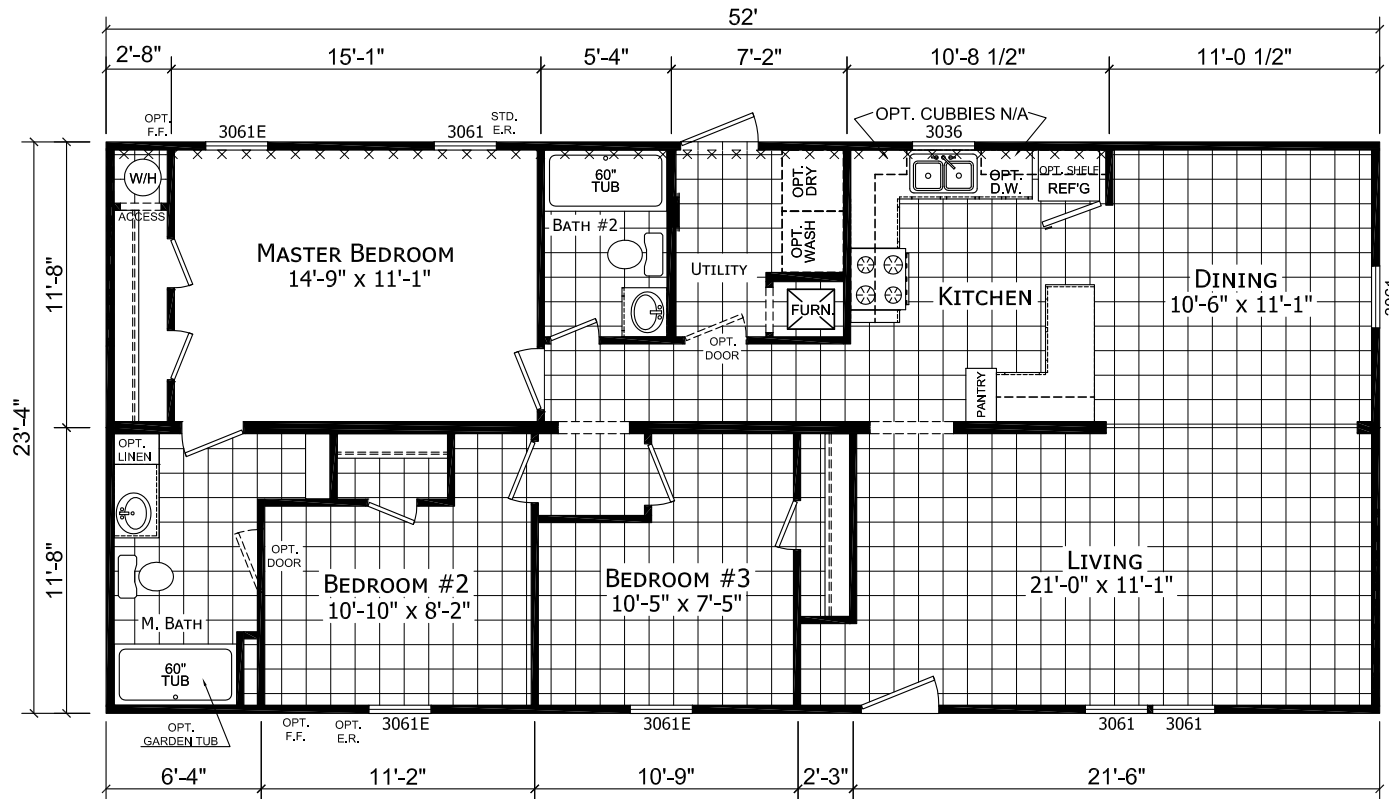

Bontrager

Dutch Edge II Multi-Section Series

1,213 SQ. FT. (Approximate) 3 Bedroom, 2 Bath

Last Updated: 2-14-22

OPT GUEST CLOSET

CHAMPION HOMES CENTER
6855 West 700 South
Topeka, IN 46571

FactoryDirectMobileHomes.com | 1-800-581-5380