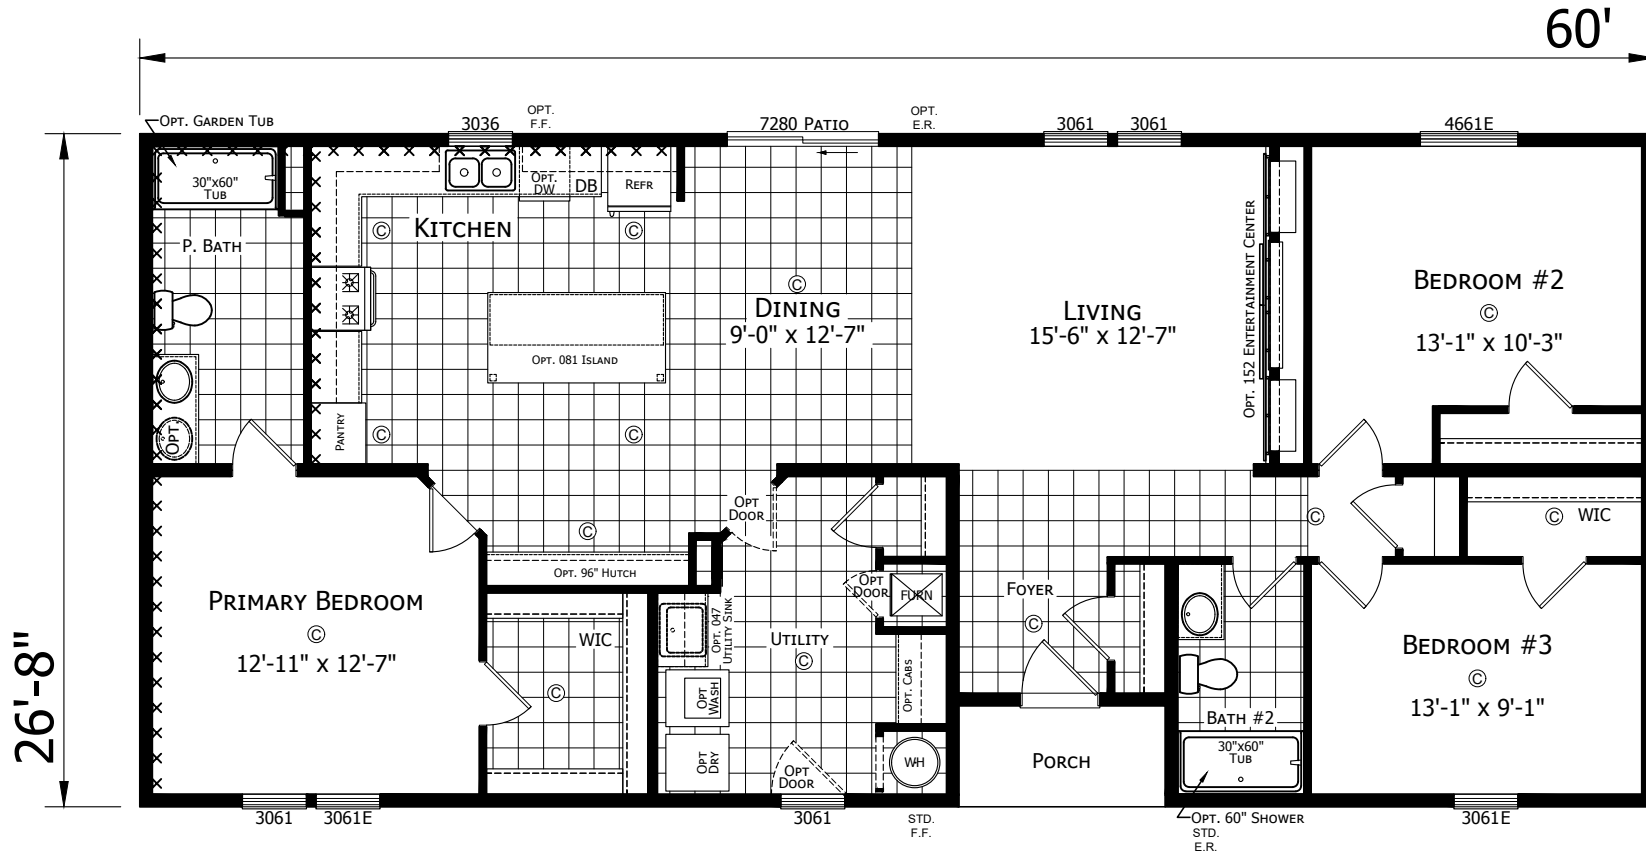

Bernard

Dutch Aspire - Multi-Section Series

1,600 SQ. FT. (Approximate) 3 Bedroom, 2 Bath

Last Updated: 2-8-24

CHAMPION HOMES CENTER
6855 West 700 South
Topeka, IN 46571

FactoryDirectMobileHomes.com | 1-800-581-5380