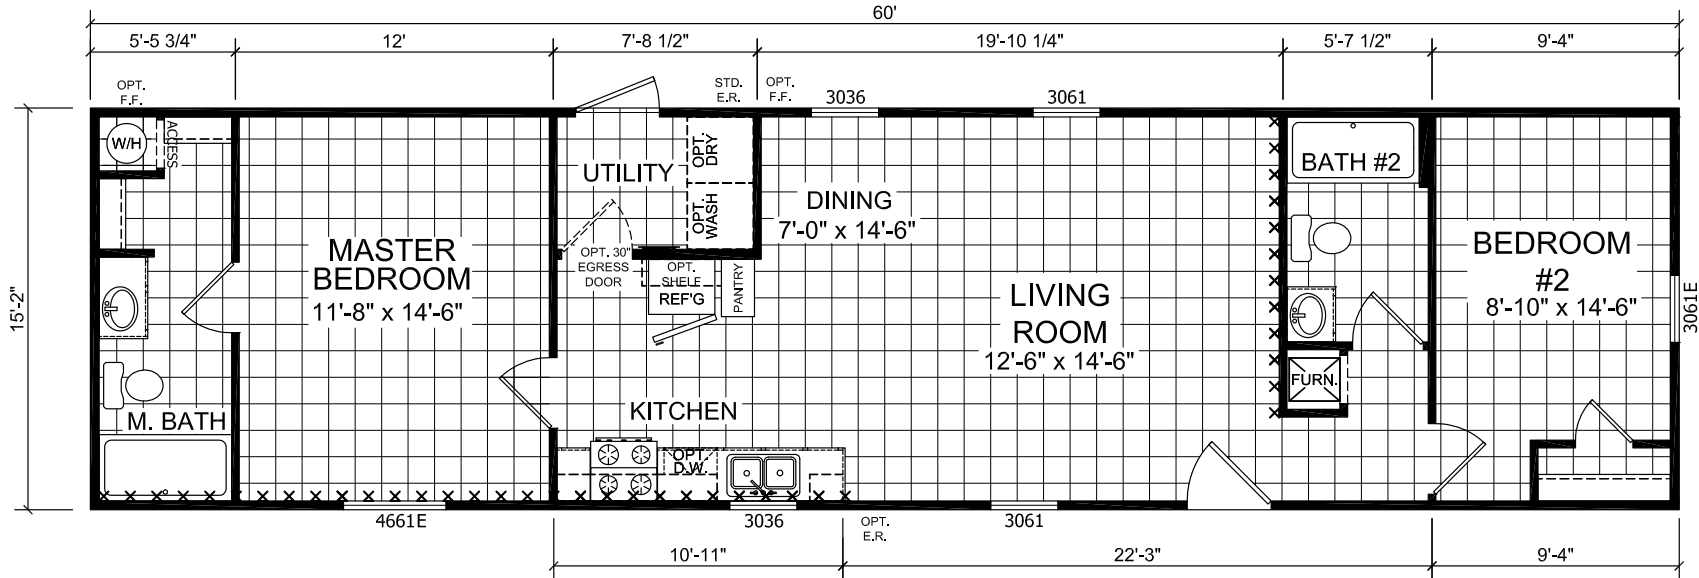

Banyan

Dutch Edge II Single Section Series

910 SQ. FT. (Approximate) 2 Bedroom, 2 Bath

Last Updated: 2-14-22

FACTORY EXPO HOME CENTERS
 6855 West 700 South
 Topeka, IN 46571

FactoryDirectMobileHomes.com | 1-800-581-5380