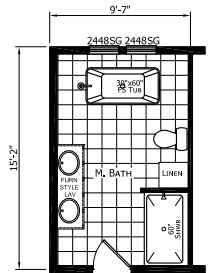

Babcock

Dutch Diamond - Multi-Section Series

1,819 SQ. FT. (Approximate) 3 Bedroom, 2 Bath

Last Updated: 2-11-22

OPTIONAL 4TH BEDROOM

OPTIONAL DINING ROOM

OPTIONAL ULTIMATE KITCHEN 2

OPTIONAL SERENITY BATH