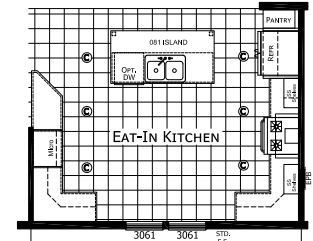

OPTIONAL ULTIMATE KITCHEN 3