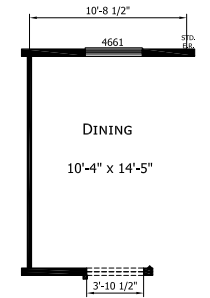

Babcock

Dutch Diamond - Multi-Section Series

1,819 SQ. FT. (Approximate) 3 Bedroom, 2 Bath

Last Updated: 2-11-22

OPTIONAL 4TH BEDROOM

OPTIONAL DINING ROOM

OPTIONAL ULTIMATE KITCHEN 2

OPTIONAL SERENITY BATH