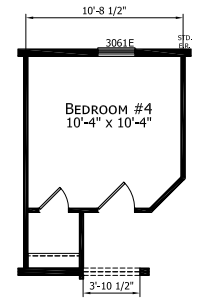

Babcock

Dutch Diamond - Multi-Section Series

1,819 SQ. FT. (Approximate) 3 Bedroom, 2 Bath

Last Updated: 2-11-22

OPTIONAL 4TH BEDROOM

OPTIONAL DINING ROOM

OPTIONAL ULTIMATE KITCHEN 2

OPTIONAL SERENITY BATH