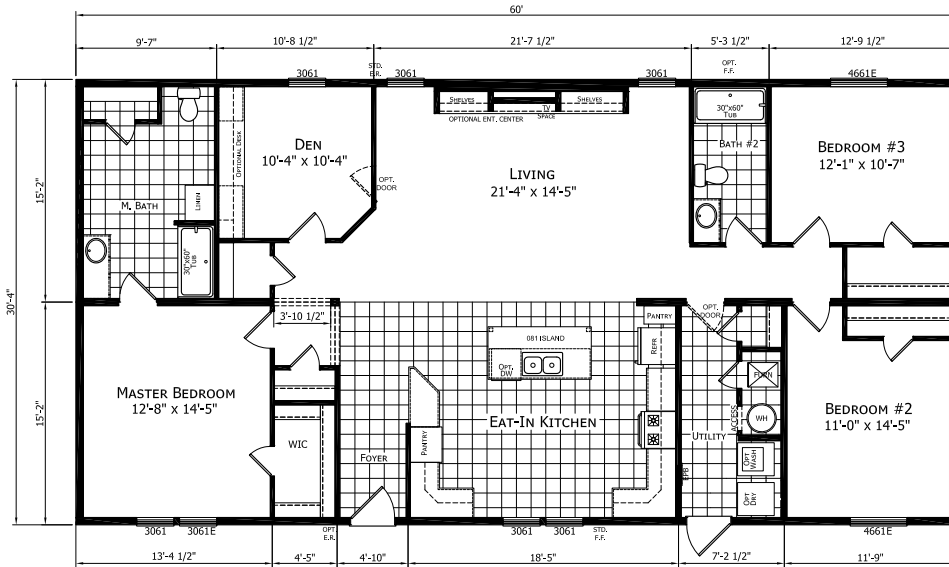

Babcock

Dutch Diamond - Multi-Section Series

1,819 SQ. FT. (Approximate) 3 Bedroom, 2 Bath

Last Updated: 2-11-22

OPTIONAL 4TH BEDROOM

OPTIONAL DINING ROOM

OPTIONAL ULTIMATE KITCHEN 2

OPTIONAL SERENITY BATH