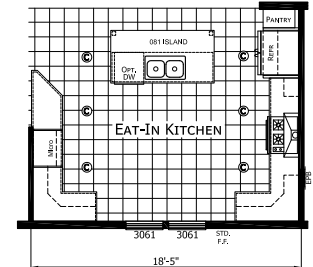

Babcock

Dutch Diamond - Multi-Section Series

1,819 SQ. FT. (Approximate) 3 Bedroom, 2 Bath

Last Updated: 2-11-22

OPTIONAL 4TH BEDROOM

OPTIONAL DINING ROOM

OPTIONAL ULTIMATE KITCHEN 2

OPTIONAL SERENITY BATH