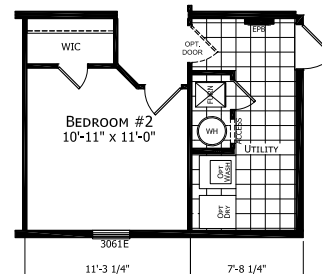

OPTIONAL END ENTRY

CHAMPION HOMES CENTER
6855 West 700 South
Topeka, IN 46571

FactoryDirectMobileHomes.com | 1-800-581-5380

IMPORTANT: Champion Homes reserves the right to modify, cancel or substitute products or features of this event at any time without prior notice or obligation. Pictures and other promotional materials are representative and may depict or contain floor plans, square footages, elevations, options, upgrades, extra design features, decorations, floor coverings, specialty light fixtures, custom paint and wall coverings, window treatments, landscaping, sound and alarm systems, furnishings, appliances, and other designer/decorator features and amenities that are not included as part of the home and/or may not be available at all locations. Home, pricing and community information is subject to change, and homes to prior sale, at any time without notice or obligation. ©2023 Champion Homes. All rights reserved.

MANUFACTURED BY:

I authorize Champion Homes Center to build my house, per this plan.

X _____

Customer Signature/Date