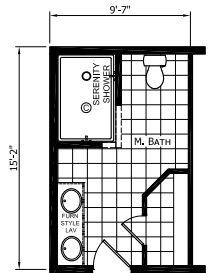

Babcock

Dutch Diamond - Multi-Section Series

1,819 SQ. FT. (Approximate) 3 Bedroom, 2 Bath

Last Updated: 2-11-22

OPTIONAL 4TH BEDROOM

OPTIONAL DINING ROOM

OPTIONAL ULTIMATE KITCHEN 2

OPTIONAL SERENITY BATH