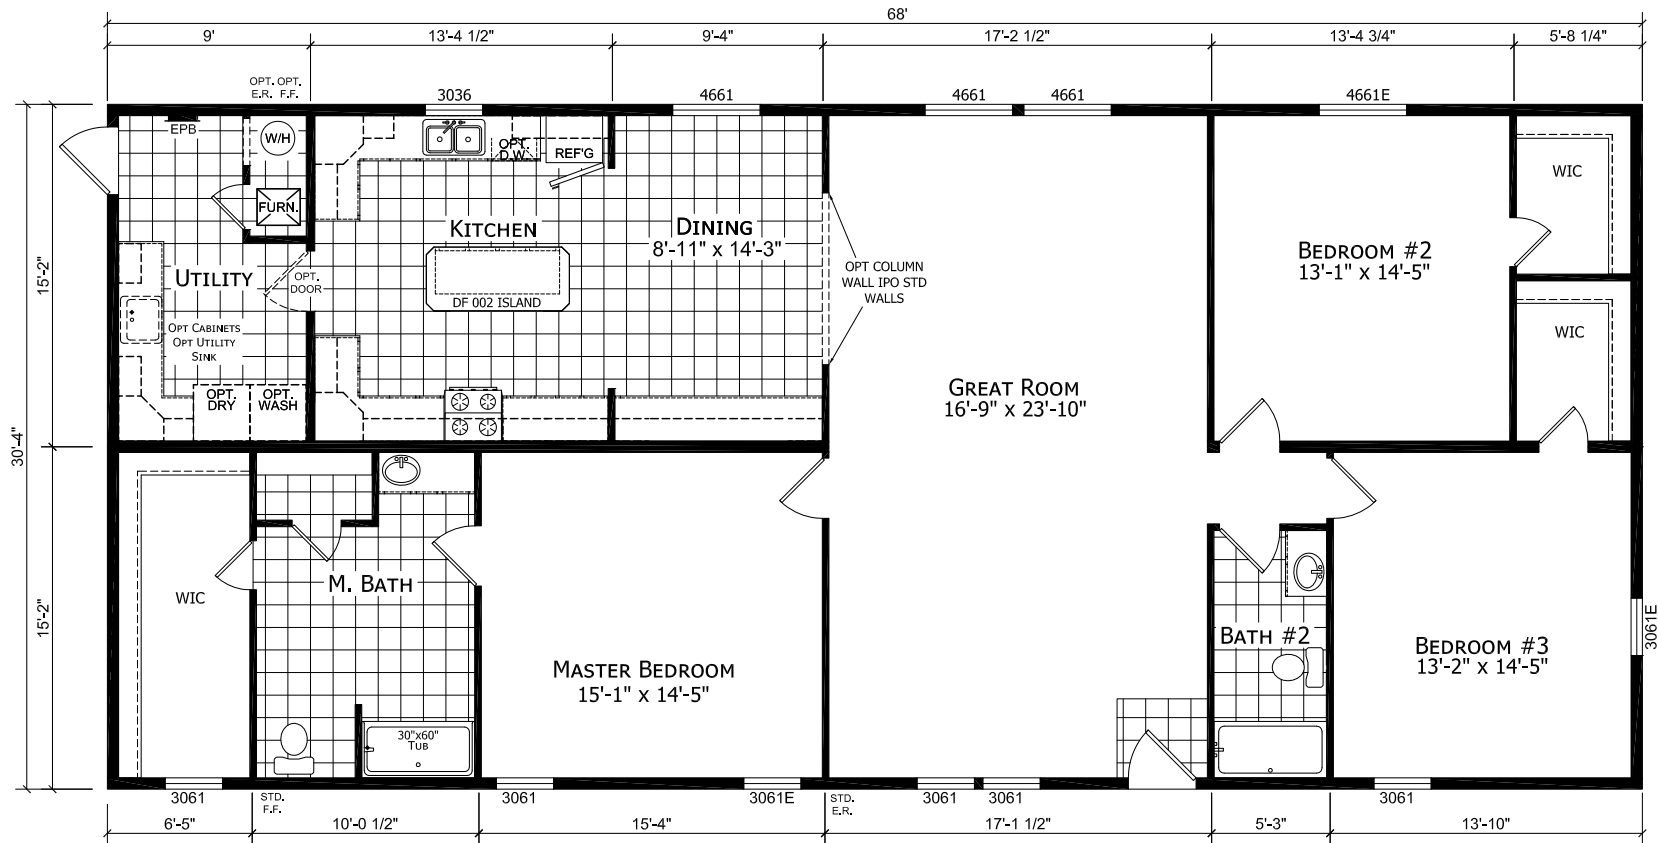

Aulander

Dutch Diamond - Henderson Series

2,040 SQ. FT. (Approximate) 3 Bedroom, 2 Bath

Last Updated: 11-22-22

CHAMPION HOMES CENTER
 6855 West 700 South
 Topeka, IN 46571

FactoryDirectMobileHomes.com | 1-800-581-5380