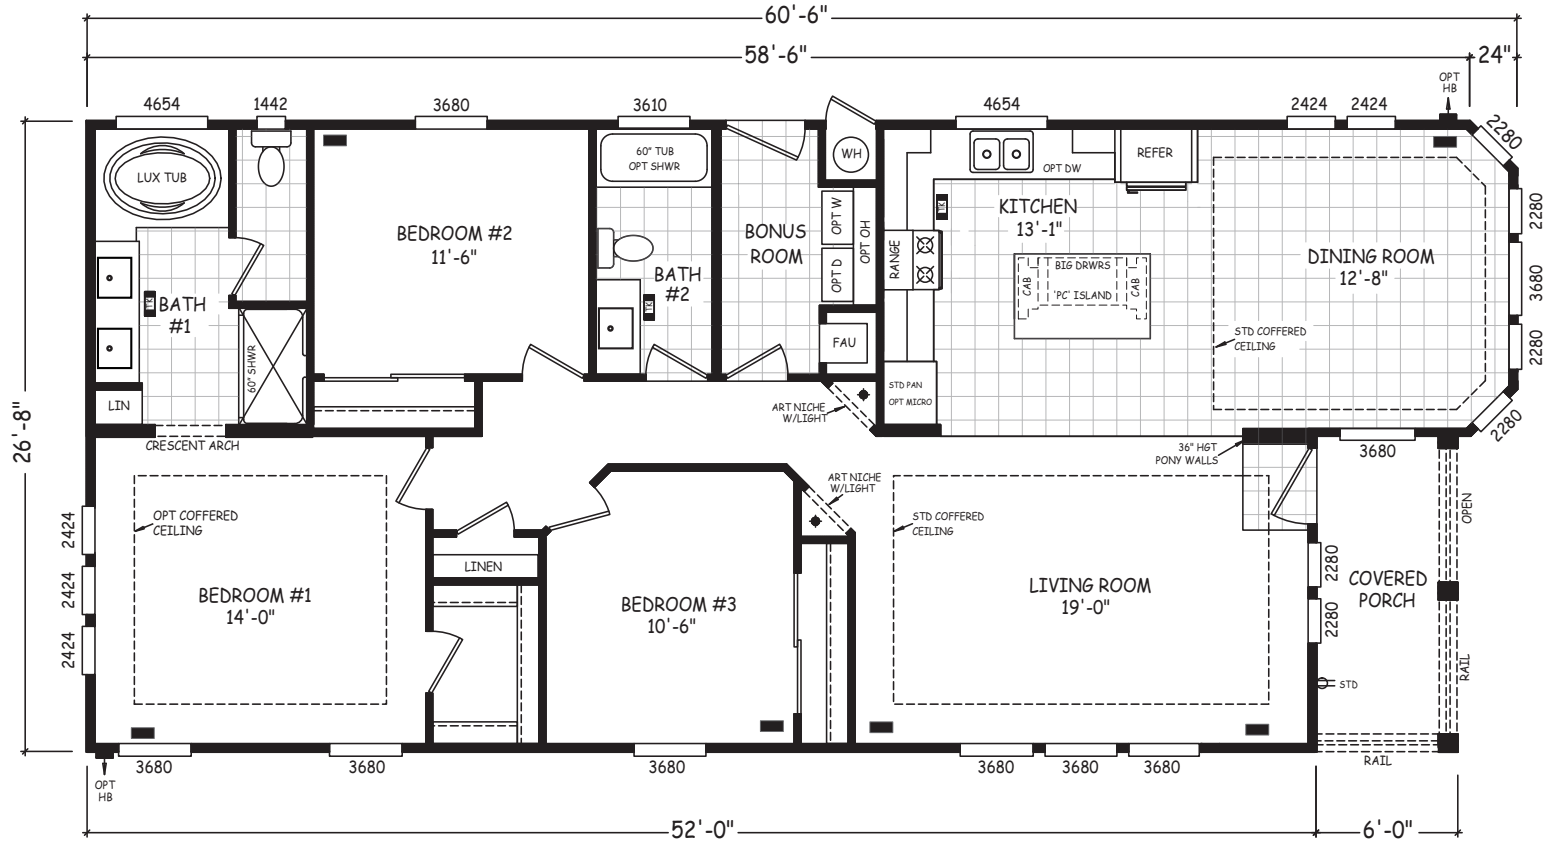

Whiterock

Pacifica Series

1,576 SQ. FT. (Approximate) 3 Bedroom, 2 Bath

Last Updated: 8-22-22

FACTORY EXPO OUTLET CENTER

5757 S. Palo Verde Rd., #202
Tucson, AZ 85706

FactoryBuiltHomesDirect.com | 1-800-965-2781