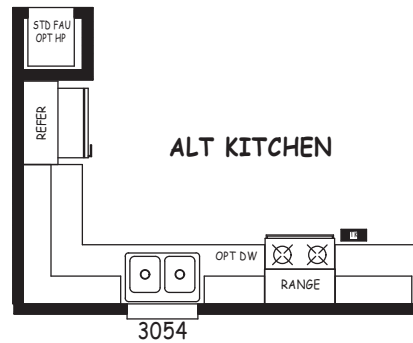

# Umberto

Encore Single Wide Series

864 SQ. FT. (Approximate) 3 Bedroom, 2 Bath

Last Updated:12-12-22

**FACTORY EXPO OUTLET CENTER**  
 5757 S. Palo Verde Rd., #202  
 Tucson, AZ 85706

**FactoryBuiltHomesDirect.com | 1-800-965-2781**