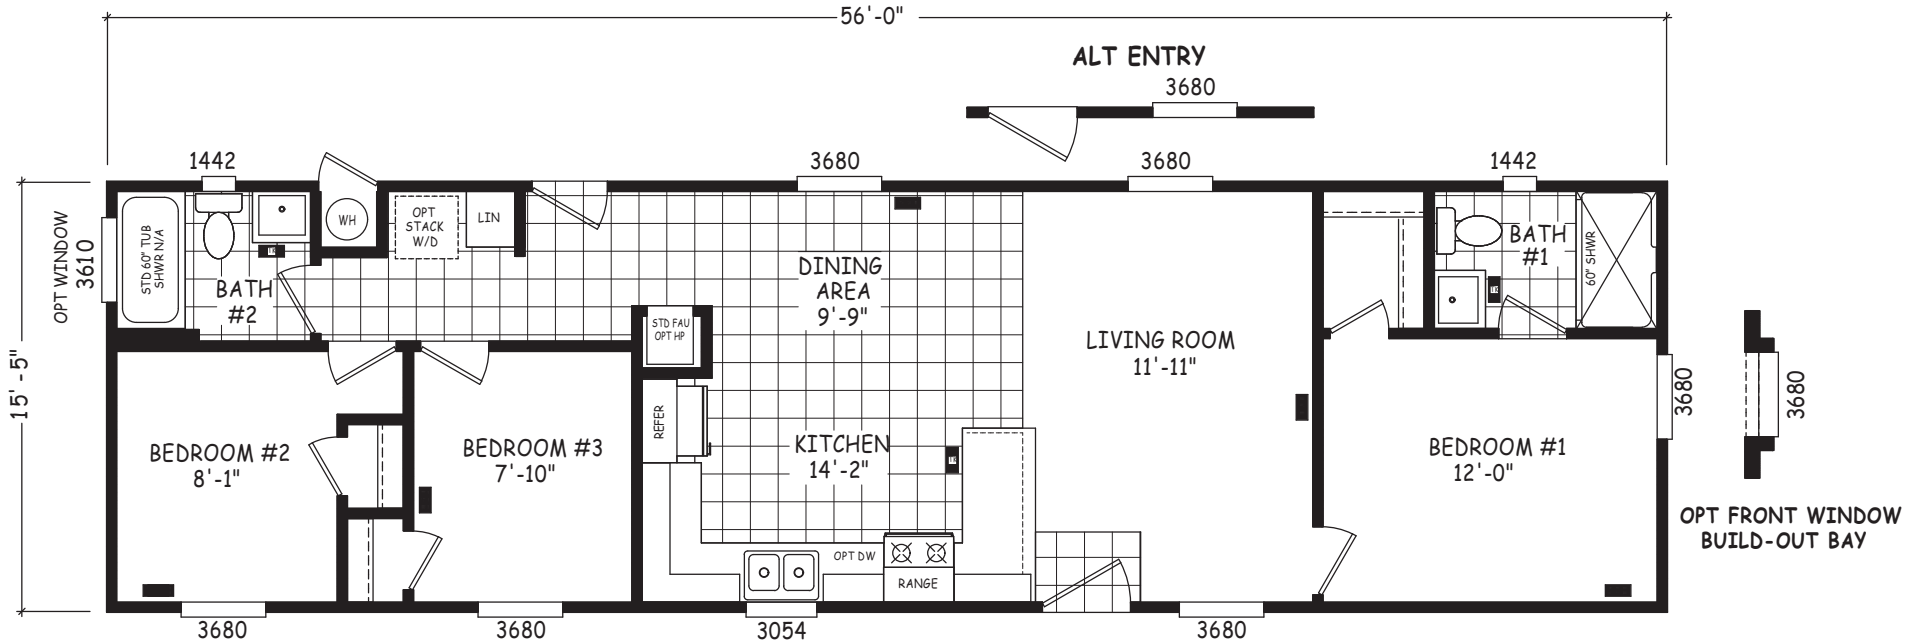

# Umberto

Encore Single Wide Series

864 SQ. FT. (Approximate) 3 Bedroom, 2 Bath

Last Updated:12-12-22

**FACTORY EXPO OUTLET CENTER**  
 5757 S. Palo Verde Rd., #202  
 Tucson, AZ 85706

**FactoryBuiltHomesDirect.com | 1-800-965-2781**