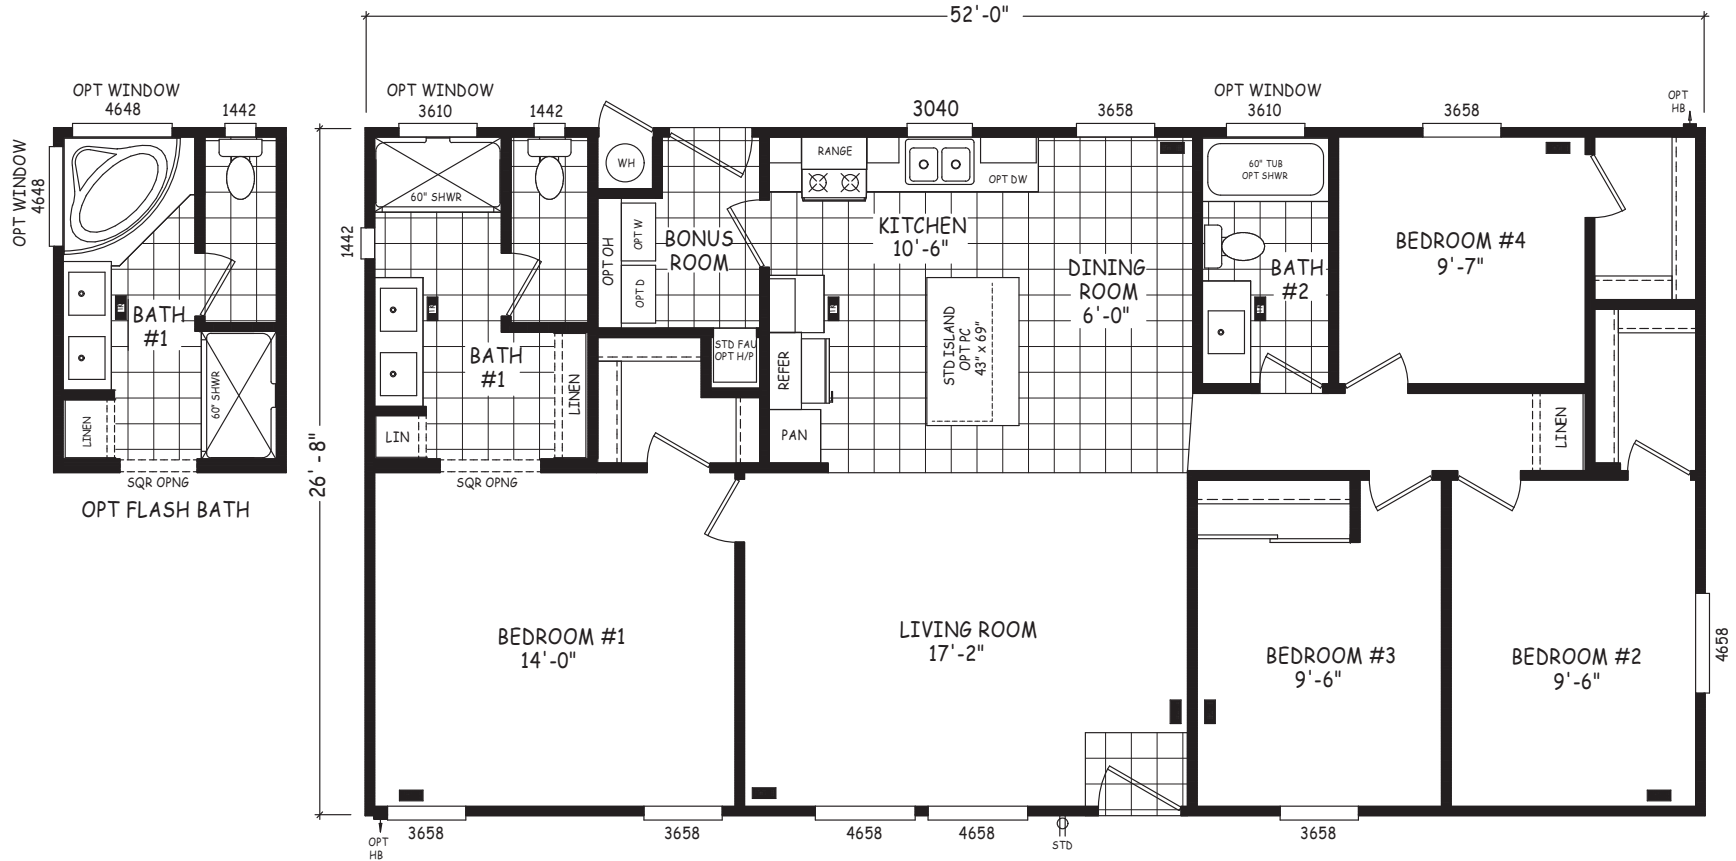

Tierra Buena

Edge Series

1,387 SQ. FT. (Approximate) 4 Bedroom, 2 Bath

Last Updated: 8-22-22

FACTORY EXPO OUTLET CENTER
 5757 S. Palo Verde Rd., #202
 Tucson, AZ 85706

FactoryBuiltHomesDirect.com | 1-800-965-2781