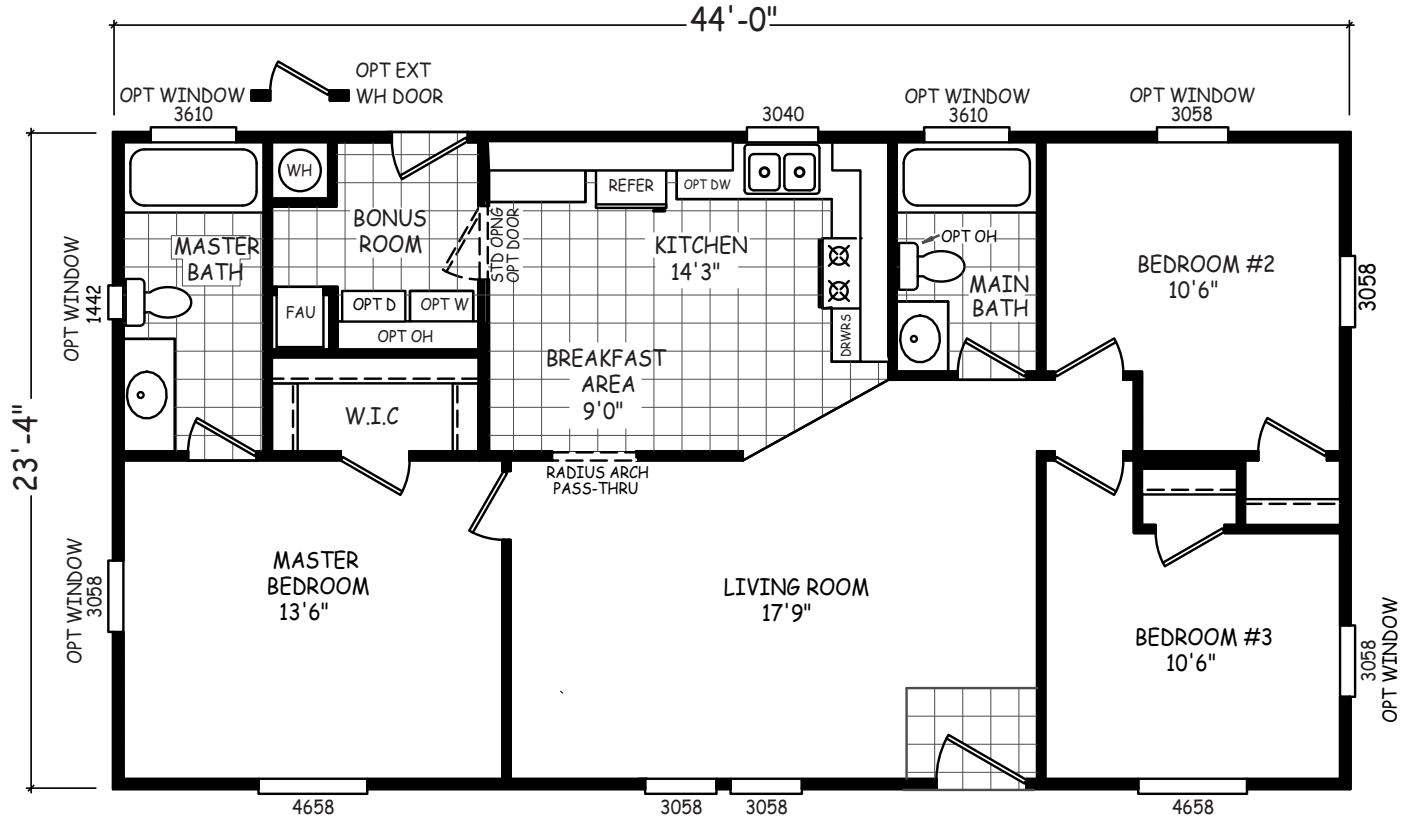

# Thompson

TS Series **CAYCO** HOMES

3 Bedroom, 2 Bath  
Approx. 1027 Sq. Ft.

Last Updated: 8-25-20

I authorize Factory Expo Outlet Center to build my house, per this plan.

X \_\_\_\_\_

Customer Signature/Date