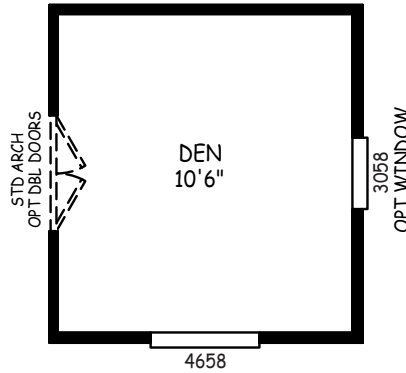

# Thompson

TS Series **CAYCO** HOMES

3 Bedroom, 2 Bath  
Approx. 1027 Sq. Ft.

Last Updated: 8-25-20

I authorize Factory Expo Outlet Center to build my house, per this plan.

X \_\_\_\_\_

Customer Signature/Date