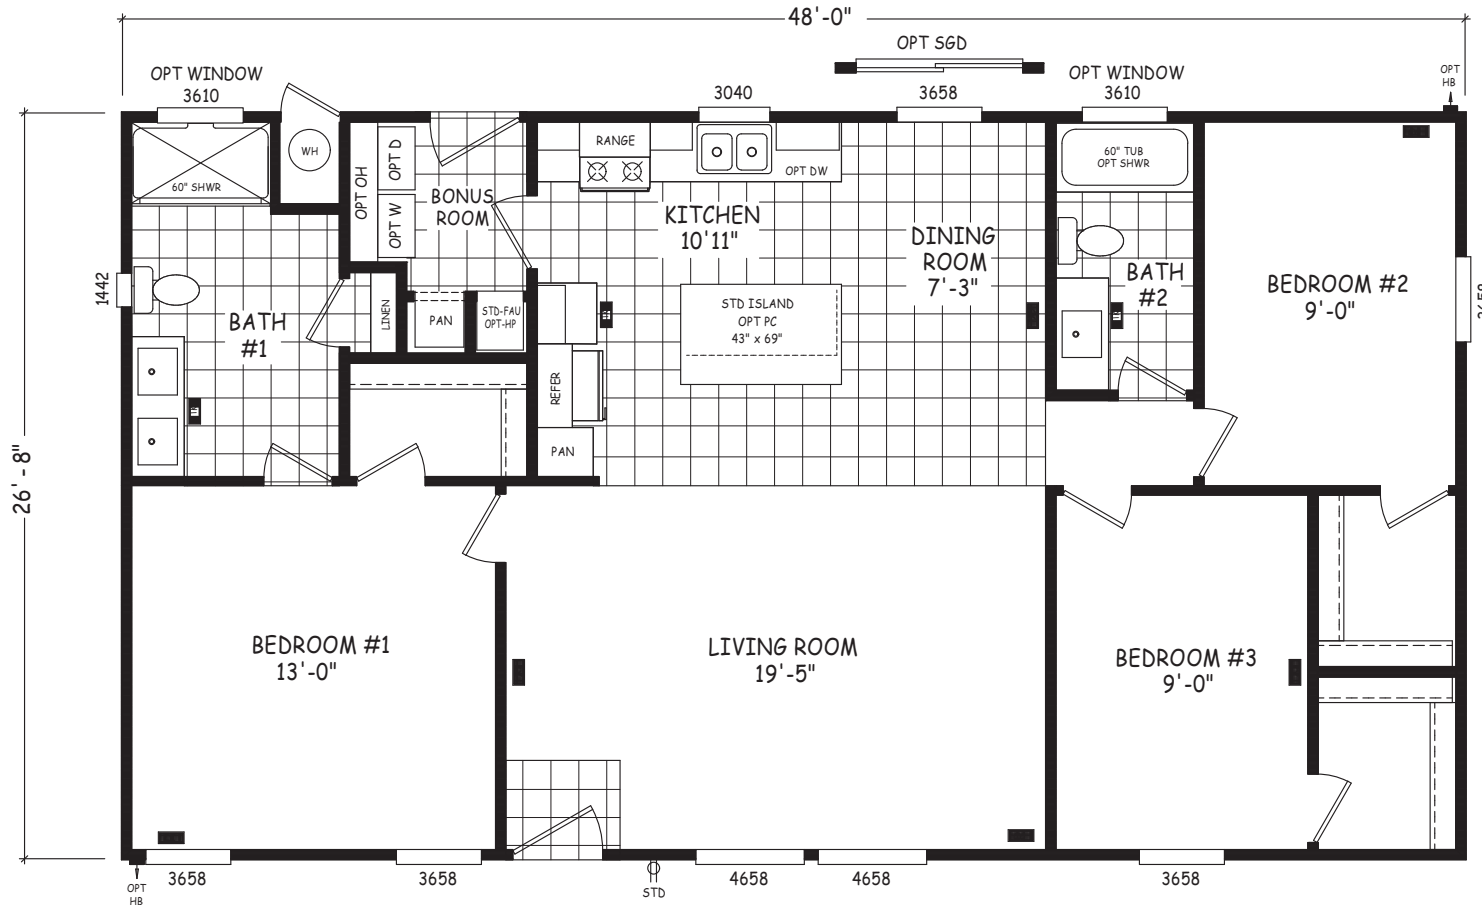

Talameer

Edge Series

1,280 SQ. FT. (Approximate) 3 Bedroom, 2 Bath

Last Updated: 8-22-22

FACTORY EXPO OUTLET CENTER

5757 S. Palo Verde Rd., #202
Tucson, AZ 85706

FactoryBuiltHomesDirect.com | 1-800-965-2781