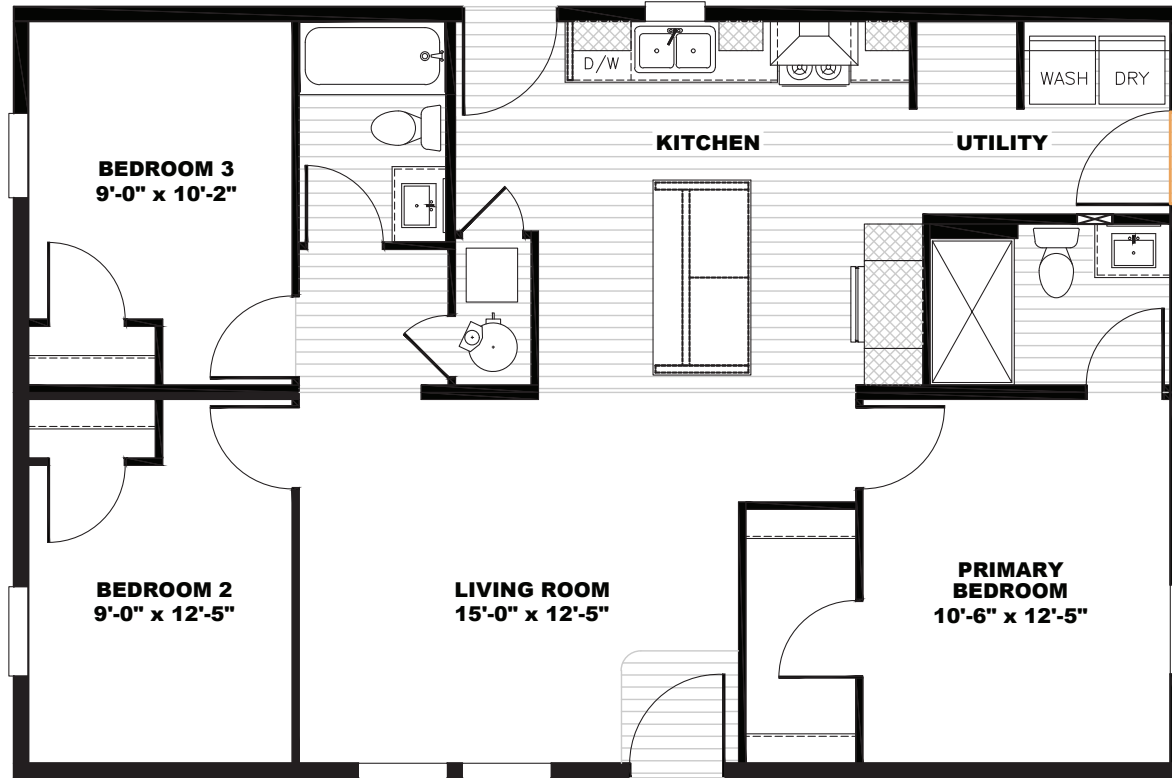

Sunfield

Tempo Series - Multi Section

1,053 SQ. FT. (Approximate) 3 Bedroom, 2 Bath

Last Updated: 5-22-23

 Alternate Door Location Available

28' x 40'

FACTORY EXPO OUTLET CENTER

5757 S. Palo Verde Rd., #202
Tucson, AZ 85706