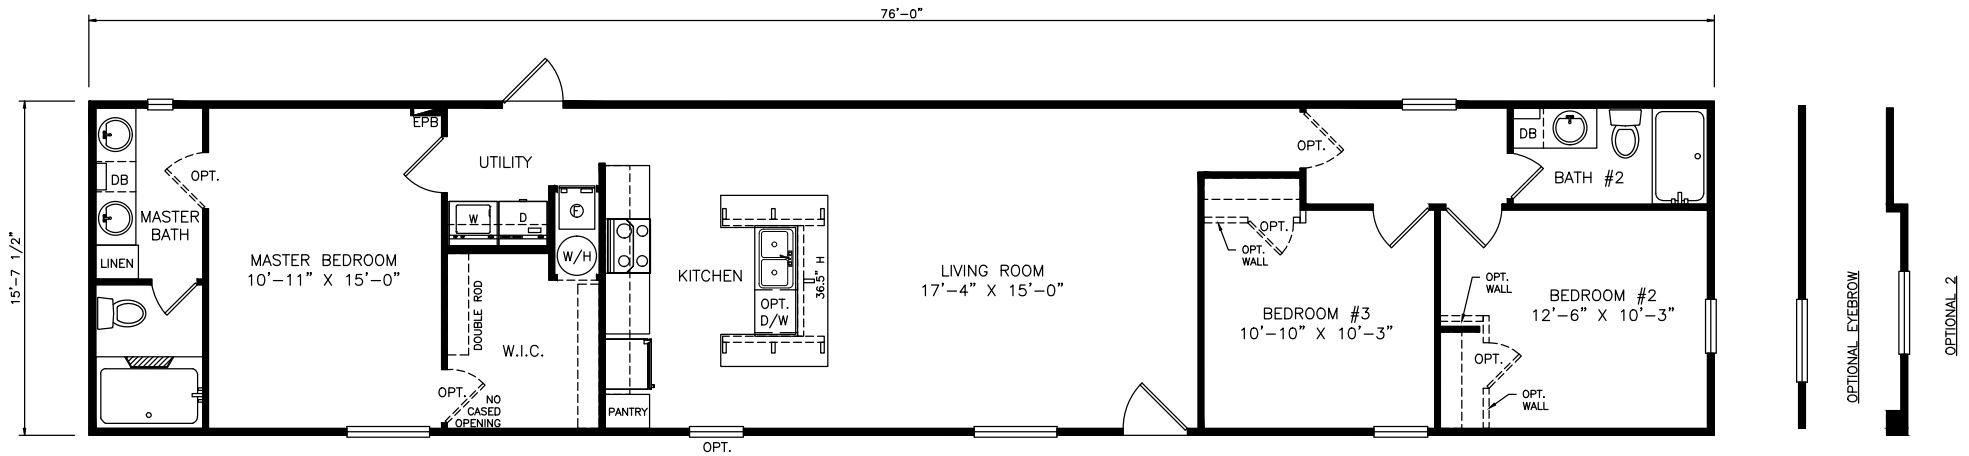

Saxon

Classic Series - Single Section

1,193 SQ. FT. (Approximate) 3 Bedrooms, 2 Baths

Last Updated: 6-9-21

FACTORY EXPO OUTLET CENTER
 5757 S. Palo Verde Rd., #202
 Tucson, AZ 85706

FactoryBuiltHomesDirect.com | 1-800-965-2781