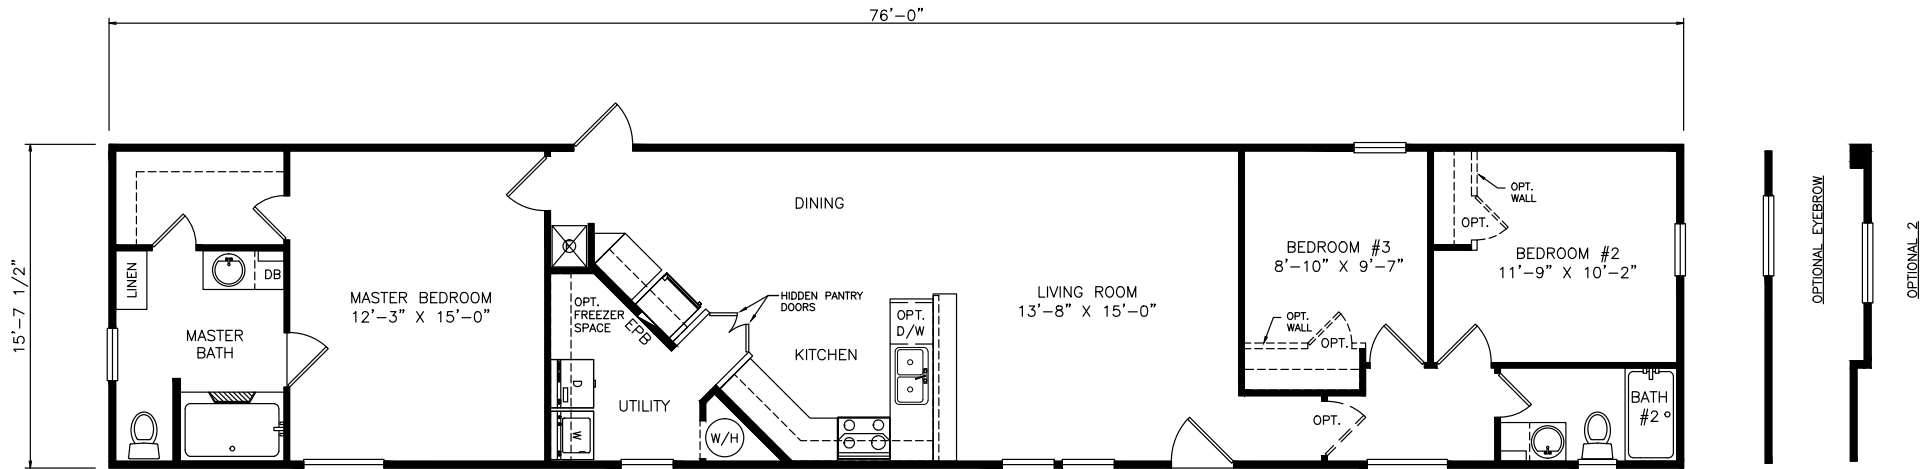

Salley

Heritage Series - Single Section

1,193 SQ. FT. (Approximate) 3 Bedrooms, 2 Baths

Last Updated: 6-21-21

FACTORY EXPO OUTLET CENTER
 5757 S. Palo Verde Rd., #202
 Tucson, AZ 85706

FactoryBuiltHomesDirect.com | 1-800-965-2781