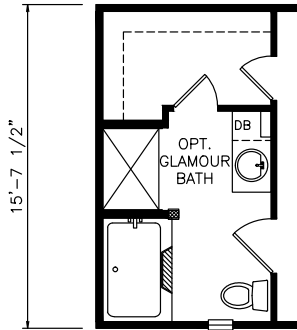

Salley

Heritage Series - Single Section

1,193 SQ. FT. (Approximate) 3 Bedrooms, 2 Baths

Last Updated: 6-21-21

FACTORY EXPO OUTLET CENTER
 5757 S. Palo Verde Rd., #202
 Tucson, AZ 85706

FactoryBuiltHomesDirect.com | 1-800-965-2781